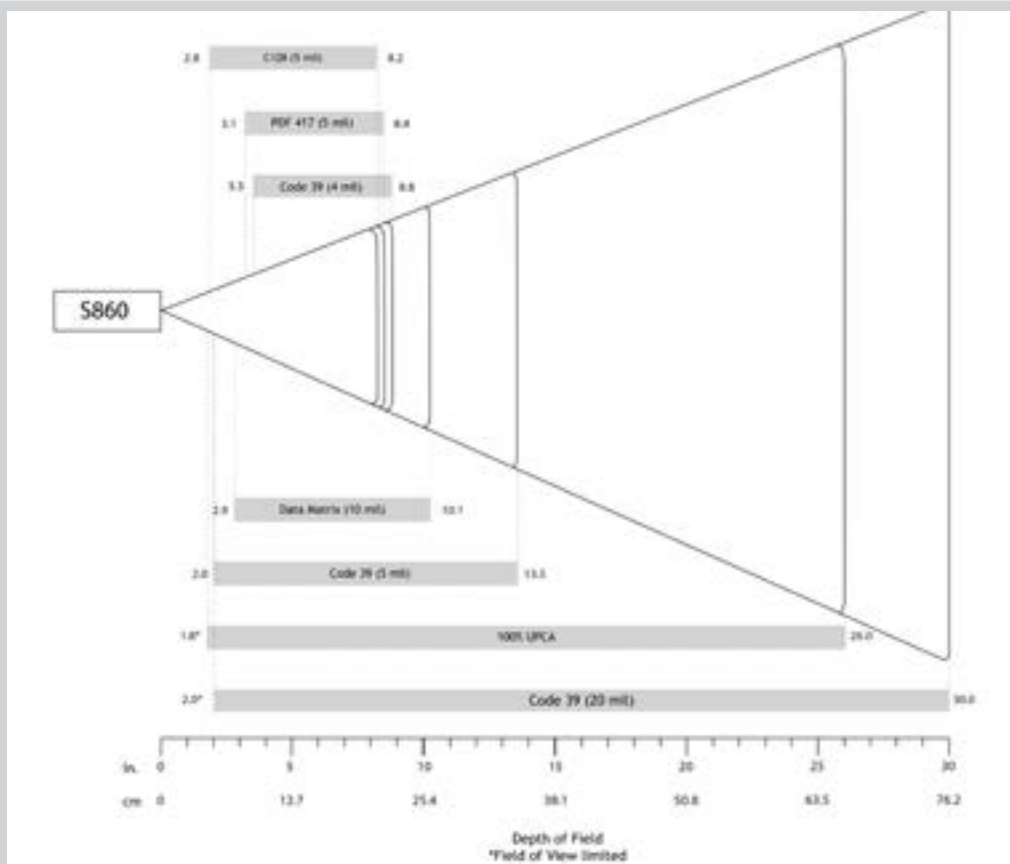

Scan Angle: Horizontal: 42° Vertical: 28°

Sensor Resolution: 1280 x 800 pixels

Print Contrast: Down to 25%

Reading Distance:

4.6 to 76.2 cm (1.8 to 30.0 in.) Depends on barcode size, symbology, label media, ratio, scan angle