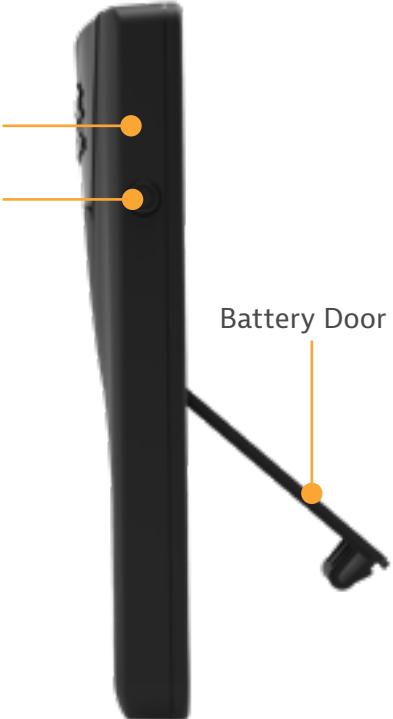

Certified by Apple® for iOS devices (iPad®, iPhone®, iPod Touch® devices) and compatible with Android and Windows®

Features

- **Bluetooth Wireless Technology** - Connects easily to a wide range of Bluetooth enabled smartphones, tablets, notebook and desktop computers
- **Certified by Apple® for iOS devices** – Guaranteed Compatibility - With Capture SDK integrated in over 700+ applications, Socket Mobile scanners are one of the most natively integrated scanners available today.
- **Scanning** – Fast 2D/1D barcode scanning with highly visible and safe LED aimer and omni-directional ability, allowing intuitive rapid scanning. Scans OCR A&B fonts, OCR USC, OCR passport and OCR MICR (E13B) fonts.
- **Decoding Ability** - Reads damaged and poorly printed barcodes.
- **LED Aimer** - Bright, rectangular illumination field with LED dot for precise aiming.
- **Size & Weight** – Measuring less than ½ inch (1.27cm) thick and weighing less than two ounces (48g)
- **User Feedback** - With audible tones, vibrations and Bluetooth indicators
- **Long-Lasting Battery** - Power to last a full work day, up to 10 hours
- **One-Handed Operation** – Attachable clip included
- **Application Integration** – Socket Mobile's Capture SDK enables easy integration in your applications to improve business productivity with fast, efficient and reliable data transfer over Bluetooth wireless technology
- **Accessories** - Klip is included. Protective sleeve and Sled case for specific phones available (sold separately)
- **Designed and Assembled in the USA**
- **Developer Support Available** - The Capture SDK is available with subscription
- **1-Year Warranty**

Physical Characteristics

2.12 in.
53.94 mm

Weight/Mass: 1.7 oz (48 g)

0.53 in.
13.43 mm

3.42 in.
86.9 mm

Side LED Indicator for charging
Power On/Off and Keyboard Toggle Button

socket mobile

Front Bluetooth LED Indicator
Power Button
Scan Button