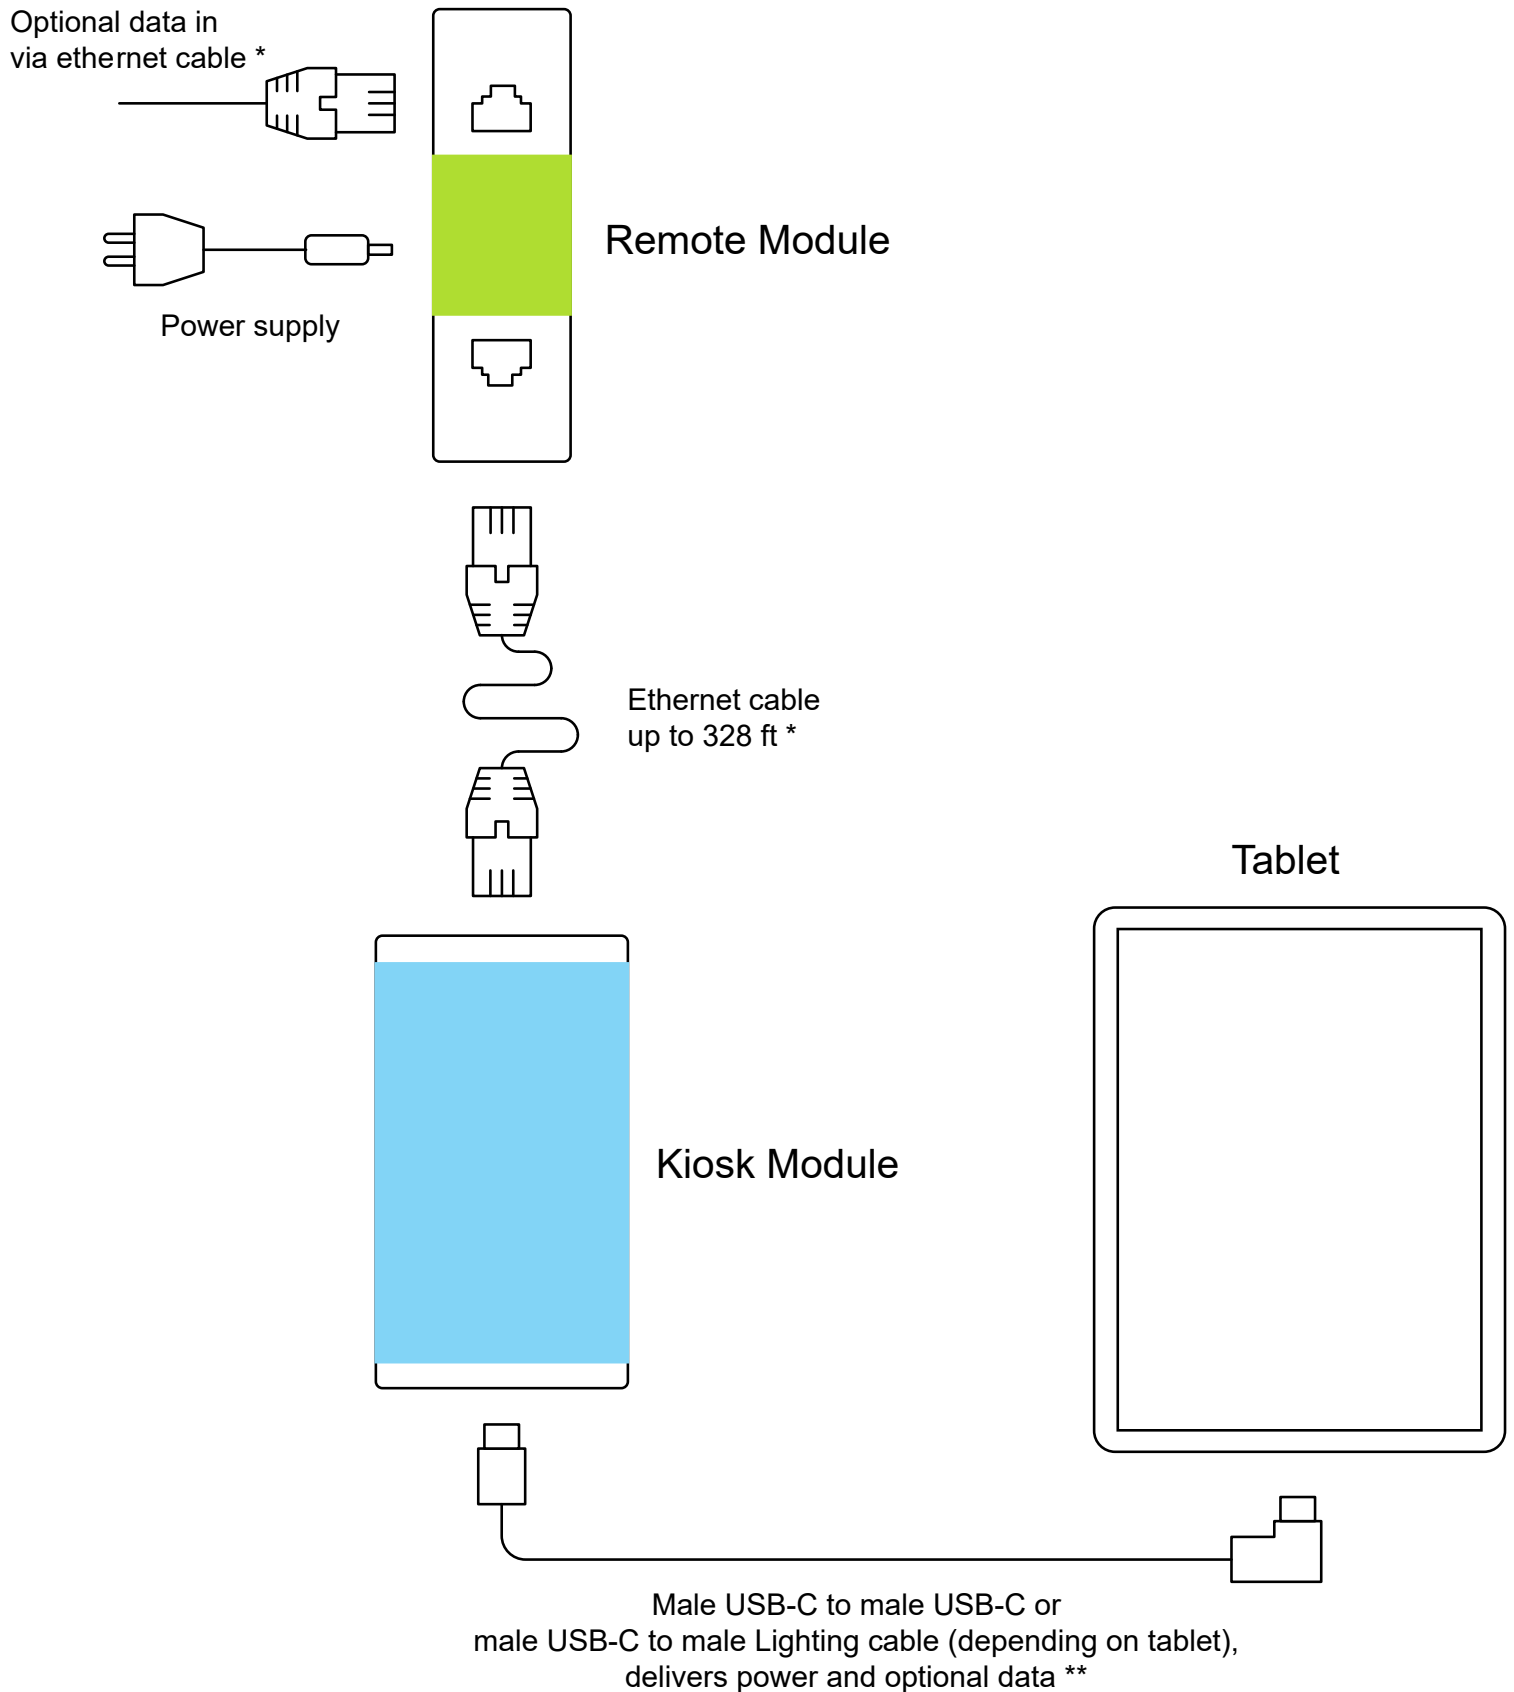

Low Voltage Power System (PoE) - Complete System - Power & Optional Data

K13614

* Not included.

** Use cable included with iPad, or purchase cable from Kiosk Group separately

Included

Remote Module

Power Supply for Remote Module

Kiosk Module