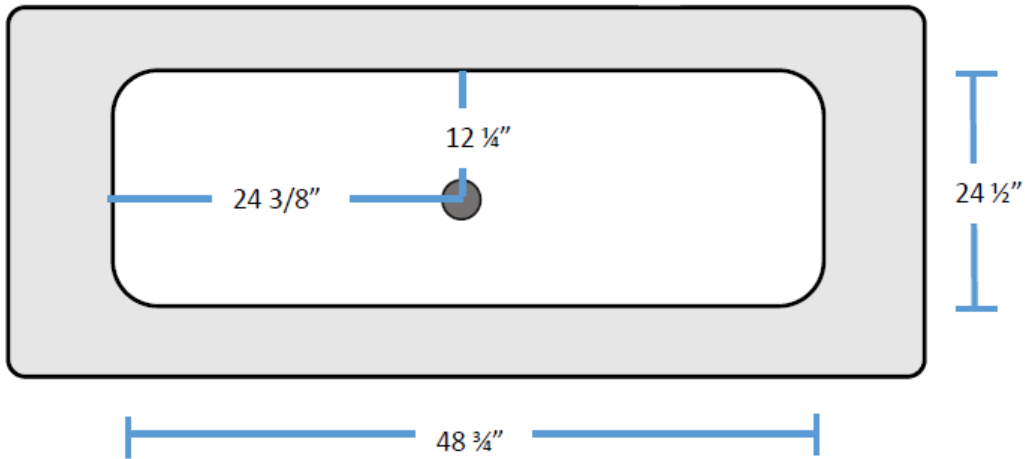

# French Curve Square Freestanding Tub

15521SM

Top View

Bottom View

Side View