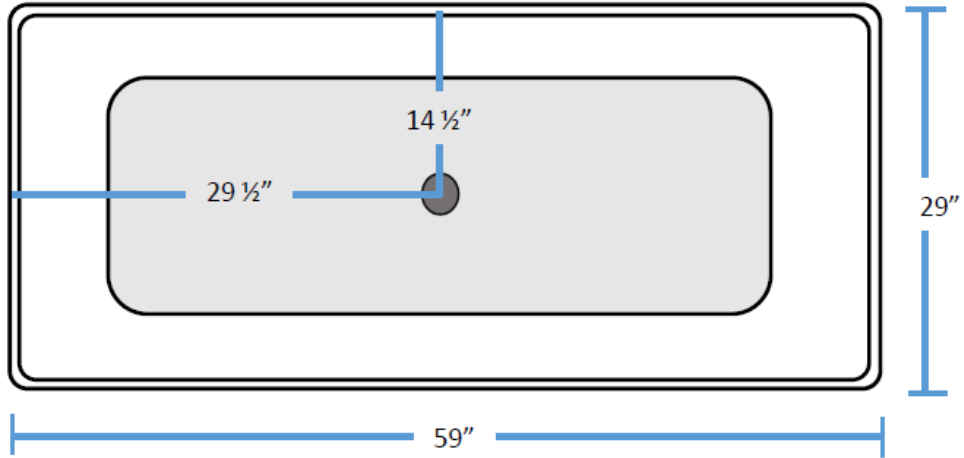

# French Curve Square Freestanding Tub

15521SM

Top View

Bottom View

Side View