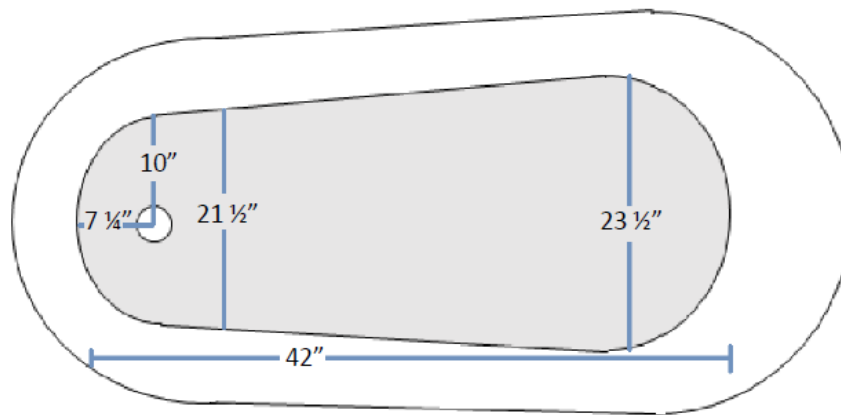

Classic Slipper Freestanding Tub

15191SM

Top View

Bottom View

Classic Slipper Freestanding Tub

GDP-15191SM

Side View