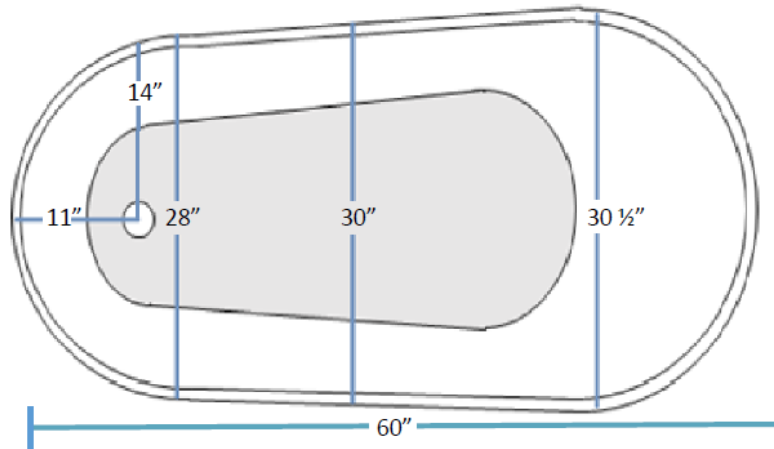

Classic Slipper Freestanding Tub

15191SM

Top View

Bottom View

Classic Slipper Freestanding Tub

GDP-15191SM

Side View