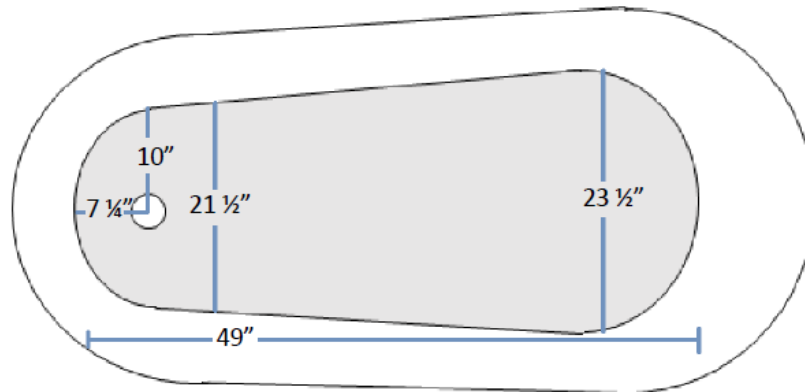

Classic Slipper Freestanding Tub

15191LG

Top View

Bottom View

Side View