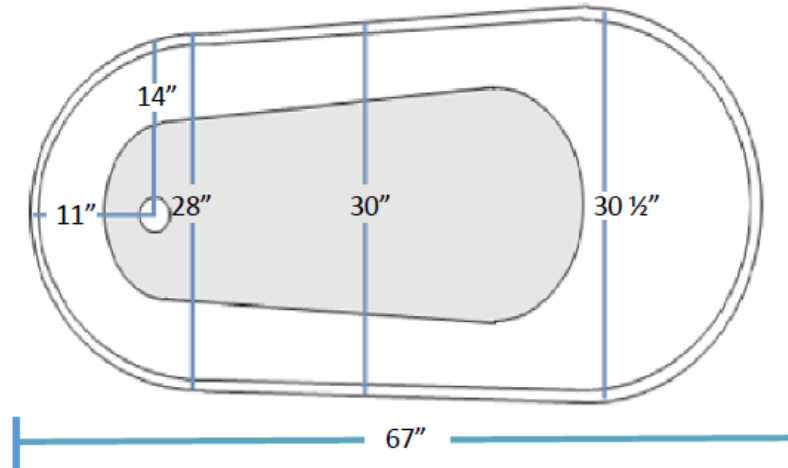

Classic Slipper Freestanding Tub

15191LG

Top View

Bottom View

Side View