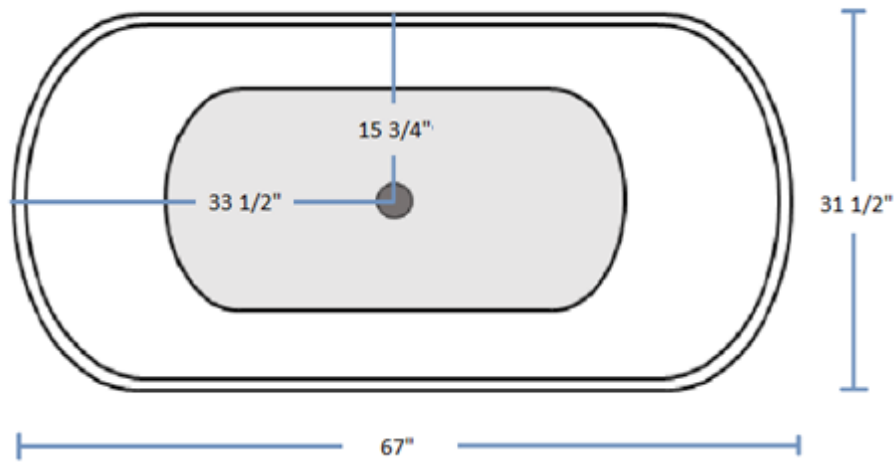

# Classic Oval Freestanding Tub

15071LG

Top View

Bottom View

Side View