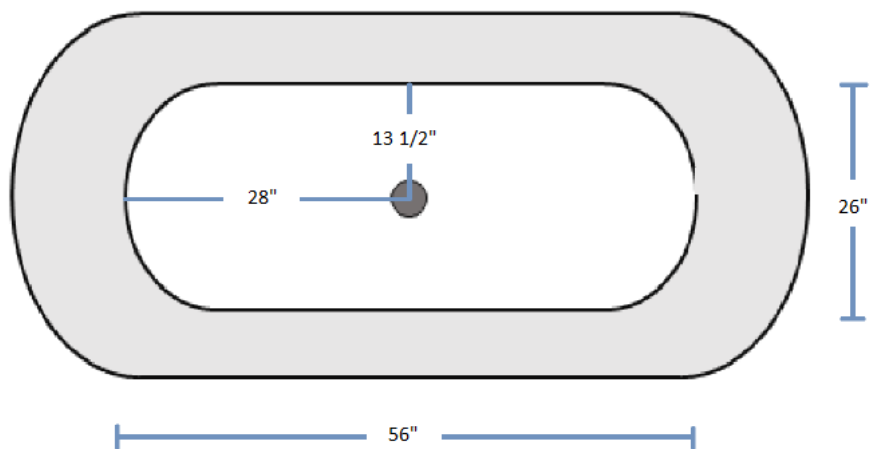

# Classic Oval Freestanding Tub

15071LG

Top View

Bottom View

Side View