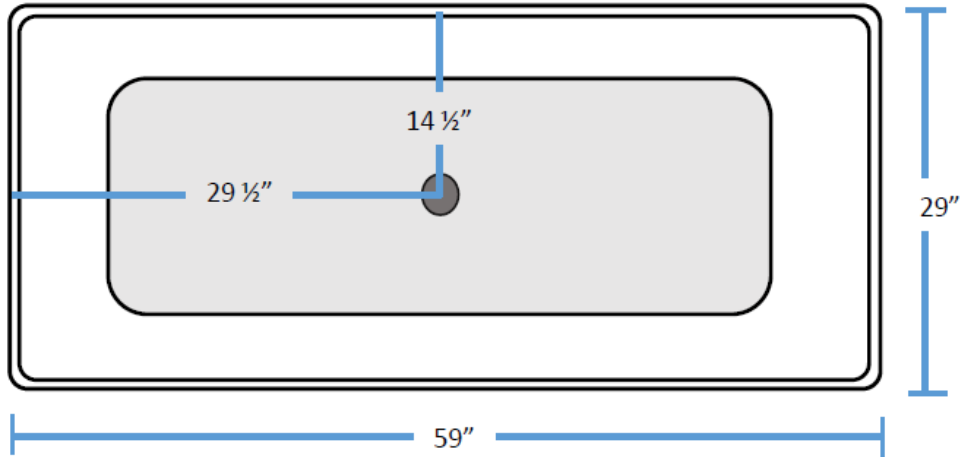

Modern Rectangle Freestanding Tub

15061SM

Top View

Bottom View

Side View