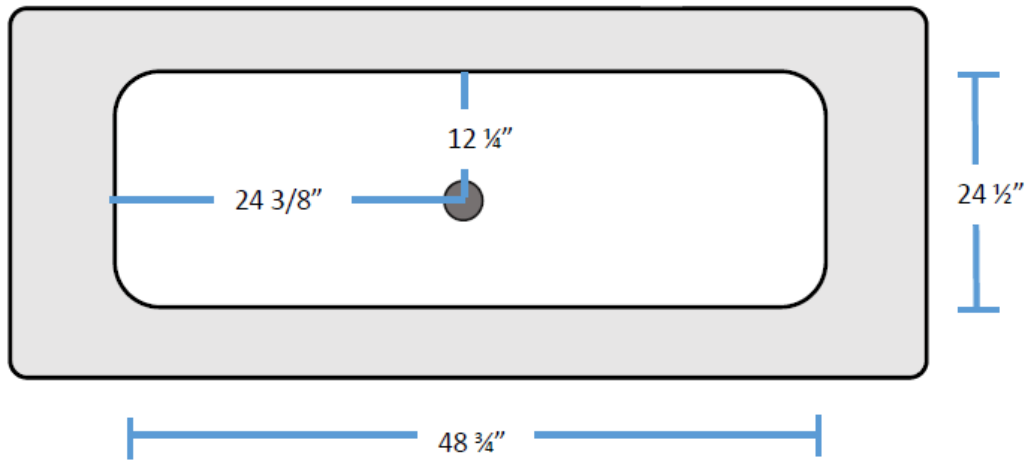

Modern Rectangle Freestanding Tub

15061SM

Top View

Bottom View

Side View