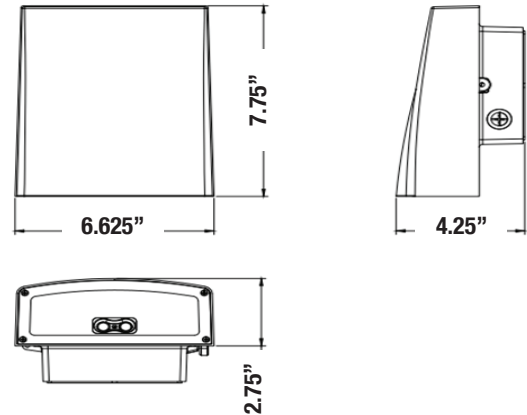

WPD Lighting Solutions

DWP30

30W Thin LED Directional Wall Pack

APPLICATIONS

Downward throw lighting, Dark Sky Compliant, great for wall mounting and directional lighting. Thin, Sleek, Low Profile design coupled with a rigid die cast aluminum housing and tempered glass lens for optimal brightness used in the most effective way possible.

SPECIFICATIONS

Model Number	DWP30
Lumens	2,500
Input Power	30W
Voltage	Universal 100-277V AC 50/60HZ
Lifetime	50,000+ hours
HID Replacement	100W
Color Temperature	5000K Neutral White
Finish	Bronze
CRI	> 70
Warranty	5 years

FEATURES

- Dark Bronze Diecast Aluminum Housing
- Tempered Glass Lens
- UL Listed and Suitable for Wet Locations
- Easy access for quick installation
- 5 year manufacturers warranty

info@wallpacksdirect.com

800-701-1371

800-948-3140