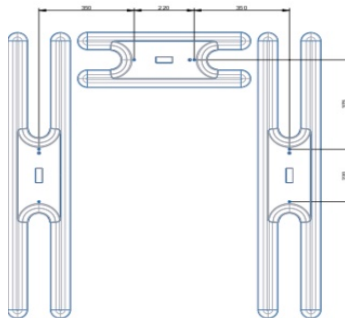

Weight | 13 kg

Dimmer with remote control | Included

Tv bracket | Optional

BRITE U

A clear head makes for perfect results. Light flows down onto your workplace from a discreetly designed light fitting, creating scope for creativity and precision. Every day.

Imagine looking forward to going to work every day. Being able to work in the best possible conditions every day. Being the best you can be. And when the working day is done you still feel good and full of energy because your brain hasn't had to waste energy on focusing your eyes. This is a light that focuses on the quality of the light that it provides. Brite U brightens up your working day.

For workplaces with high standards

Brite U is developed for those who work in clinical environments.

The patient gets a more comfortable experience when the light is not directed straight down.

Control everything with just a few buttons

IR-remote control for dimming effects, but also has two programmed presets for working in different modes, such as viewing X-rays and working with composite materials.

Light quality is key!

OVERALL FEATURES

- Shadow-, glare-, and flickerfree
- Low energy consumption
- Minimal heat radiation
- Hygienic enclosed construction with aluminium housing
- Remote control is included which is pre-programmed with two different program choices adapted, for example, X-ray viewing or work with composites
- Two different designs

Alternative 1