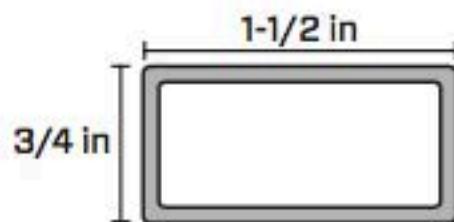

Modern
handrail

Our Modern handrail profile is a clean durable design with an minimalist comfort. This steel silhouette features a 3/4"x1.5" rectangular tube and a 16 ga steel cap on both ends. Let our years of experience as Austin's premier architectural fabricator custom build this product for your home.

Industry
handrail

Bold's Industry Handrail profile features a 1"x2" rectangular steel tube, 16 ga steel caps and a choice from two custom made brackets. Our goal is to provide you with the quality and design usually reserved for only the best homes or commercial spaces. Our rails are designed for easy installation whether you are an occasional weekend warrior or a seasoned contractor.