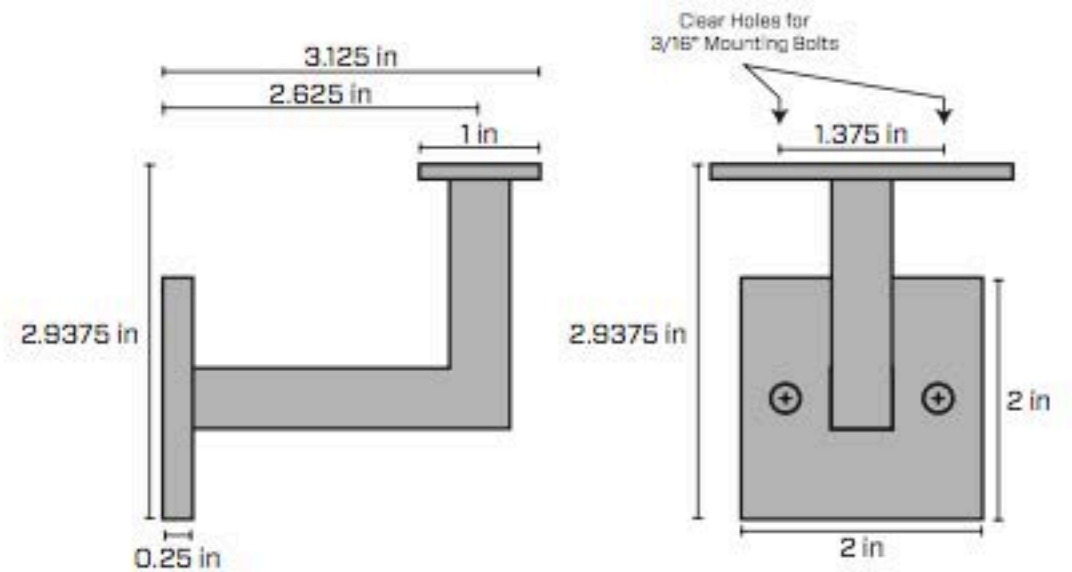

Modern
handrail

Our Modern handrail profile is a clean durable design with an minimalist comfort. This steel silhouette features a 3/4"x1.5" rectangular tube and a 16 ga steel cap on both ends. Let our years of experience as Austin's premier architectural fabricator custom build this product for your home.

Industry
handrail

Bold's Industry Handrail profile features a 1"x2" rectangular steel tube, 16 ga steel caps and a choice from two custom made brackets. Our goal is to provide you with the quality and design usually reserved for only the best homes or commercial spaces. Our rails are designed for easy installation whether you are an occasional weekend warrior or a seasoned contractor.

Linear
handrail bracket

Steel House Supply Linear Handrail Bracket - 1/4" Steel Plate Bracket piece of 1/4" x 1/2" solid steel square bar. Finish is powder coated satin black or unpainted raw steel. The brackets can also be combined with wood rails, if you enjoy combining natural and industrial elements as much as we do.

Minimal
handrail bracket

Steel House Supply Minimal Handrail Bracket - 1/2" Solid Steel Square Bar Bracket piece of 1/2" x 1/2" solid steel square bar. Finish is powder coated satin black or unpainted raw steel. The brackets can also be combined with wood rails, if you enjoy combining natural and industrial elements as much as we do.