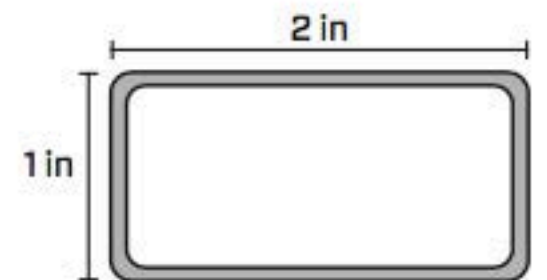

With two modern handrail profiles, two clean, crisp bracket options and two available finishes, you can order combinations unavailable before resulting in a custom, quality product usually reserved for larger projects. And since Bold MFG & Supply works with the latest fabrication methods, that means you can expect to receive your products within 2-3 weeks.

Modern
handrail

Our Modern handrail profile is a clean durable design with an minimalist comfort. This steel silhouette features a 3/4"x1.5" rectangular tube and a 16 ga steel cap on both ends. Let our years of experience as Austin's premier architectural fabricator custom build this product for your home.

Industry
handrail

Bold's Industry Handrail profile features a 1"x2" rectangular steel tube, 16 ga steel caps and a choice from two custom made brackets. Our goal is to provide you with the quality and design usually reserved for only the best homes or commercial spaces. Our rails are designed for easy installation whether you are an occasional weekend warrior or a seasoned contractor.