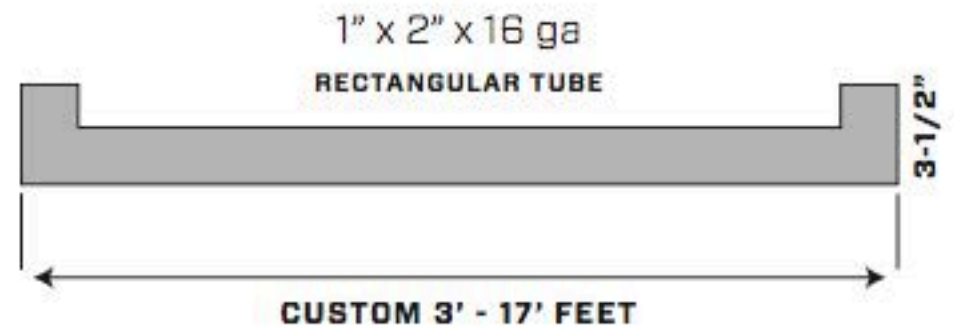

With two modern handrail profiles, two clean, crisp bracket options and two available finishes, you can order combinations unavailable before resulting in a custom, quality product usually reserved for larger projects. And since Bold MFG & Supply works with the latest fabrication methods, that means you can expect to receive your products within 2-3 weeks.

Modern
handrail

Our Modern handrail profile is a clean durable design with an minimalist comfort. This steel silhouette features a 3/4"x1.5" rectangular tube and a 16 ga steel cap on both ends. Let our years of experience as Austin's premier architectural fabricator custom build this product for your home.

Industry
handrail

Bold's Industry Handrail profile features a 1"x2" rectangular steel tube, 16 ga steel caps and a choice from two custom made brackets. Our goal is to provide you with the quality and design usually reserved for only the best homes or commercial spaces. Our rails are designed for easy installation whether you are an occasional weekend warrior or a seasoned contractor.