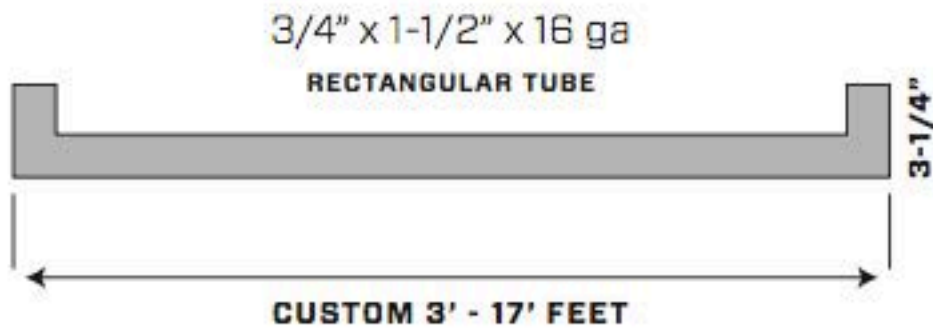

With two modern handrail profiles, two clean, crisp bracket options and two available finishes, you can order combinations unavailable before resulting in a custom, quality product usually reserved for larger projects. And since Bold MFG & Supply works with the latest fabrication methods, that means you can expect to receive your products within 2-3 weeks.

Modern
handrail

Our Modern handrail profile is a clean durable design with an minimalist comfort. This steel silhouette features a 3/4"x1.5" rectangular tube and a 16 ga steel cap on both ends. Let our years of experience as Austin's premier architectural fabricator custom build this product for your home.

Industry
handrail

Bold's Industry Handrail profile features a 1"x2" rectangular steel tube, 16 ga steel caps and a choice from two custom made brackets. Our goal is to provide you with the quality and design usually reserved for only the best homes or commercial spaces. Our rails are designed for easy installation whether you are an occasional weekend warrior or a seasoned contractor.