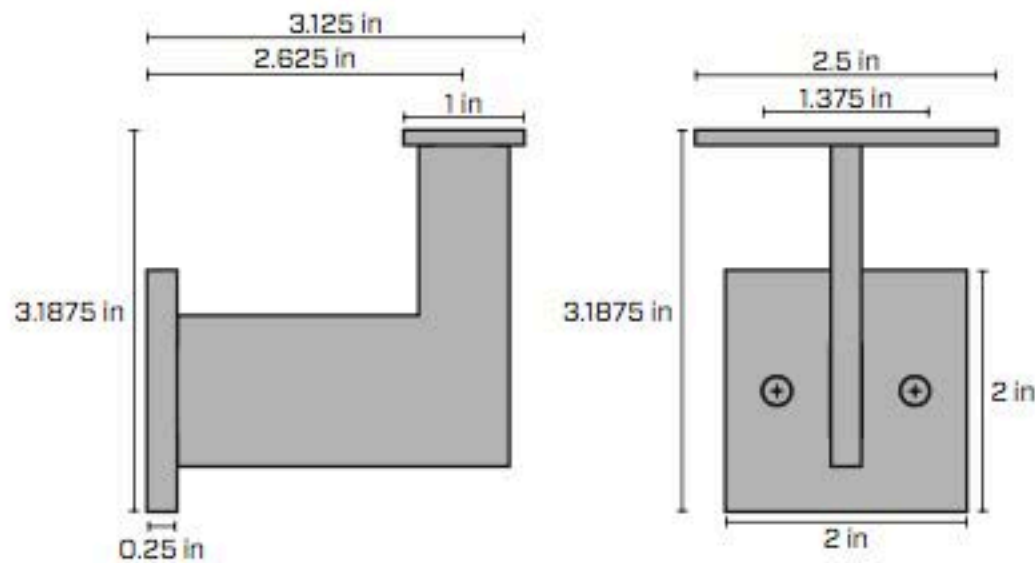

Modern
handrail

Our Modern handrail profile is a clean durable design with an minimalist comfort. This steel silhouette features a 3/4"x1.5" rectangular tube and a 16 ga steel cap on both ends. Let our years of experience as Austin's premier architectural fabricator custom build this product for your home.

Industry
handrail

Bold's Industry Handrail profile features a 1"x2" rectangular steel tube, 16 ga steel caps and a choice from two custom made brackets. Our goal is to provide you with the quality and design usually reserved for only the best homes or commercial spaces. Our rails are designed for easy installation whether you are an occasional weekend warrior or a seasoned contractor.

Linear
handrail bracket

Steel House Supply Linear Handrail Bracket - 1/4" Steel Plate Bracket piece of 1/4" x 1/2" solid steel square bar. Finish is powder coated satin black or unpainted raw steel. The brackets can also be combined with wood rails, if you enjoy combining natural and industrial elements as much as we do.