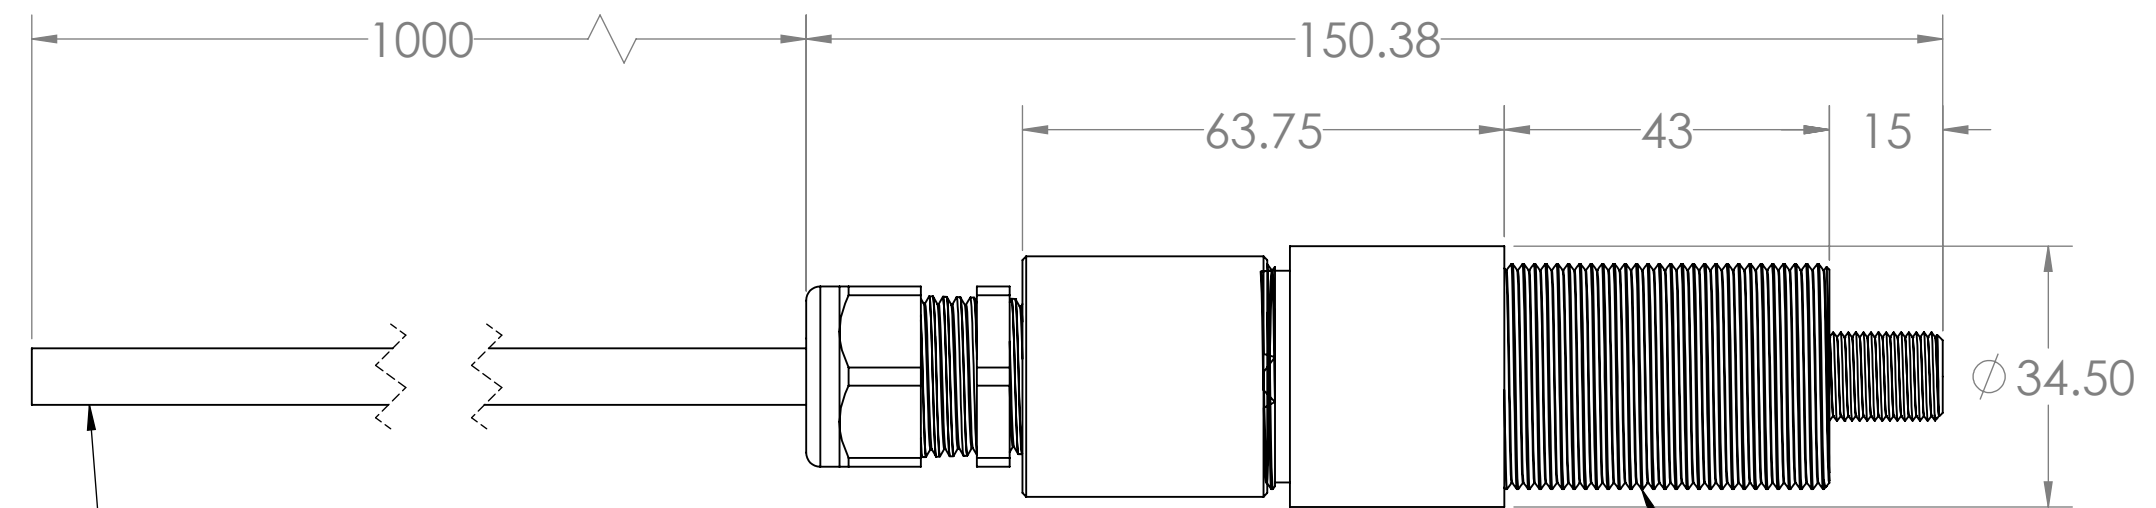

4

3

2

1

7.4 OD 1000mm OPTICAL FIBER CABLE LENGTH
CONTACT SVL FOR CUSTOM LENGTHS

PROPRIETARY AND CONFIDENTIAL
THE INFORMATION CONTAINED IN THIS DRAWING IS THE SOLE PROPERTY OF SmartVisionLights. ANY REPRODUCTION IN PART OR AS A WHOLE WITHOUT THE WRITTEN PERMISSION OF SmartVisionLights IS PROHIBITED.

UNLESS OTHERWISE SPECIFIED:		NAME	DATE
DIMENSIONS ARE IN MM		DRAWN	ASU 8/25/2015
TOLERANCES:		CHECKED	MP 8/25/2015
FRACTIONAL \pm		ENG APPR.	MP 8/25/2015
ANGULAR: MACH \pm BEND \pm		MFG APPR.	MP 8/25/2015
TWO PLACE DECIMAL \pm		Q.A.	
THREE PLACE DECIMAL \pm		COMMENTS:	
INTERPRET GEOMETRIC TOLERANCING PER:		UNITS ARE IN MILLIMETERS	
MATERIAL			
FINISH			
DO NOT SCALE DRAWING			

		TITLE:	
		SmartVisionLights.com	
SIZE	DWG. NO.	REV	
B	SXF30	1	
SCALE: 1:1	WEIGHT:	SHEET 1 OF 1	

4

3

2

1

B

B

A