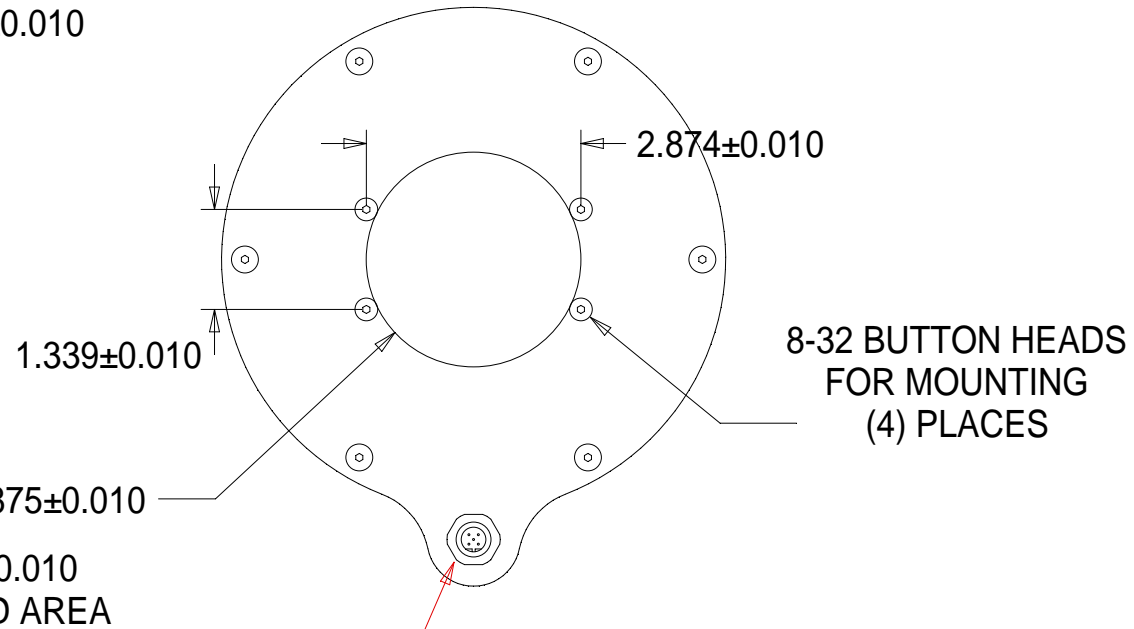

FRONT VIEW

BACK VIEW

SIDE VIEW

5-PIN REVERSE KEYS
EUROFAST CONNECTOR

WARNING!!!

DO NOT CONNECT LIGHT
TO 24VDC. USE ONLY
SPECTRUM ILLUMINATION
LED DRIVER MODULE (LDM).
FAILURE TO DO SO WILL
RESULT IN PREMATURE
LED BURNOUT AND WILL
VOID THE WARRANTY.

RL5.5 RING MOUNT SPECIFICATIONS