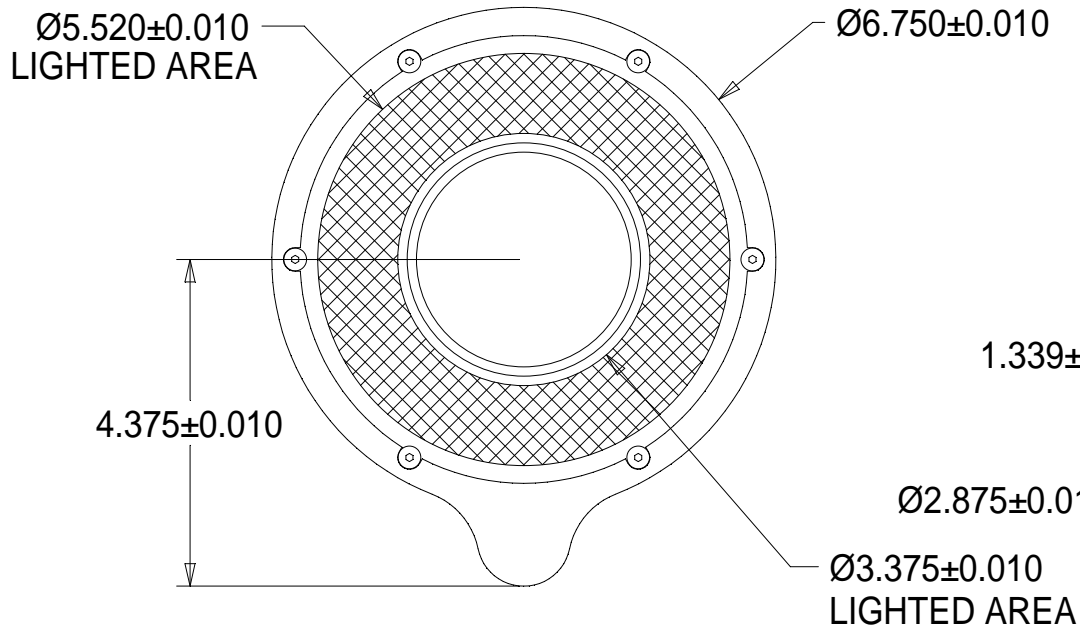

FRONT VIEW

BACK VIEW

SIDE VIEW

5-PIN REVERSE KEYS
EUROFAST CONNECTOR

WARNING!!!

DO NOT CONNECT LIGHT
TO 24VDC. USE ONLY
SPECTRUM ILLUMINATION
LED DRIVER MODULE (LDM).
FAILURE TO DO SO WILL
RESULT IN PREMATURE
LED BURNOUT AND WILL
VOID THE WARRANTY.

RL5.5 RING MOUNT SPECIFICATIONS