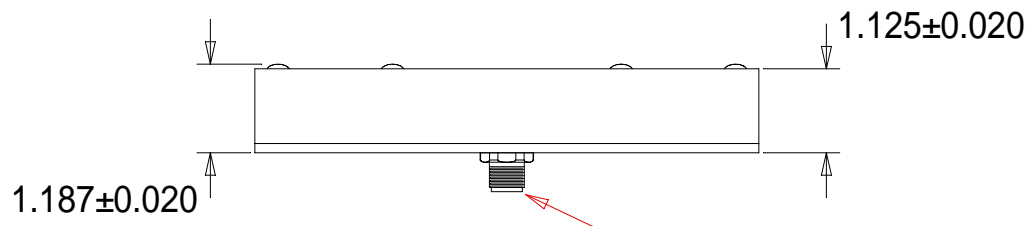

FRONT VIEW

BACK VIEW

SIDE VIEW

5-PIN REVERSE KEYS
EUROFAST CONNECTOR

WARNING!!!

DO NOT CONNECT LIGHT
TO 24VDC. USE ONLY
SPECTRUM ILLUMINATION
LED DRIVER MODULE (LDM).
FAILURE TO DO SO WILL
RESULT IN PREMATURE
LED BURNOUT AND WILL
VOID THE WARRANTY.

RL5.5 RING MOUNT SPECIFICATIONS