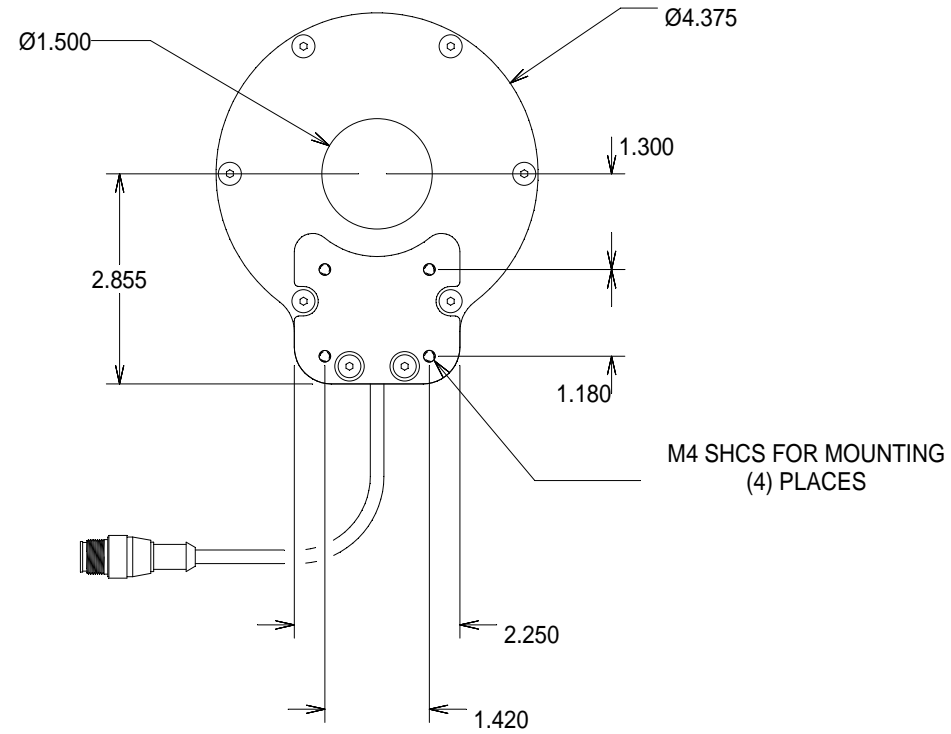

# TOP VIEW

# BOTTOM VIEW

# SIDE VIEW

# RL3.5 MOUNT SPECIFICATIONS