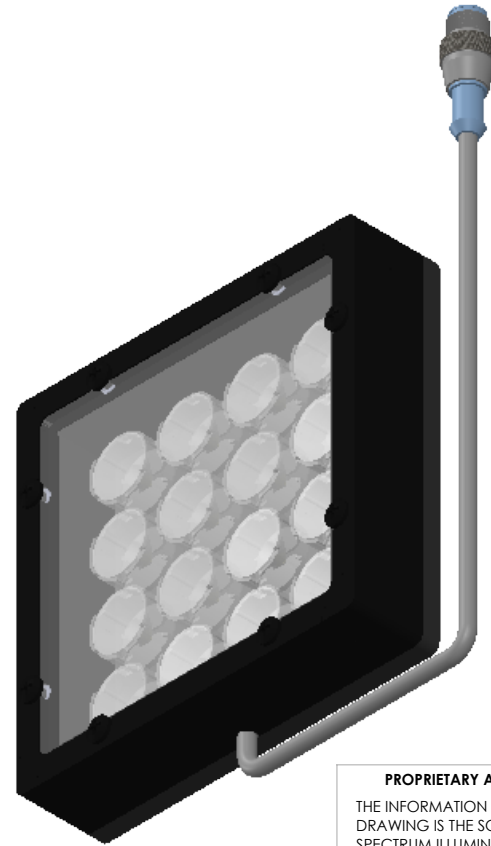

4

3

2

1

B

B

A

A

SPECTRUM ILLUMINATION
 5114 INDUSTRIAL PARK RD.
 MONTAGUE, MI 49437

Description:
 4" x 4" Monster Linear Light

SIZE	DWG. NO.	REV
B	MLL44-XXX	A
SCALE: 1:2	WEIGHT:	SHEET 1 OF 1