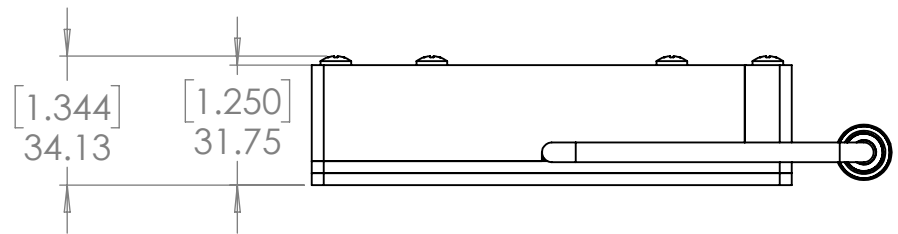

4

3

2

1

B

B

A

A

PROPRIETARY AND CONFIDENTIAL
THE INFORMATION CONTAINED IN THIS DRAWING IS THE SOLE PROPERTY OF SPECTRUM ILLUMINATION INC. ANY REPRODUCTION IN PART OR AS A WHOLE WITHOUT THE WRITTEN PERMISSION OF SPECTRUM ILLUMINATION INC IS PROHIBITED.

UNLESS OTHERWISE SPECIFIED:		NAME	DATE
DIMENSIONS ARE IN mm [INCH]		DRAWN	DJH 09/22/20
TOLERANCES:		CHECKED	-
ANGULAR: MACH ± BEND ±		ENG APPR.	
ONE PLACE DECIMAL ±1.0		MFG APPR.	
TWO PLACE DECIMAL ±0.5		Q.A.	
THREE PLACE DECIMAL ±0.25		COMMENTS:	
INTERPRET GEOMETRIC TOLERANCING PER:			
MATERIAL			
FINISH			
DO NOT SCALE DRAWING			

SPECTRUM ILLUMINATION
5114 INDUSTRIAL PARK RD.
MONTAGUE, MI 49437

Description:
4" x 4" Monster Linear Light

SIZE	DWG. NO.	REV
B	MLL44-XXX	A
SCALE: 1:2	WEIGHT:	SHEET 1 OF 1