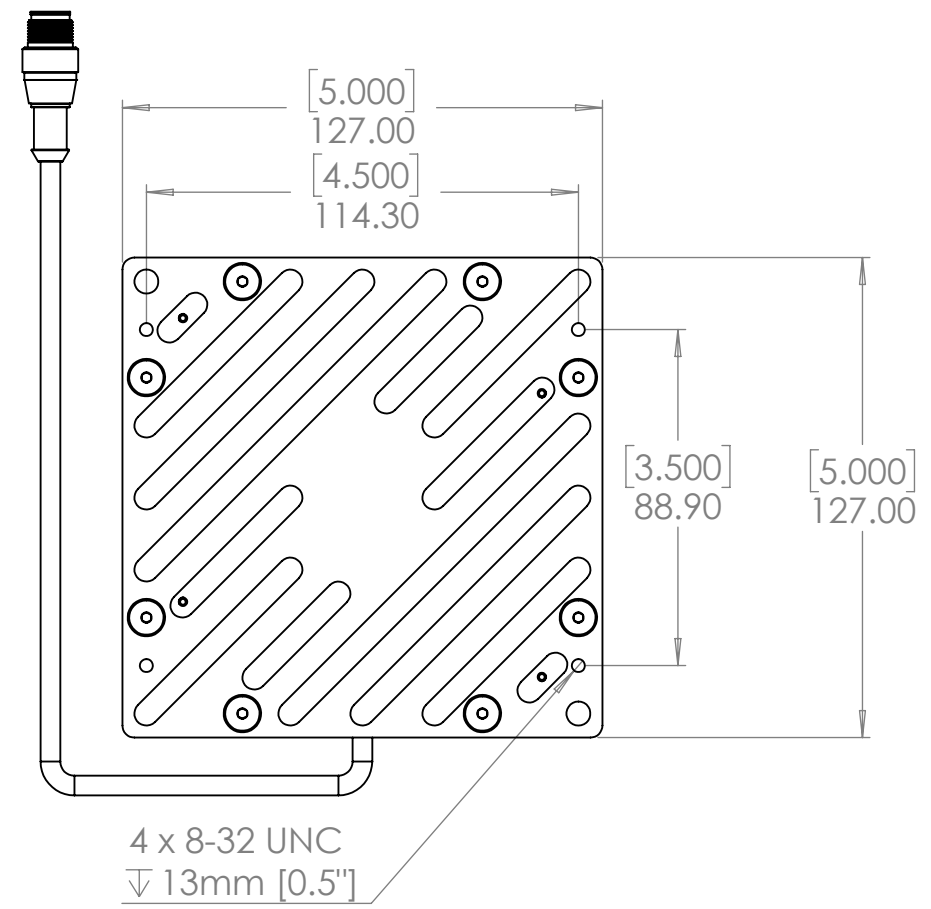

4

3

2

1

B

B

A

A

PROPRIETARY AND CONFIDENTIAL
THE INFORMATION CONTAINED IN THIS DRAWING IS THE SOLE PROPERTY OF SPECTRUM ILLUMINATION INC. ANY REPRODUCTION IN PART OR AS A WHOLE WITHOUT THE WRITTEN PERMISSION OF SPECTRUM ILLUMINATION INC IS PROHIBITED.

UNLESS OTHERWISE SPECIFIED:		NAME	DATE
DIMENSIONS ARE IN mm [INCH]		DRAWN	DJH 09/22/20
TOLERANCES:		CHECKED	-
ANGULAR: MACH ± BEND ±		ENG APPR.	
ONE PLACE DECIMAL ±1.0		MFG APPR.	
TWO PLACE DECIMAL ±0.5		Q.A.	
THREE PLACE DECIMAL ±0.25		COMMENTS:	
INTERPRET GEOMETRIC TOLERANCING PER:			
MATERIAL			
FINISH			
DO NOT SCALE DRAWING			

SPECTRUM ILLUMINATION
5114 INDUSTRIAL PARK RD.
MONTAGUE, MI 49437

Description:
4" x 4" Monster Linear Light

SIZE	DWG. NO.	REV
B	MLL44-XXX	A
SCALE: 1:2	WEIGHT:	SHEET 1 OF 1