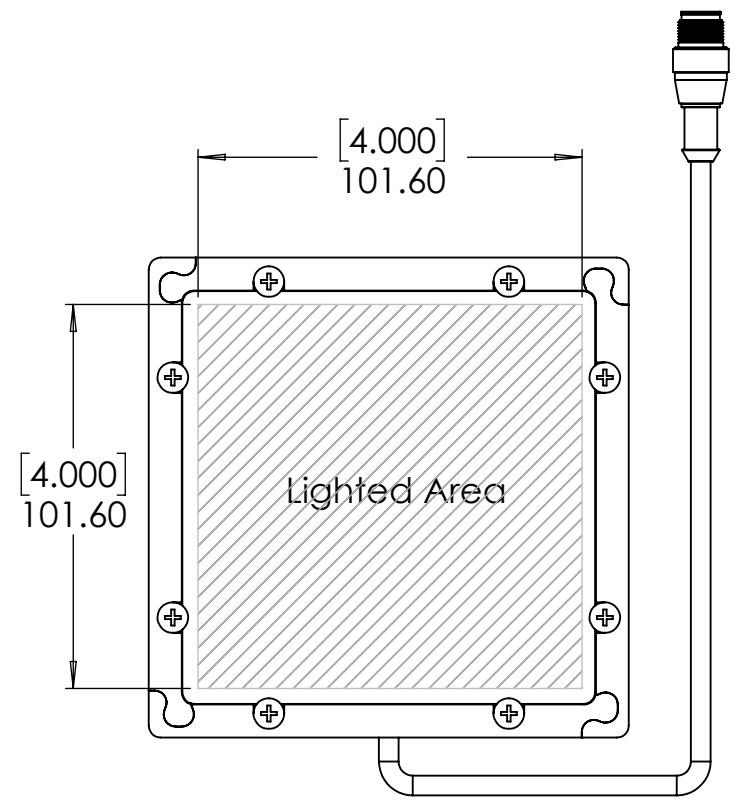

4

3

2

1

B

B

A

A

PROPRIETARY AND CONFIDENTIAL
THE INFORMATION CONTAINED IN THIS DRAWING IS THE SOLE PROPERTY OF SPECTRUM ILLUMINATION INC. ANY REPRODUCTION IN PART OR AS A WHOLE WITHOUT THE WRITTEN PERMISSION OF SPECTRUM ILLUMINATION INC IS PROHIBITED.

UNLESS OTHERWISE SPECIFIED:		NAME	DATE
DIMENSIONS ARE IN mm [INCH]		DRAWN	DJH 09/22/20
TOLERANCES:		CHECKED	-
ANGULAR: MACH ± BEND ±		ENG APPR.	
ONE PLACE DECIMAL ±1.0		MFG APPR.	
TWO PLACE DECIMAL ±0.5		Q.A.	
THREE PLACE DECIMAL ±0.25		COMMENTS:	
INTERPRET GEOMETRIC TOLERANCING PER:			
MATERIAL			
FINISH			
DO NOT SCALE DRAWING			

SPECTRUM ILLUMINATION
5114 INDUSTRIAL PARK RD.
MONTAGUE, MI 49437

Description:
4" x 4" Monster Linear Light

SIZE	DWG. NO.	REV
B	MLL44-XXX	A
SCALE: 1:2	WEIGHT:	SHEET 1 OF 1