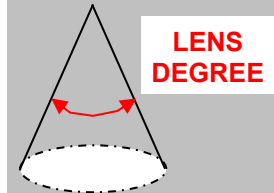

*** UV lights are standard with 60° reflectors, other options available. ***