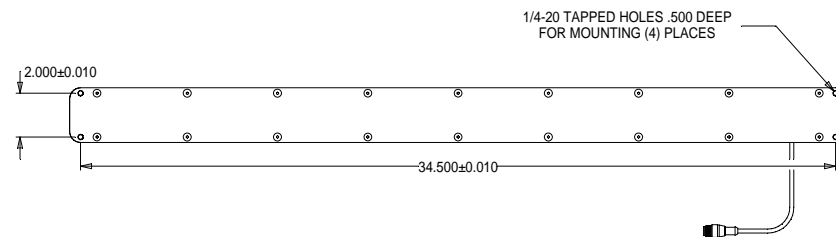

TOP VIEW

BOTTOM VIEW

SIDE VIEW

LL134.5 MOUNT SPECIFICATIONS

WARNING!!!

USE ONLY SPECTRUM ILLUMINATION LDM ADAPTER. DO NOT CONNECT LIGHT TO 24VDC DIRECTLY. FAILURE TO FOLLOW THESE DIRECTIONS WILL RESULT IN PREMATURE LED FAILURE AND VOID THE WARRANTY.