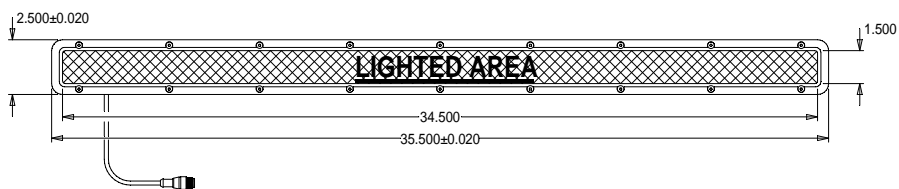

TOP VIEW

BOTTOM VIEW

SIDE VIEW

LL134.5 MOUNT SPECIFICATIONS

WARNING!!!

USE ONLY SPECTRUM ILLUMINATION LDM ADAPTER. DO NOT CONNECT LIGHT TO 24VDC DIRECTLY. FAILURE TO FOLLOW THESE DIRECTIONS WILL RESULT IN PREMATURE LED FAILURE AND VOID THE WARRANTY.