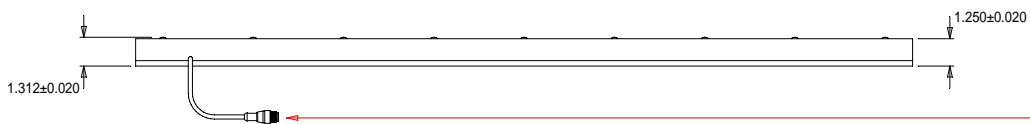

TOP VIEW

BOTTOM VIEW

SIDE VIEW

LL134.5 MOUNT SPECIFICATIONS

WARNING!!!

USE ONLY SPECTRUM ILLUMINATION LDM ADAPTER. DO NOT CONNECT LIGHT TO 24VDC DIRECTLY. FAILURE TO FOLLOW THESE DIRECTIONS WILL RESULT IN PREMATURE LED FAILURE AND VOID THE WARRANTY.