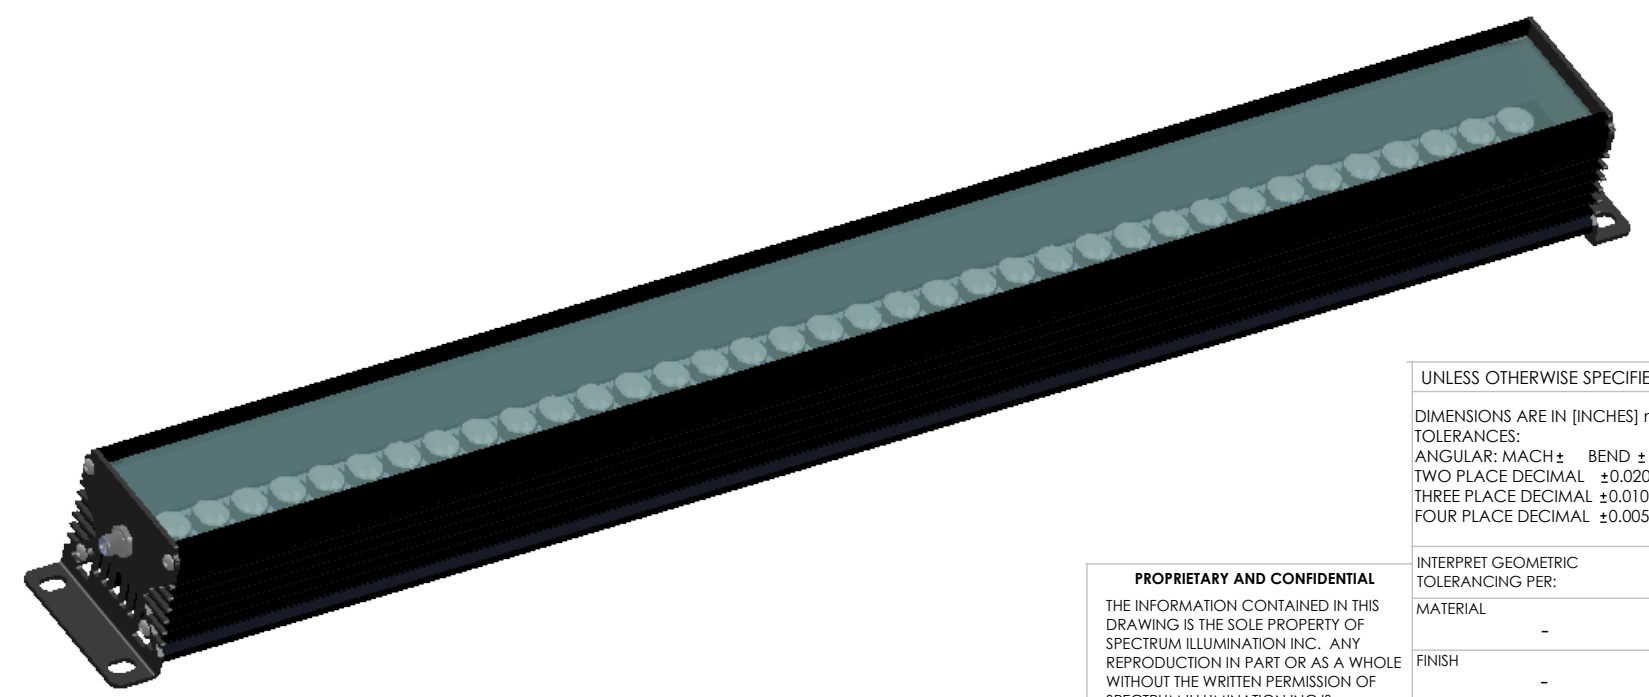

4

3

2

1

WARNING!!!:
USE ONLY DESIGNATED
S.I. DRIVER - DO NOT
CONNECT TO 24V PS

PROPRIETARY AND CONFIDENTIAL
THE INFORMATION CONTAINED IN THIS
DRAWING IS THE SOLE PROPERTY OF
SPECTRUM ILLUMINATION INC. ANY
REPRODUCTION IN PART OR AS A WHOLE
WITHOUT THE WRITTEN PERMISSION OF
SPECTRUM ILLUMINATION INC IS
PROHIBITED.

UNLESS OTHERWISE SPECIFIED:		NAME	DATE
DIMENSIONS ARE IN [INCHES] mm		DRAWN	DJH 07/26/21
TOLERANCES:		CHECKED	-
ANGULAR: MACH ± BEND ±		ENG APPR.	
TWO PLACE DECIMAL ±0.020		MFG APPR.	
THREE PLACE DECIMAL ±0.010		Q.A.	
FOUR PLACE DECIMAL ±0.005		COMMENTS:	
INTERPRET GEOMETRIC TOLERANCING PER:			
MATERIAL			
FINISH			
DO NOT SCALE DRAWING			

SPECTRUM ILLUMINATION
5114 INDUSTRIAL PARK RD.
MONTAGUE, MI 49437

Description:
HLL134.5 Linear Light

SIZE	DWG. NO.	REV
B	HLL134.5-XXX	A

SCALE: 1:3 WEIGHT: SHEET 1 OF 1

4

3

2

1