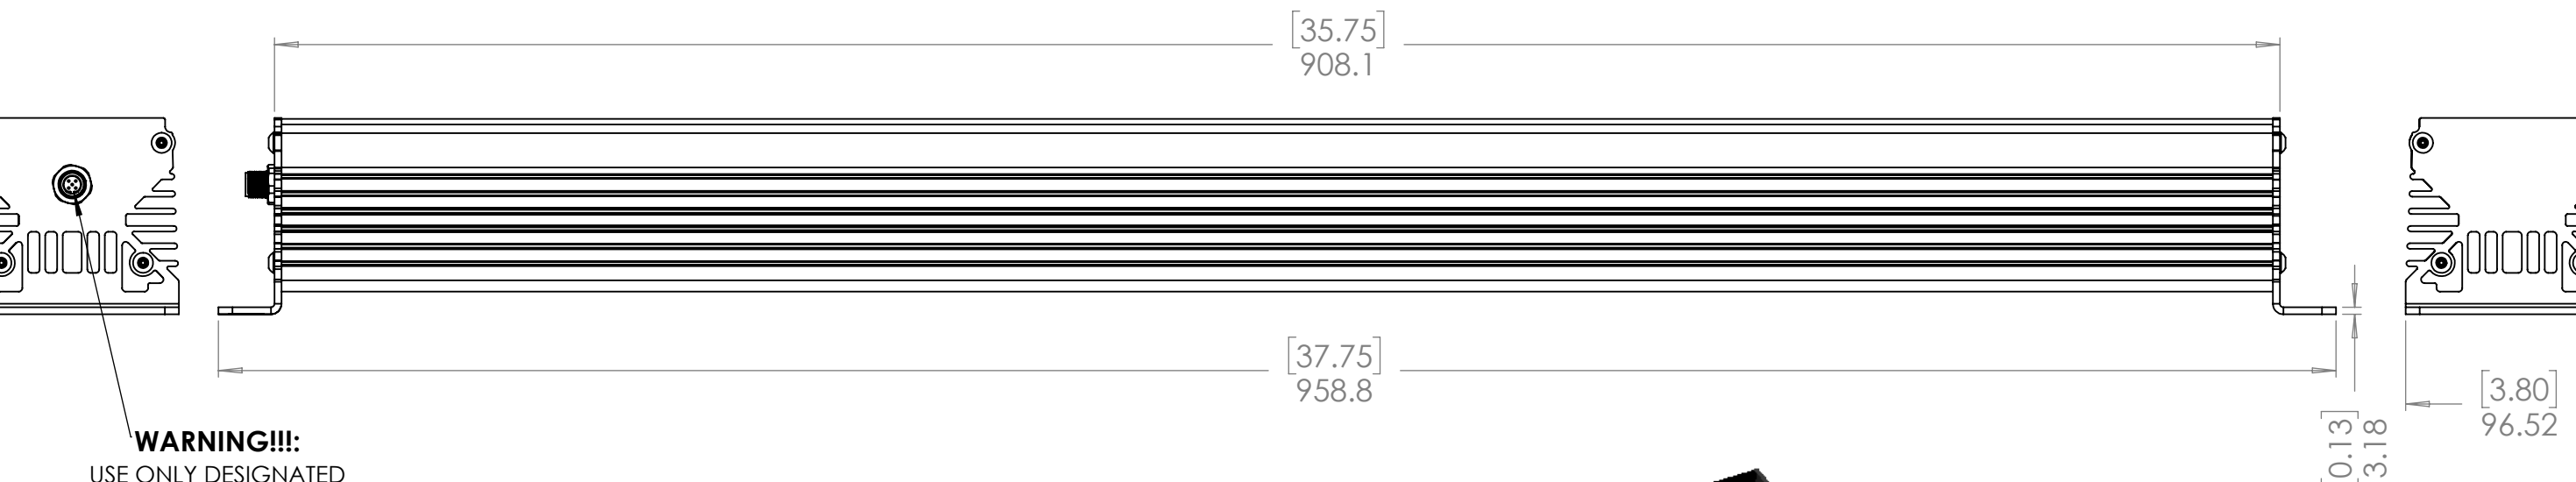

4

3

2

1

WARNING!!!:
USE ONLY DESIGNATED
S.I. DRIVER - DO NOT
CONNECT TO 24V PS

PROPRIETARY AND CONFIDENTIAL
THE INFORMATION CONTAINED IN THIS
DRAWING IS THE SOLE PROPERTY OF
SPECTRUM ILLUMINATION INC. ANY
REPRODUCTION IN PART OR AS A WHOLE
WITHOUT THE WRITTEN PERMISSION OF
SPECTRUM ILLUMINATION INC IS
PROHIBITED.

UNLESS OTHERWISE SPECIFIED:		NAME	DATE
DIMENSIONS ARE IN [INCHES] mm		DRAWN	DJH 07/26/21
TOLERANCES:		CHECKED	-
ANGULAR: MACH ± BEND ±		ENG APPR.	
TWO PLACE DECIMAL ±0.020		MFG APPR.	
THREE PLACE DECIMAL ±0.010		Q.A.	
FOUR PLACE DECIMAL ±0.005		COMMENTS:	
INTERPRET GEOMETRIC TOLERANCING PER:			
MATERIAL			
FINISH			
DO NOT SCALE DRAWING			

SPECTRUM ILLUMINATION
5114 INDUSTRIAL PARK RD.
MONTAGUE, MI 49437

Description:
HLL134.5 Linear Light

SIZE	DWG. NO.	REV
B	HLL134.5-XXX	A

SCALE: 1:3 WEIGHT: SHEET 1 OF 1

4

3

2

1