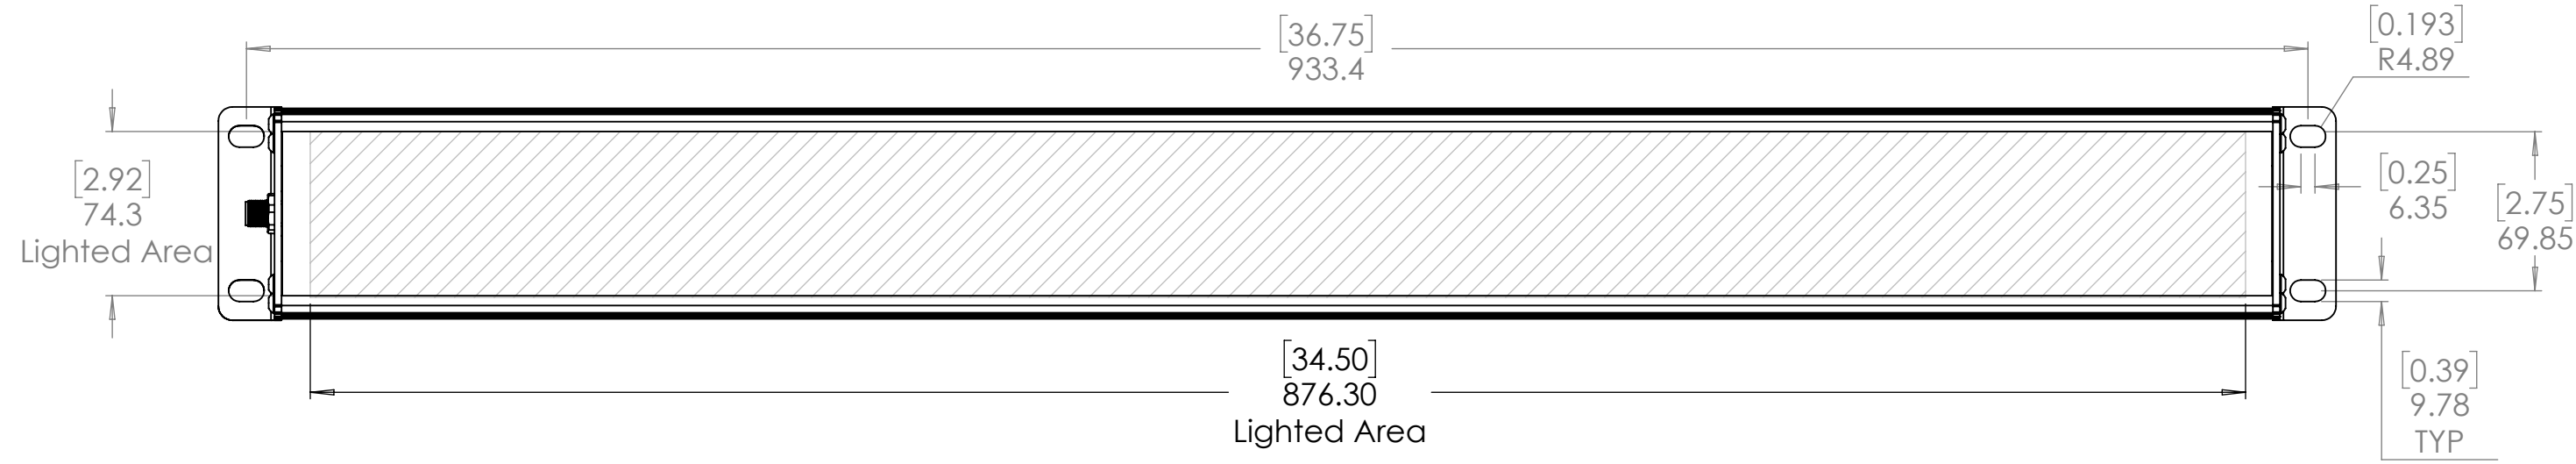

4

3

2

1

WARNING!!!:
USE ONLY DESIGNATED
S.I. DRIVER - DO NOT
CONNECT TO 24V PS

PROPRIETARY AND CONFIDENTIAL
THE INFORMATION CONTAINED IN THIS
DRAWING IS THE SOLE PROPERTY OF
SPECTRUM ILLUMINATION INC. ANY
REPRODUCTION IN PART OR AS A WHOLE
WITHOUT THE WRITTEN PERMISSION OF
SPECTRUM ILLUMINATION INC IS
PROHIBITED.

UNLESS OTHERWISE SPECIFIED:		NAME	DATE
DIMENSIONS ARE IN [INCHES] mm		DRAWN	DJH 07/26/21
TOLERANCES:		CHECKED	-
ANGULAR: MACH ± BEND ±		ENG APPR.	
TWO PLACE DECIMAL ±0.020		MFG APPR.	
THREE PLACE DECIMAL ±0.010		Q.A.	
FOUR PLACE DECIMAL ±0.005		COMMENTS:	
INTERPRET GEOMETRIC TOLERANCING PER:			
MATERIAL			
FINISH			
DO NOT SCALE DRAWING			

SPECTRUM ILLUMINATION
5114 INDUSTRIAL PARK RD.
MONTAGUE, MI 49437

Description:
HLL134.5 Linear Light

SIZE	DWG. NO.	REV
B	HLL134.5-XXX	A

SCALE: 1:3 WEIGHT: SHEET 1 OF 1

4

3

2

1