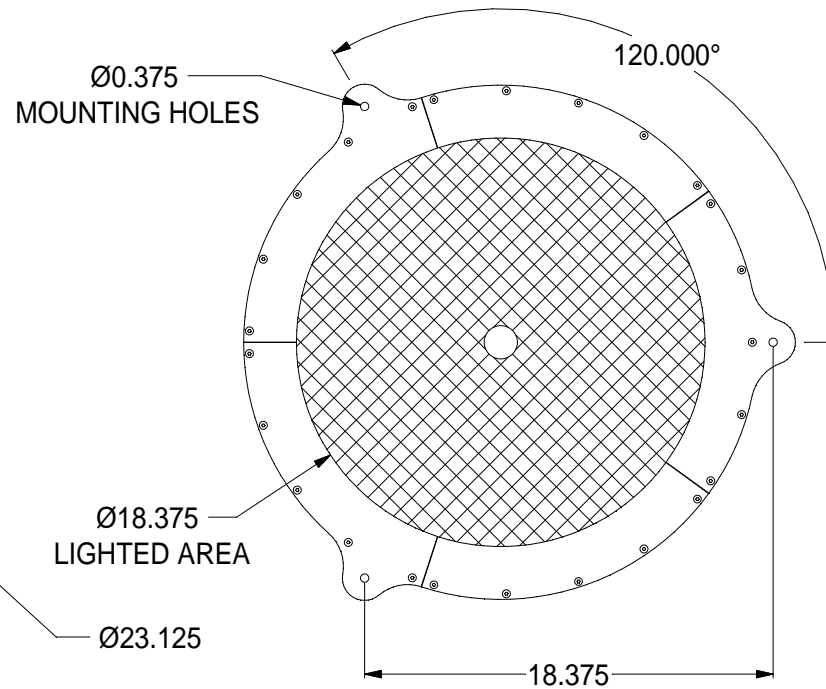

# TOP VIEW

# BOTTOM VIEW

# SIDE VIEW

THIS DIMENSION IS APPROXIMATE

# DL18.25 MOUNT DRAWING