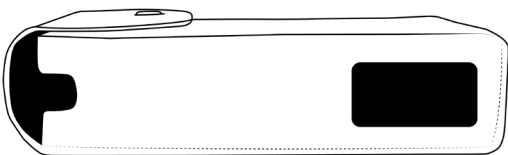

LIMITLESS™

Ultimate Power Bank

Quick Start Guide

WHAT'S INCLUDED

- (1) Ultimate Power Bank
- (1) Faux Leather Storage Case
- (1) Detachable Carrying Strap
- (1) 24" Type-C to USB Cable

COMPONENTS

1. Fold-Out Phone Holder
2. Retractable AC Plug
3. Digital LCD Display
4. Built-In Type-C Cable
5. Built-In Lightning Cable
6. Built-In Micro Cable
7. Flashlight Power Button
8. Type-C Input/Output
9. (2) USB Outputs
10. Mini Flashlight

CHARGING & RECHARGING

Using the Ultimate Power Bank

Select your compatible charging method from below and connect the Ultimate Power Bank to a device. The device will automatically begin to charge.

- **Built-In Cables**
- **USB Ports**
- **Type-C Port**