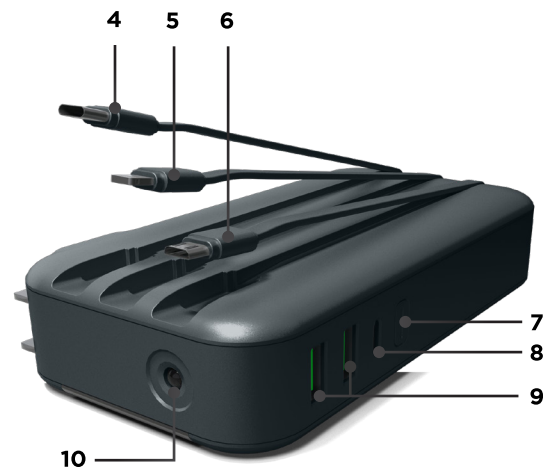

LIMITLESS™

Ultimate Power Bank

Quick Start Guide

WHAT'S INCLUDED

- (1) Ultimate Power Bank
- (1) Faux Leather Storage Case
- (1) Detachable Carrying Strap
- (1) 24" Type-C to USB Cable

COMPONENTS

1. Fold-Out Phone Holder
2. Retractable AC Plug
3. Digital LCD Display
4. Built-In Type-C Cable
5. Built-In Lightning Cable
6. Built-In Micro Cable
7. Flashlight Power Button
8. Type-C Input/Output
9. (2) USB Outputs
10. Mini Flashlight

CHARGING & RECHARGING

Using the Ultimate Power Bank

Select your compatible charging method from below and connect the Ultimate Power Bank to a device. The device will automatically begin to charge.

- **Built-In Cables**
- **USB Ports**
- **Type-C Port**

Fastest Charging

For a faster charge, you can plug in your own charging cables to the USB or Type-C Charging Ports.

Recharging the Ultimate Power Bank

The device will begin to charge using one of the following methods.

- Detract the AC Plug & connect to a wall outlet.
- Plug a cable into the Type-C Charging Port and into a device.

Checking the Battery Level

Press the Power Button to show the current percentage on the screen.