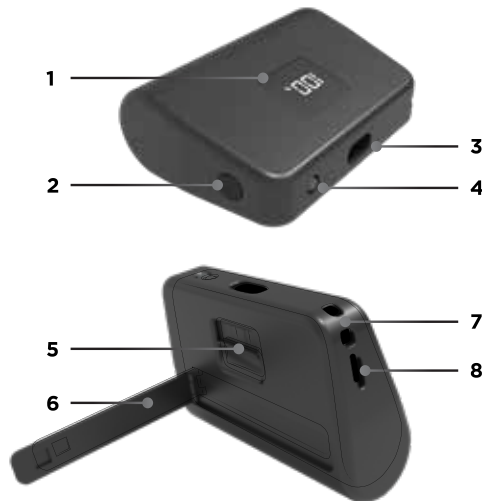

TotalBoost™ Mini Pro

Quick Start Guide

WHAT'S INCLUDED

- A. (1) TotalBoost Mini Pro
- B. (1) Storage Case
- C. (1) Carrying Strap
- D. (3) Charging Adapters: Micro, Lightning, & Type-C
- E. (1) 36" Type-C to USB Charging Cable

COMPONENTS

1. Digital Display
2. Flashlight Power Button
3. Adapter Cavity
4. Flashlight
5. Adapter Release Switch
6. Kickstand with Magnetic Close
7. Carrying Strap Attachment Area
8. Type-C Input/Output

CHARGING & RECHARGING

Checking the Battery Level

Press the Flashlight Power Button to display the current battery percentage on the Digital Display.

Recharging the TotalBoost Mini Pro

Plug the included 36" Type-C to USB Charging Cable into the Type-C Input/Output Port and into a USB power source (not included).

Recharging Time (From 0%): 2-3 Hours

Type-C Input: 5V/3A | 15W

Type-C Output: 5V/3A | 15W

Adapter Output: 5V/3A Max

Flashlight: 25 Lumens

Flashlight Modes: Low, Medium, High, S.O.S.

Product Dimensions: 3.23" x 2.32" x 1.08"