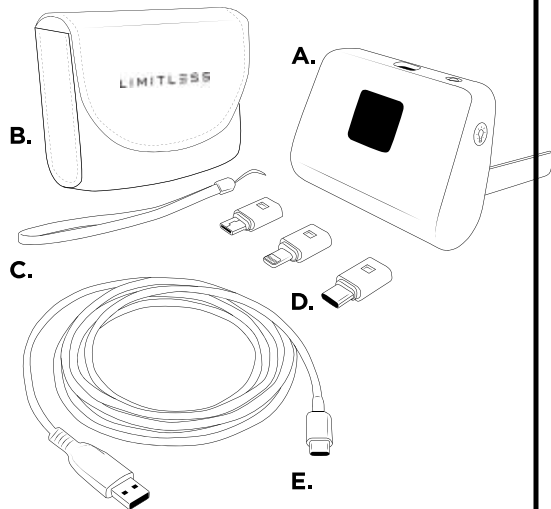

TotalBoost™ Mini Pro

Quick Start Guide

WHAT'S INCLUDED

- A. (1) TotalBoost Mini Pro
- B. (1) Storage Case
- C. (1) Carrying Strap
- D. (3) Charging Adapters: Micro, Lightning, & Type-C
- E. (1) 36" Type-C to USB Charging Cable

COMPONENTS

1. Digital Display
2. Flashlight Power Button
3. Adapter Cavity
4. Flashlight
5. Adapter Release Switch
6. Kickstand with Magnetic Close
7. Carrying Strap Attachment Area
8. Type-C Input/Output

CHARGING & RECHARGING

Checking the Battery Level

Press the Flashlight Power Button to display the current battery percentage on the Digital Display.

Recharging the TotalBoost Mini Pro

Plug the included 36" Type-C to USB Charging Cable into the Type-C Input/Output Port and into a USB power source (not included).

Recharging Time (From 0%): 2-3 Hours

Type-C Input: 5V/3A | 15W

Type-C Output: 5V/3A | 15W

Adapter Output: 5V/3A Max

Flashlight: 25 Lumens

Flashlight Modes: Low, Medium, High, S.O.S.

Product Dimensions: 3.23" x 2.32" x 1.08"