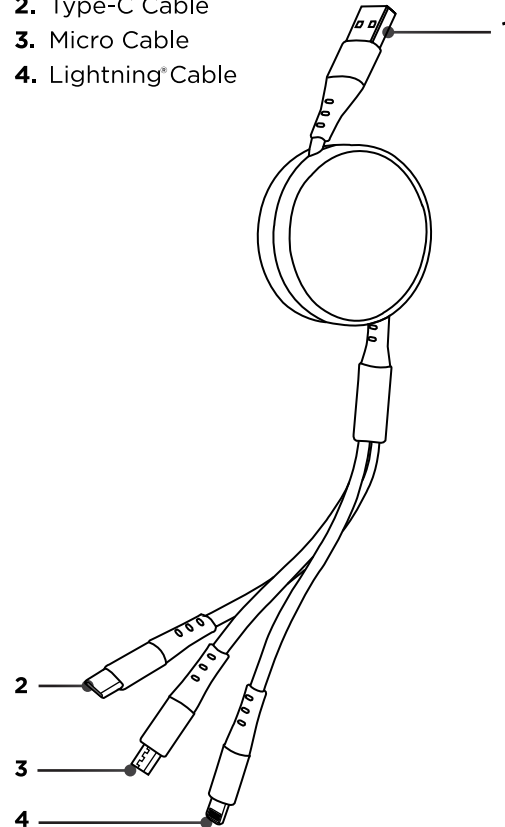

## TECH SPECS

**Model:** LIM-R3IN1-XXX

**Weight:** 0.1275 lbs.

**Cable Dimensions:**

- Retracted (10.5")
- Expanded (49.0")

## COMPONENTS

1. USB Charging Cable
2. Type-C Cable
3. Micro Cable
4. Lightning® Cable

### Using the Retractable 3-In-1 USB Charging Cable

Pull both ends of the Retractable 3-In-1 USB Charging Cable simultaneously to extend the cable until a desired length has been met.

**\*Note:** Pulling one side of the cable at a time may damage the product.