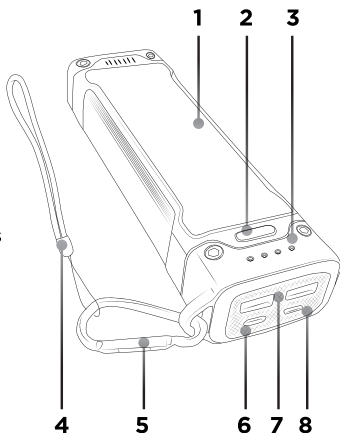

LIMITLESS™

MegaLight™ Flashlight & Power Bank

Quick Start Guide

WHAT'S INCLUDED

- (1) MegaLight
- (1) Carrying Strap
- (1) Carabiner Clip
- (1) 36" USB to Type-C Charging Cable

COMPONENTS

1. Flood Light
2. Power Button
3. Battery Indicator Lights
4. Carrying Strap
5. Carabiner Clip
6. 20W PD Type-C Port (Input/Output)
7. 18W QC USB Charging Ports (Output)
8. Micro Port (Input)

GETTING STARTED

The MegaLight will arrive with a partial charge. It is recommended to charge the battery to 100% upon arrival and after each use. The included Charging Cable is reversible and can recharge the power bank or another USB-chargeable device.

BUTTON FUNCTION

Single click of the button will power on and activate the output & capacity indication lights.

Press and hold button for 2 seconds to power the flood light, then single click to rotate through the light modes - Low, Medium, High, & Red S.O.S. Press and hold button for 2 seconds to turn off flood light.

BATTERY LEVEL INDICATOR KEY

The 1st Indicator Light illuminates green when Quick Charge input/output is in use.

DISPLAY	CHARGE REMAINING
● ● ● ●	76% - 100%
● ● ● ○	51% - 75%
● ● ○ ○	26% - 50%
● ○ ○ ○	1% - 25%