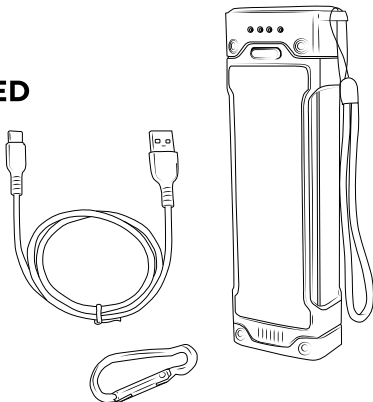

LIMITLESS™

MegaLight™ Flashlight & Power Bank

Quick Start Guide

WHAT'S INCLUDED

- (1) MegaLight
- (1) Carrying Strap
- (1) Carabiner Clip
- (1) 36" USB to Type-C Charging Cable

COMPONENTS

1. Flood Light
2. Power Button
3. Battery Indicator Lights
4. Carrying Strap
5. Carabiner Clip
6. 20W PD Type-C Port (Input/Output)
7. 18W QC USB Charging Ports (Output)
8. Micro Port (Input)

GETTING STARTED

The MegaLight will arrive with a partial charge. It is recommended to charge the battery to 100% upon arrival and after each use. The included Charging Cable is reversible and can recharge the power bank or another USB-chargeable device.

BUTTON FUNCTION

Single click of the button will power on and activate the output & capacity indication lights.

Press and hold button for 2 seconds to power the flood light, then single click to rotate through the light modes - Low, Medium, High, & Red S.O.S. Press and hold button for 2 seconds to turn off flood light.