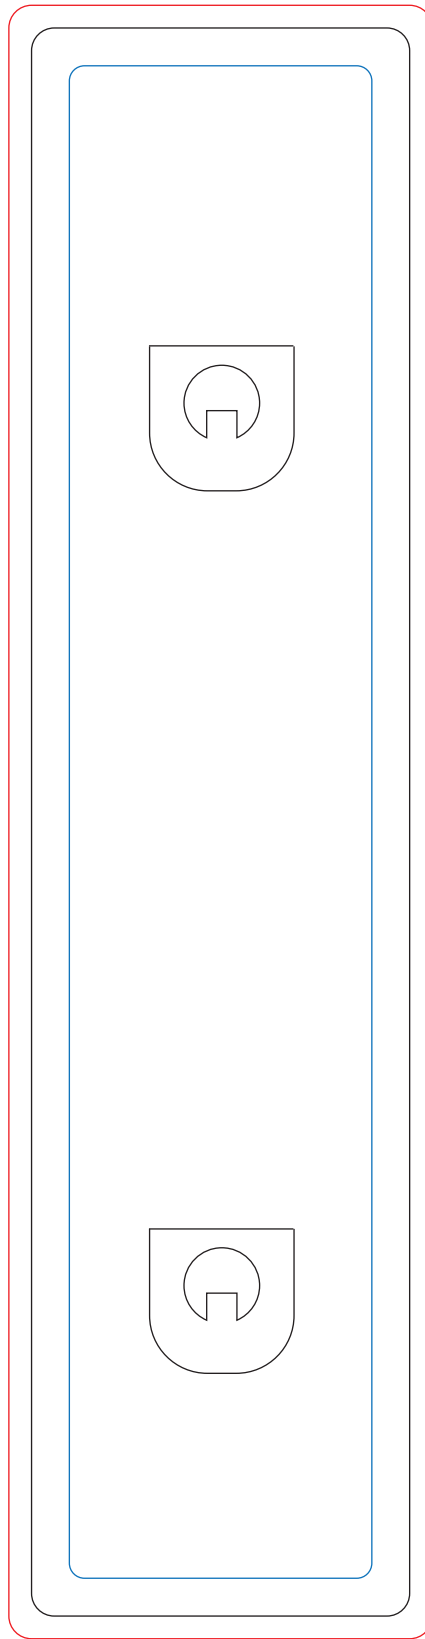

FRONT

BACK

KEY

- TRIM
- BLEED
- MARGIN

Dimensions: 50 x 210 mm
Bleed: 3 mm (if necessary only)
Margin: 5 mm (safe area)

Submit high resolution files.
Supported files: JPEG, PNG, PDF,
AI or PSD.