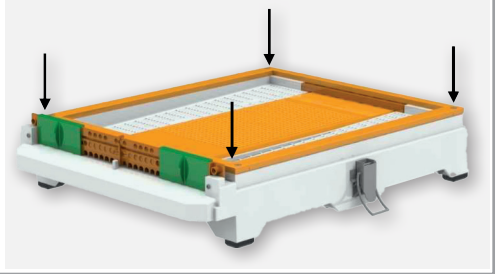

# Contents

Insulated hive top cover

Half feeders

Medium super adapter

Modified bottom board

- Your Super Kit has 4 major components
- Insulated hive top cover
- 2 Half feeders
- Bottom board
- Modified to accommodate the deep supers
- Medium super adapter
- To mount medium supers
- 4 pieces preinstalled by 4 screws

# Using the Super Kit

4 screws secure the adapter to the bottom board

## With Medium Super

- Make sure the medium super adapter is screwed in
- It comes preinstalled on your bottom board
- Use the lower groove to latch your super to the bottom board

## With Deep Super

- Remove the medium super adapter by removing the 4 screws at the corners with a Philips screwdriver
- Use the upper groove to latch your super to the bottom board