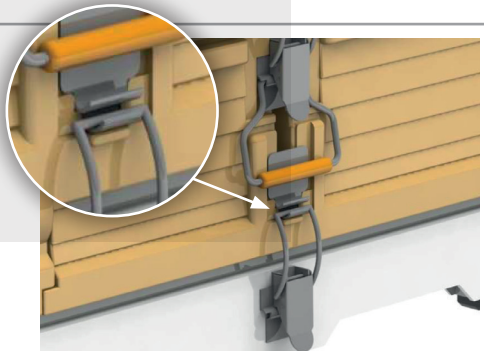

# Contents

Insulated hive top cover

Half feeders

Medium super adapter

Modified bottom board

- Your Super Kit has 4 major components
- Insulated hive top cover
- 2 Half feeders
- Bottom board
- Modified to accommodate the deep supers
- Medium super adapter
- To mount medium supers
- 4 pieces preinstalled by 4 screws

# Using the Super Kit

4 screws secure the adapter to the bottom board

## With Medium Super

- Make sure the medium super adapter is screwed in
- It comes preinstalled on your bottom board
- Use the lower groove to latch your super to the bottom board

## With Deep Super

- Remove the medium super adapter by removing the 4 screws at the corners with a Philips screwdriver
- Use the upper groove to latch your super to the bottom board