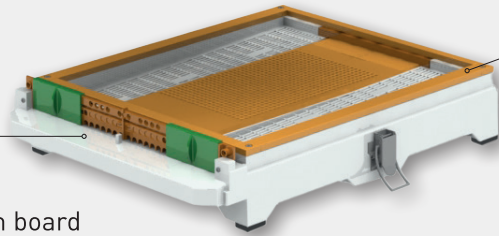

# Contents

Insulated hive top cover

Half feeders

Medium super adapter

Modified bottom board

- Your Super Kit has 4 major components
- Insulated hive top cover
- 2 Half feeders
- Bottom board
- Modified to accommodate the deep supers
- Medium super adapter
- To mount medium supers
- 4 pieces preinstalled by 4 screws

# Using the Super Kit

4 screws secure the adapter to the bottom board

## With Medium Super

- Make sure the medium super adapter is screwed in
- It comes preinstalled on your bottom board
- Use the lower groove to latch your super to the bottom board

## With Deep Super

- Remove the medium super adapter by removing the 4 screws at the corners with a Philips screwdriver
- Use the upper groove to latch your super to the bottom board