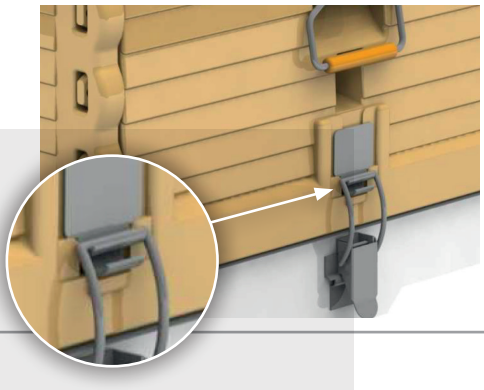

# Contents

Insulated hive top cover

Half feeders

Medium super adapter

Modified bottom board

- Your Super Kit has 4 major components
- Insulated hive top cover
- 2 Half feeders
- Bottom board
- Modified to accommodate the deep supers
- Medium super adapter
- To mount medium supers
- 4 pieces preinstalled by 4 screws

# Using the Super Kit

4 screws secure the adapter to the bottom board

## With Medium Super

- Make sure the medium super adapter is screwed in
- It comes preinstalled on your bottom board
- Use the lower groove to latch your super to the bottom board

## With Deep Super

- Remove the medium super adapter by removing the 4 screws at the corners with a Philips screwdriver
- Use the upper groove to latch your super to the bottom board