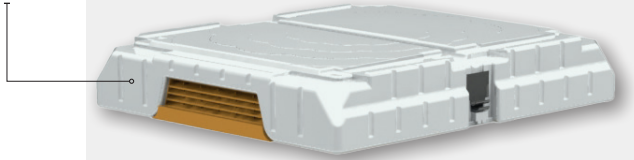

# Contents

Insulated hive top cover

Half feeders

Medium super adapter

Modified bottom board

- Your Super Kit has 4 major components
- Insulated hive top cover
- 2 Half feeders
- Bottom board
- Modified to accommodate the deep supers
- Medium super adapter
- To mount medium supers
- 4 pieces preinstalled by 4 screws

# Using the Super Kit

4 screws secure the adapter to the bottom board

## With Medium Super

- Make sure the medium super adapter is screwed in
- It comes preinstalled on your bottom board
- Use the lower groove to latch your super to the bottom board

## With Deep Super

- Remove the medium super adapter by removing the 4 screws at the corners with a Philips screwdriver
- Use the upper groove to latch your super to the bottom board