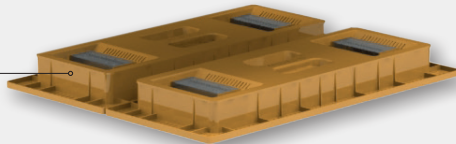

# Contents

Insulated hive top cover

Half feeders

Medium super adapter

Modified bottom board

- Your Super Kit has 4 major components
- Insulated hive top cover
- 2 Half feeders
- Bottom board
- Modified to accommodate the deep supers
- Medium super adapter
- To mount medium supers
- 4 pieces preinstalled by 4 screws

# Using the Super Kit

4 screws secure the adapter to the bottom board

## With Medium Super

- Make sure the medium super adapter is screwed in
- It comes preinstalled on your bottom board
- Use the lower groove to latch your super to the bottom board

## With Deep Super

- Remove the medium super adapter by removing the 4 screws at the corners with a Philips screwdriver
- Use the upper groove to latch your super to the bottom board