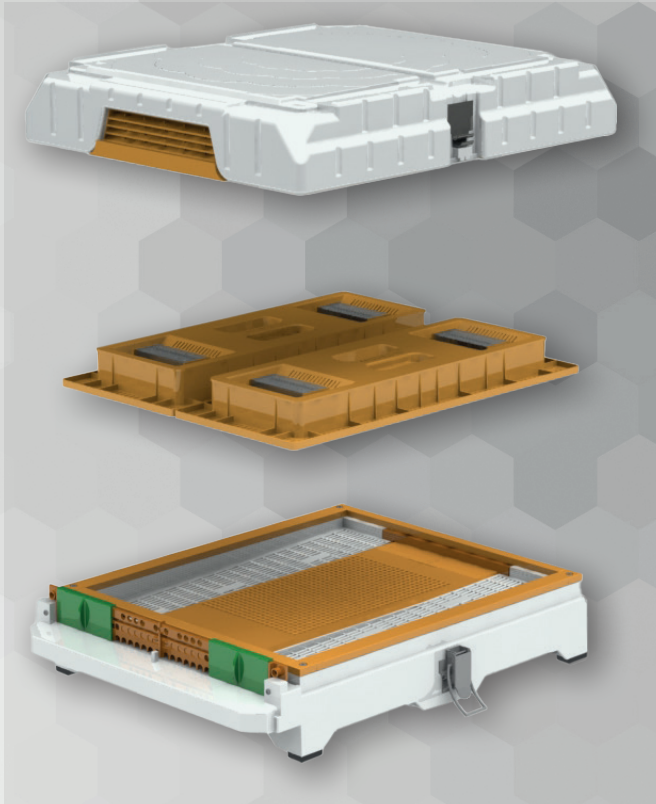

# Congrats on your new Apimaye Super Kit

All you need to turn your extra Apimaye Ergo supers into a hive

US PATENTED

# Contents

Insulated hive top cover

Half feeders

Medium super adapter

Modified bottom board

- Your Super Kit has 4 major components
- Insulated hive top cover
- 2 Half feeders
- Bottom board
- Modified to accommodate the deep supers
- Medium super adapter
- To mount medium supers
- 4 pieces preinstalled by 4 screws

# Using the Super Kit

4 screws secure the adapter to the bottom board

## With Medium Super

- Make sure the medium super adapter is screwed in
- It comes preinstalled on your bottom board
- Use the lower groove to latch your super to the bottom board