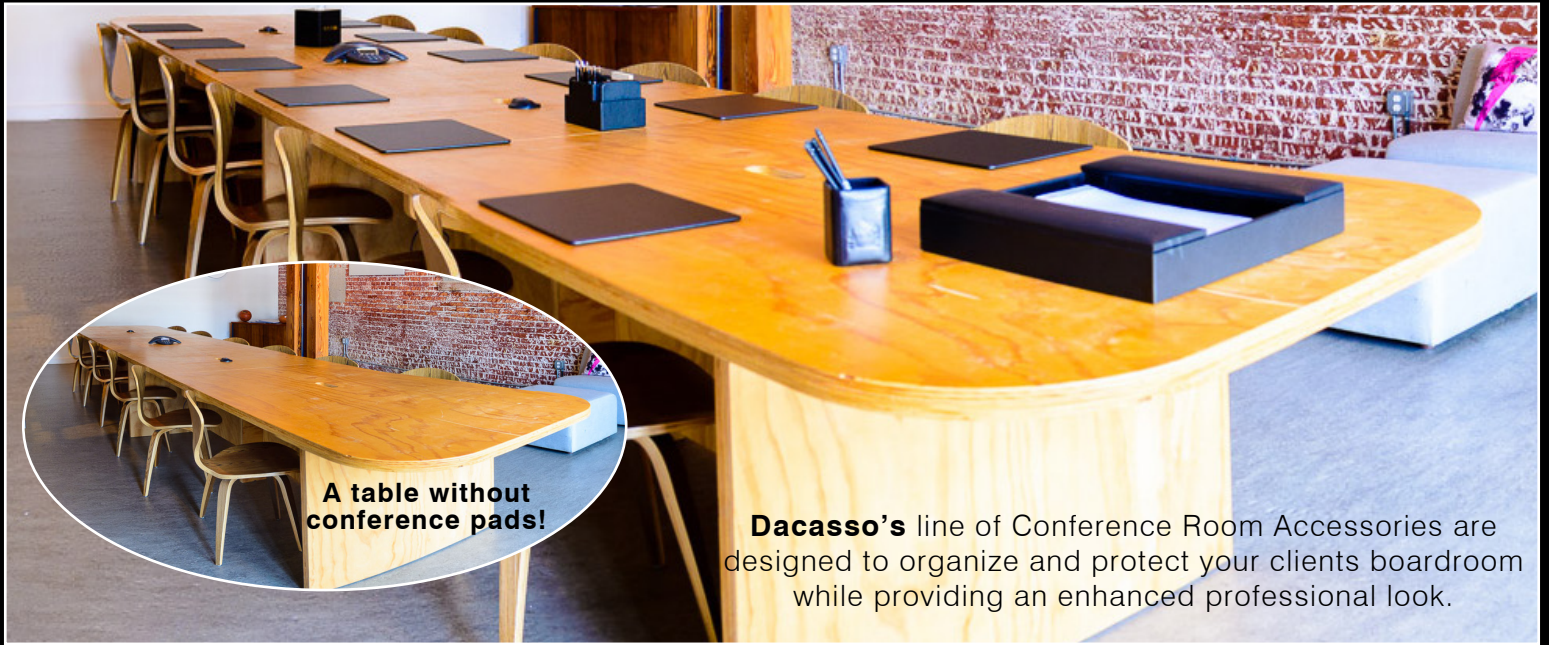

DACASSO®

MANUFACTURER OF FINE LEATHER DESK & CONFERENCE ROOM ACCESSORIES

A table without conference pads!

Dacasso's line of Conference Room Accessories are designed to organize and protect your clients boardroom while providing an enhanced professional look.

• CONFERENCE TABLE PADS

Dacasso Conference Table Pads are available in several sizes, shapes and colors. They are produced in top-grain leather, bonded leather or leatherette to meet the needs of any budget. Check with your rep to see all the options.

P4615

P3410

D1052

CONTACT:

• CONFERENCE ROOM ORGANIZERS

The Conference Room Organizer is available in two designs. The Basic Organizer features three compartments for writing pads and supplies. The Enhanced Organizer is made with six lidded compartments and an open section for legal or standard writing pads. Both options are made using top-grain leather and velveteen interior linings.