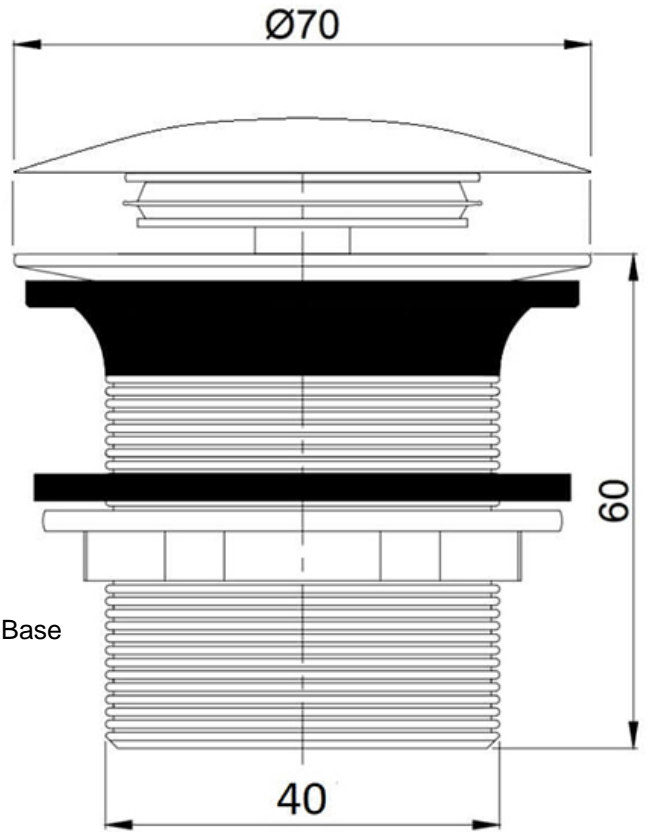

## TitanCast 40mm Safety Pull-Out Bath Waste - Satin Silk White

**Code:** TC400PU

### Specifications

- Material: TitanCast Solid Surface top and Chrome on Brass Base
- Finish: Satin silk white and gloss white stocked in Australia.