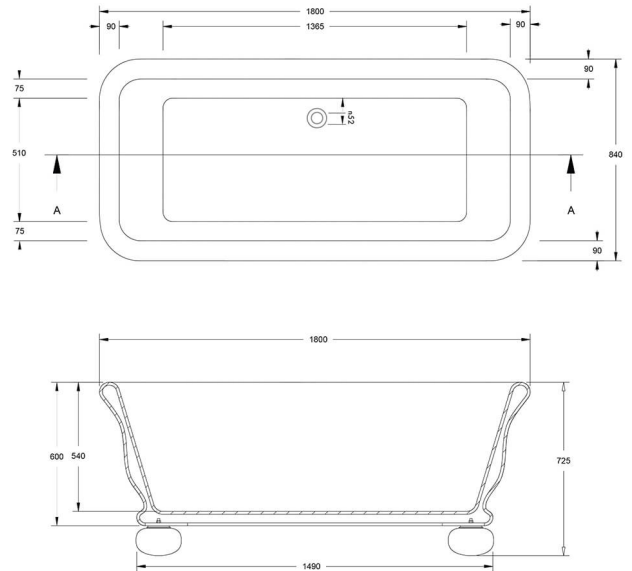

## Kirkham 180 x 84 TitanCast Solid Surface Bath With Ball Feet - Satin Silk White

Code: KIF1810TCB

TRADITIONAL & HAMPTONS STYLE SPECIALISTS

### Specifications

- Requires Waste: 40mm waste without overflow
- Optional TitanCast 40mm Bath Pop-Up Waste is also available
- Bath Weight: 130kg
- Water capacity: 200 Litres/200kg
- Made in South Africa
- Satin Silk is stocked in Australia