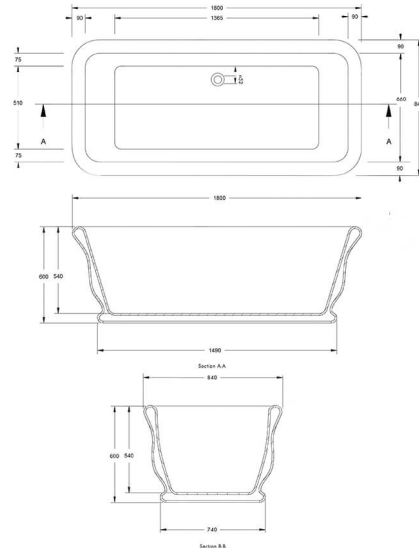

Kirkham 180 x 84 TitanCast Solid Surface Bath - Gloss White

Code: KI1800TCB-GW

BATHROOM | KITCHEN | LAUNDRY | TRADITIONAL & HAMPTONS STYLE SPECIALISTS

Specifications

- Material: TitanCast Solid Surface
- Requires Waste: 40mm waste without overflow
- Optional TitanCast 40mm Bath Pop-Up Waste is also available
- Bath Weight: 130kg
- Water capacity: 200 Litres/200kg
- Made in South Africa
- Satin Silk is stocked in Australia
- Also available with ball feet, enquire for pricing.