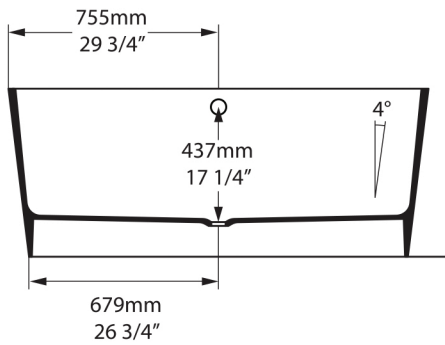

### Related collections

ios 54

ios 80

Luxury Backrest

ios

IOS-N-xx-NO

Top view

Front view

Side view

Section BB  
Shown with K12 waste kit

Section AA

\*All measurements subject to +/-5% tolerance  
\*Overflow hole not drilled

l = 1511mm / 59 1/2"  
w = 802mm / 31 5/8"  
h = 600mm / 23 5/8"

404 KG	318 ltr
276 KG	190 ltr
86 KG	0 ltr