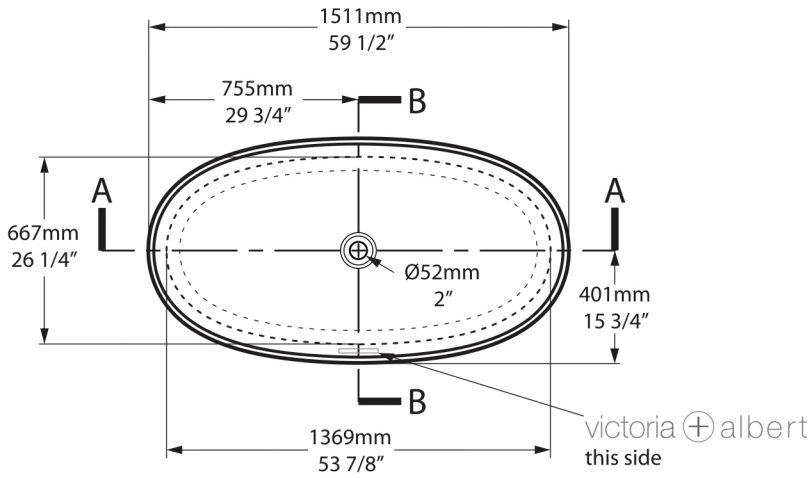

### Related collections

ios 54

ios 80

Luxury Backrest

ios

IOS-N-xx-NO

Top view

Front view

Side view

Section BB  
Shown with K12 waste kit

Section AA

\*All measurements subject to +/-5% tolerance  
\*Overflow hole not drilled

l = 1511mm / 59 1/2"  
w = 802mm / 31 5/8"  
h = 600mm / 23 5/8"

404 KG	318 ltr
276 KG	190 ltr
86 KG	0 ltr