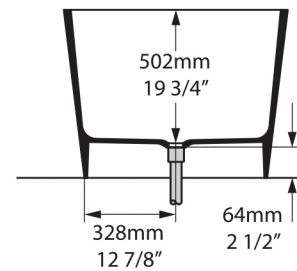

### Related collections

ios 54

ios 80

Luxury Backrest

ios

IOS-N-xx-NO

Top view

Front view

Side view

Section BB  
Shown with K12 waste kit

Section AA

\*All measurements subject to +/-5% tolerance  
\*Overflow hole not drilled

l = 1511mm / 59 1/2"  
w = 802mm / 31 5/8"  
h = 600mm / 23 5/8"

404 KG	318 ltr
276 KG	190 ltr
86 KG	0 ltr