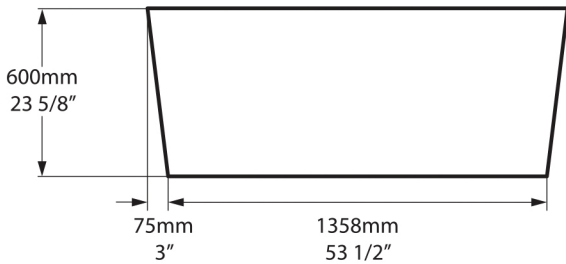

### Related collections

ios 54

ios 80

Luxury Backrest

ios

IOS-N-xx-NO

Top view

Front view

Side view

Section BB  
Shown with K12 waste kit

Section AA

\*All measurements subject to +/-5% tolerance  
\*Overflow hole not drilled

l = 1511mm / 59 1/2"  
w = 802mm / 31 5/8"  
h = 600mm / 23 5/8"

404 KG	318 ltr
276 KG	190 ltr
86 KG	0 ltr