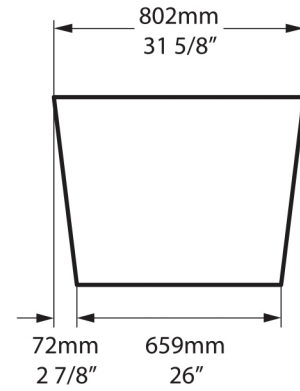

### Related collections

ios 54

ios 80

Luxury Backrest

ios

IOS-N-xx-NO

Top view

Front view

Side view

Section BB  
Shown with K12 waste kit

Section AA

\*All measurements subject to +/-5% tolerance  
\*Overflow hole not drilled

l = 1511mm / 59 1/2"  
w = 802mm / 31 5/8"  
h = 600mm / 23 5/8"

404 KG	318 ltr
276 KG	190 ltr
86 KG	0 ltr