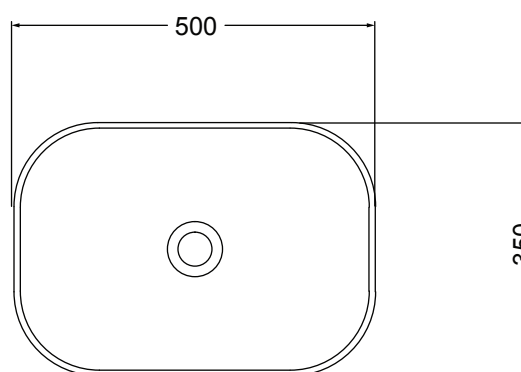

### STYLE

Bench Mounted Basin

### OVERFLOW & WASTE

32mm Overflow Plug &  
Waste not included

\*In-stock and on demand matte white.  
Normal stock outages may apply however lead times will remain minimal.

Note: All dimensions are in millimetres and are subject to normal manufacturing variances.  
Studio Bagno reserves the right to alter dimensions at any time. Date created: 05/12/2023