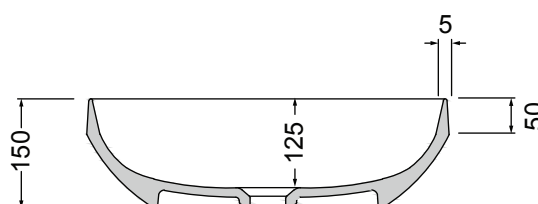

### OVERFLOW & WASTE

32mm Overflow Plug &  
Waste not included

\*In-stock and on demand matte white.  
Normal stock outages may apply however lead times will remain minimal.

Note: All dimensions are in millimetres and are subject to normal manufacturing variances.  
Studio Bagno reserves the right to alter dimensions at any time. Date created: 05/12/2023