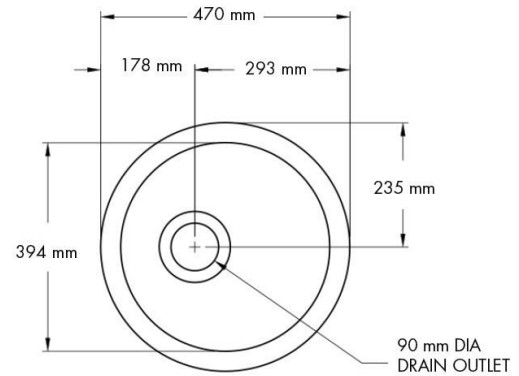

## Cuisine Round 47 Inset / Undermount Fine Fireclay Gloss White Sink

**Code:** CUR47FS

### Specifications

- Material: Fine Fireclay
- Finish: White Gloss
- Waste outlets included: 90x50mm Stainless Steel Basket Wastes
- Mounting options: Inset & Undermount
- Capacity: 27L
- Internal depth: 200mm
- Suitable for use with food waste disposer – we recommend purchase of an extended flange and a model with anti-vibration collar
- Note: Fine Fireclay is a natural product and therefore subject to variations. This should be seen as a quality that adds to its unique natural beauty. Variations +/- 2% to the specifications are common and acceptable and are within industry tolerance. We always recommend the cabinet maker and stone provider has the actual sink with them to measure before making cabinetry or cutting stone. For more information please visit our Installation Care & Warranty page or Contact Us.

### Product Options

CUR47SSG: Cuisine Round 47 x 47 Stainless Steel Grid

CUR47FS: Cuisine Round 47 Inset / Undermount Fine Fireclay Sink