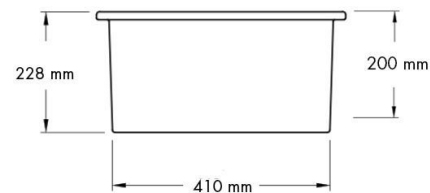

### Specifications

- Material: Fine Fireclay
- Finish: White Gloss
- Waste outlets included: 90x50mm Stainless Steel Basket Wastes
- Mounting options: Inset & Undermount
- Capacity: 27L
- Internal depth: 200mm
- Suitable for use with food waste disposer – we recommend purchase of an extended flange and a model with anti-vibration collar
- Note: Fine Fireclay is a natural product and therefore subject to variations. This should be seen as a quality that adds to its unique natural beauty. Variations +/- 2% to the specifications are common and acceptable and are within industry tolerance. We always recommend the cabinet maker and stone provider has the actual sink with them to measure before making cabinetry or cutting stone. For more information please visit our Installation Care & Warranty page or Contact Us.