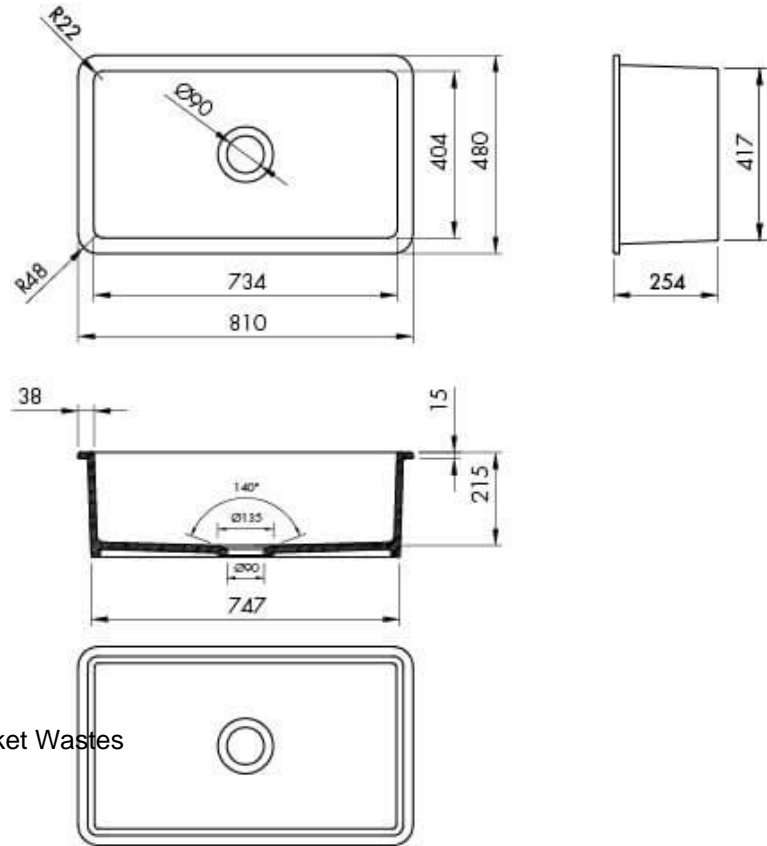

Cuisine 81 x 48 Inset / Undermount Fine Fireclay Matte White Sink

Code: CU813FS-MW

Specifications

- Material: Fine Fireclay
- Finish: Matte White
- Waste outlets included: 90x50mm Stainless Steel Basket Wastes
- Mounting options: Inset & Undermount
- Capacity: 58L
- Internal depth: 220mm
- Suitable for use with food waste disposer – we recommend purchase of an extended flange and a model with anti-vibration collar
- Note: Fine Fireclay is a natural product and therefore subject to variations. This should be seen as a quality that adds to its unique natural beauty. Variations +/- 2% to the specifications are common and acceptable and are within industry tolerance. We always recommend the cabinet maker and stone provider has the actual sink with them to measure before making cabinetry or cutting stone. For more information please visit our Installation Care & Warranty page or Contact Us.

Product Options

CU813FS-MW: Cuisine 81 x 48 Inset / Undermount Fine Fireclay Matte White Sink

CU813FS-MW-OF: Cuisine 81 x 48 Inset / Undermount Fine Fireclay Matte White Sink with Overflow

Warranty

For peace of mind, Turner Hastings offers the following warranty on this product and its components: