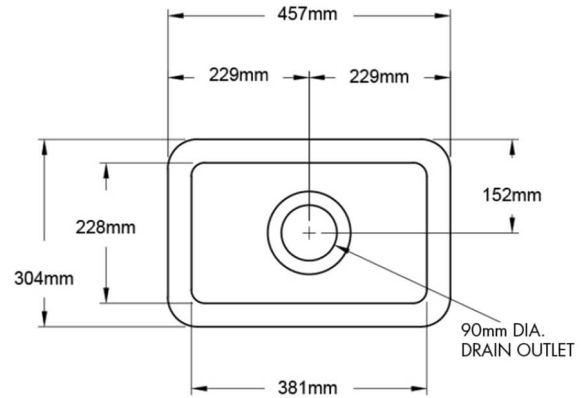

Cuisine 30 x 46 Inset / Undermount Fine Fireclay Matte White Sink

Code: CU303FS-MW

BATHROOM | KITCHEN | LAUNDRY | TRADITIONAL & HAMPTONS STYLE SPECIALISTS

Specifications

- Material: Fine Fireclay
- Finish: Matte White
- Waste outlets included: 90x50mm Stainless Steel Basket Wastes
- Mounting options: Inset & Undermount
- Capacity: 17L
- Internal depth: 175mm
- Approx. internal radius: 15 mm
- Approx. external radius: 45 mm
- Suitable for use with food waste disposer – we recommend purchase of an extended flange and a model with anti-vibration collar
- Note: Fine Fireclay is a natural product and therefore subject to variations. This should be seen as a quality that adds to its unique natural beauty. Variations +/- 2% to the specifications are common and acceptable and are within industry tolerance. We always recommend the cabinet maker and stone provider has the actual sink with them to measure before making cabinetry or cutting stone. For more information please visit our Installation Care & Warranty page or Contact Us.

Product Options

CU303FS-MW: Cuisine 30 x 46 Inset / Undermount Fine Fireclay Sink

Warranty

For peace of mind, Turner Hastings offers the following warranty on this product and its components:

Fine fireclay - Lifetime