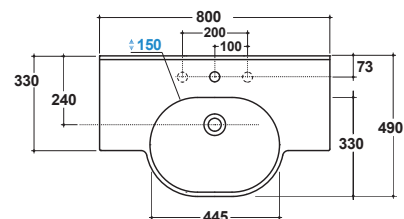

4ALL WASHBASIN ME080BI

CE EN 14688:2015

Ceramic antibacterial effect
BATAFORM®

Glazed product with
CERASLIDE®

Bagno di Colore

Cod. **ME080BI**

Basin 80.49 h20cm. Wall-hung installation or on structur.
Fixing kit included. Weight 19,2kg.

GLOBO

* Fortapsmounted on counter top

Cod. **FI012BI**

Pushopen valve drain with ceramic top for basins with overflow. Weight 0,5Kg

Cod. **FI012CR**

Pushopen chromed valve drain for basins with overflow. Weight 0,5Kg

MODE WASHBASIN ME100BI

CE EN 14688:2015

Ceramic antibacterial effect
BATAFORM®

Glazed product with
CERASLIDE®

Bagno di Colore

Cod. **ME100BI**

Basin 100.49 h20cm. Wall-hung installation or on structur.
Fixing kit included. Weight 22,8kg.