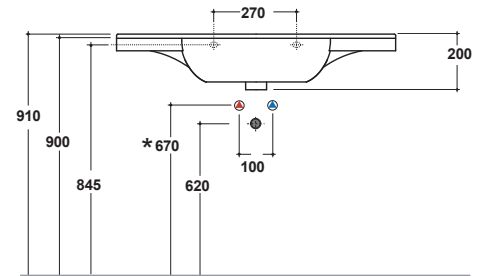

MODE WASHBASIN ME100BI

CE EN 14688:2015

Ceramic antibacterial effect
BATAFORM®

Glazed product with
CERASLIDE®

Bagno di Colore

Cod. **ME100BI**

Basin 100.49 h20cm. Wall-hung installation or on structur.
Fixing kit included. Weight 22,8kg.

GLOBO

* Fortapsmounted on counter top

Cod. **FI012BI**

Pushopen valve drain with ceramic top for basins with overflow. Weight 0,5Kg

Cod. **FI012CR**

Pushopen chromed valve drain for basins with overflow. Weight 0,5Kg