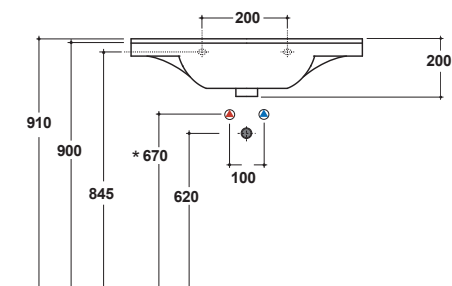

4ALL WASHBASIN ME080BI

CE EN 14688:2015

Ceramic antibacterial effect
BATAFORM®

Glazed product with
CERASLIDE®

Bagno di Colore

Cod. **ME080BI**

Basin 80.49 h20cm. Wall-hung installation or on structur.
Fixing kit included. Weight 19,2kg.

GLOBO

* Fortapsmounted on counter top

Cod. **FI012BI**

Pushopen valve drain with ceramic top for basins with overflow. Weight 0,5Kg

Cod. **FI012CR**

Pushopen chromed valve drain for basins with overflow. Weight 0,5Kg

MODE WASHBASIN ME100BI

CE EN 14688:2015

Ceramic antibacterial effect
BATAFORM®

Glazed product with
CERASLIDE®

Bagno di Colore

Cod. **ME100BI**

Basin 100.49 h20cm. Wall-hung installation or on structur.
Fixing kit included. Weight 22,8kg.