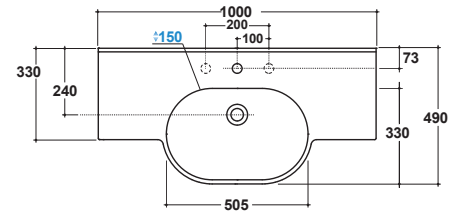

4ALL WASHBASIN ME080BI

CE EN 14688:2015

Ceramic antibacterial effect
BATAFORM®

Glazed product with
CERASLIDE®

Bagno di Colore

Cod. **ME080BI**

Basin 80.49 h20cm. Wall-hung installation or on structur.
Fixing kit included. Weight 19,2kg.

MODE WASHBASIN ME100BI

CE EN 14688:2015

Ceramic antibacterial effect
BATAFORM®

Glazed product with
CERASLIDE®

Bagno di Colore

Cod. **ME100BI**

Basin 100.49 h20cm. Wall-hung installation or on structur.
Fixing kit included. Weight 22,8kg.

GLOBO

* Fortapsmounted on counter top

Cod. **FI012BI**

Pushopen valve drain with ceramic top for basins with overflow. Weight 0,5Kg

Cod. **FI012CR**

Pushopen chromed valve drain for basins with overflow. Weight 0,5Kg