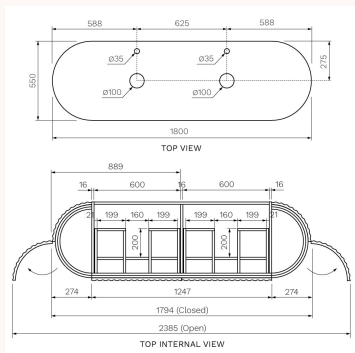

Product type

Vanity Cabinets

Brand

PARISI

Collection

Abbraccio

Range

Design

Designers

PARISI Design Team

WxDxH

1800mm x 550mm x 842mm

Colour / Finish

Material

Multi-wood Premium Joinery | Porcelain

Tap Hole Options

No Tap Hole | 2 Tap Hole

Warranty

10 Year Warranty

Availability

Stocked Item

Fixing Types

Floor Mounted

Features:

- Porcelain top • Suitable for Two Basins • Single Drawer Design with European Internal Drawer Compartments • Opening Side Storage Compartments • Multi-wood Premium Joinery • Polyurethane Finish • Finger-pull Handle • High-quality Steel Drawer Sides • Luxury Silent Soft-Function Drawer Mechanism • Basin sold separately to suit options with tap holes or without • Matching Legs for a Floor Standing option

Installation Instructions:

Basin sold separately. Suitable for wall plumbing installation only. Legs are decorative. The cabinet must be mounted securely onto the wall.

PARISI