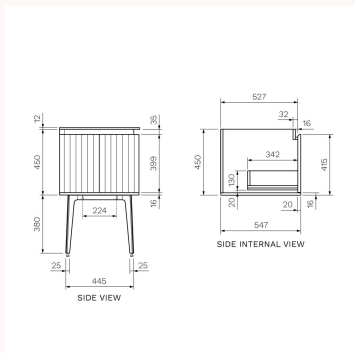

Abbraccio 1200 Wall Cabinet with Legs Matt White with Porcelain Top

ABR-1200LGS-MW-SW, ABR-1200LGS-MW-TW, ABR-1201LGS-MW-SW, ABR-1201LGS-MW-TW

The Abbraccio bathroom furniture collections feature Porcelain bench tops mounted on PARISI's premium [Multi-wood](#) cabinetry. Find the perfect piece to complement your unique style with the choice of size, cabinet colour and porcelain bench top finish, then add the finishing touch with your choice of the perfect basin creating a bespoke one off piece for your home. These beautiful vanities are designed to be complemented by a specific range of basins, which are sold separately. We recommend basins to suit options with [1 Tap Hole](#) or [without Tap Holes](#). Note Matt White vanities are finished in [Polyurethane Paint](#).

Product type	Vanity Cabinets
Brand	PARISI
Collection	Abbraccio
Range	Design
Designers	PARISI Design Team
WxDxH	1200mm x 550mm x 842mm
Colour / Finish	<div style="display: flex; justify-content: space-around; align-items: center;"> <div style="text-align: center;">  <p>Matt White Snow White</p> </div> <div style="text-align: center;">  <p>Matt White Twilight White</p> </div> </div>
Material	Multi-wood Premium Joinery Porcelain
Tap Hole Options	No Tap Hole 1 Tap Hole

Designers

PARISI Design Team

WxDxH

1400mm x 550mm x 842mm

Colour / Finish

 Matt White | Snow White

 Matt White | Twilight White

Material

Designers

PARISI Design Team

WxDxH

1800mm x 550mm x 842mm

Colour / Finish

Material

Multi-wood Premium Joinery | Porcelain

Tap Hole Options