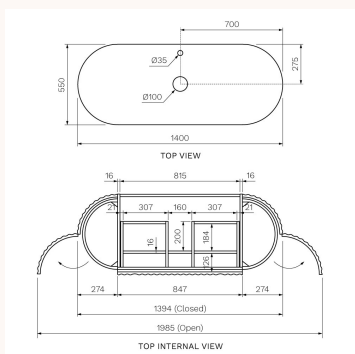

Product type

Vanity Cabinets

Brand

PARISI

Collection

Abbraccio

Range

Design

Designers

PARISI Design Team

WxDxH

1400mm x 550mm x 842mm

Colour / Finish

Matt White | Snow White

Matt White | Twilight White

Material

Multi-wood Premium Joinery | Porcelain

Tap Hole Options

No Tap Hole | 1 Tap Hole

Warranty

10 Year Warranty

Availability

Stocked Item

Fixing Types

Floor Mounted

Features:

- Porcelain top
- Single Drawer Design with European Internal Drawer Compartments
- Opening Side Storage Compartments
- Multi-wood Premium Joinery
- Polyurethane Finish
- Finger-pull Handle
- High-quality Steel Drawer Sides
- Luxury Silent Soft-Function Drawer Mechanism
- Basin sold separately to suit options with tap holes or without
- Matching Legs for a Floor Standing option

Installation Instructions:

Basin sold separately. Suitable for wall plumbing installation only. Legs are decorative. The cabinet must be mounted securely onto the wall.

PARISI