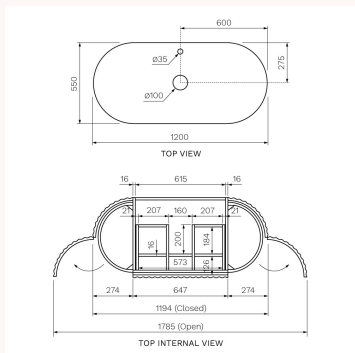

Product type	Vanity Cabinets
Brand	PARISI
Collection	Abbraccio
Range	Design
Designers	PARISI Design Team
WxDxH	1200mm x 550mm x 842mm
Colour / Finish	<div style="display: flex; justify-content: space-around; align-items: center;"> <div style="text-align: center;">  <p>Matt White Snow White</p> </div> <div style="text-align: center;">  <p>Matt White Twilight White</p> </div> </div>
Material	Multi-wood Premium Joinery Porcelain
Tap Hole Options	No Tap Hole 1 Tap Hole

Designers

PARISI Design Team

WxDxH

1400mm x 550mm x 842mm

Colour / Finish

 Matt White | Snow White

 Matt White | Twilight White

Material

Designers

PARISI Design Team

WxDxH

1800mm x 550mm x 842mm

Colour / Finish

Material

Multi-wood Premium Joinery | Porcelain

Tap Hole Options