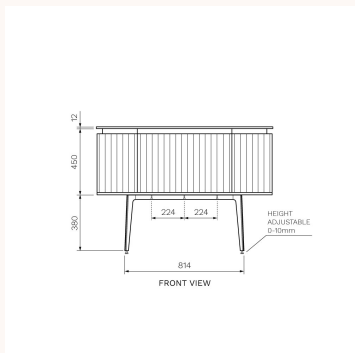

Abbraccio 1200 Wall Cabinet with Legs Matt White with Porcelain Top

ABR-1200LGS-MW-SW, ABR-1200LGS-MW-TW, ABR-1201LGS-MW-SW, ABR-1201LGS-MW-TW

The Abbraccio bathroom furniture collections feature Porcelain bench tops mounted on PARISI's premium [Multi-wood](#) cabinetry. Find the perfect piece to complement your unique style with the choice of size, cabinet colour and porcelain bench top finish, then add the finishing touch with your choice of the perfect basin creating a bespoke one off piece for your home. These beautiful vanities are designed to be complemented by a specific range of basins, which are sold separately. We recommend basins to suit options with [1 Tap Hole](#) or [without Tap Holes](#). Note Matt White vanities are finished in [Polyurethane Paint](#).

Product type	Vanity Cabinets
Brand	PARISI
Collection	Abbraccio
Range	Design
Designers	PARISI Design Team
WxDxH	1200mm x 550mm x 842mm
Colour / Finish	<div style="display: flex; justify-content: space-around; align-items: center;"> <div style="text-align: center;">  <p>Matt White Snow White</p> </div> <div style="text-align: center;">  <p>Matt White Twilight White</p> </div> </div>
Material	Multi-wood Premium Joinery Porcelain
Tap Hole Options	No Tap Hole 1 Tap Hole