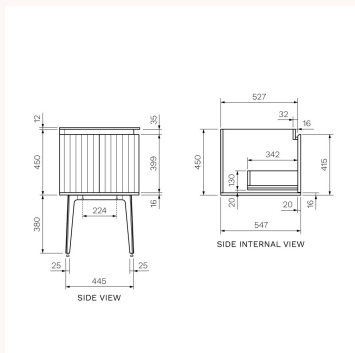

Product type

Vanity Cabinets

Brand

PARISI

Collection

Abbraccio

Range

Design

Designers

PARISI Design Team

WxDxH

1800mm x 550mm x 842mm

Colour / Finish

Material

Multi-wood Premium Joinery | Porcelain

Tap Hole Options

No Tap Hole | 2 Tap Hole

Warranty

10 Year Warranty

Availability

Stocked Item

Fixing Types

Floor Mounted

Features:

- Porcelain top • Suitable for Two Basins • Single Drawer Design with European Internal Drawer Compartments • Opening Side Storage Compartments • Multi-wood Premium Joinery • Polyurethane Finish • Finger-pull Handle • High-quality Steel Drawer Sides • Luxury Silent Soft-Function Drawer Mechanism • Basin sold separately to suit options with tap holes or without • Matching Legs for a Floor Standing option

Installation Instructions:

Basin sold separately. Suitable for wall plumbing installation only. Legs are decorative. The cabinet must be mounted securely onto the wall.

PARISI