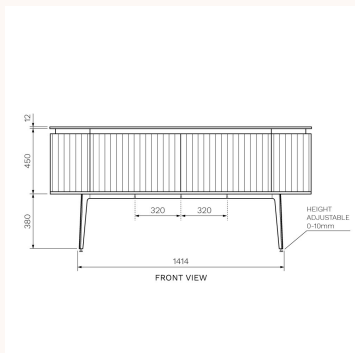

Product type

Vanity Cabinets

Brand

PARISI

Collection

Abbraccio

Range

Design

Designers

PARISI Design Team

WxDxH

1800mm x 550mm x 842mm

Colour / Finish

Material

Multi-wood Premium Joinery | Porcelain

Tap Hole Options

No Tap Hole | 2 Tap Hole

Warranty

10 Year Warranty

Availability

Stocked Item

Fixing Types

Floor Mounted

Features:

- Porcelain top • Suitable for Two Basins • Single Drawer Design with European Internal Drawer Compartments • Opening Side Storage Compartments • Multi-wood Premium Joinery • Polyurethane Finish • Finger-pull Handle • High-quality Steel Drawer Sides • Luxury Silent Soft-Function Drawer Mechanism • Basin sold separately to suit options with tap holes or without • Matching Legs for a Floor Standing option

Installation Instructions:

Basin sold separately. Suitable for wall plumbing installation only. Legs are decorative. The cabinet must be mounted securely onto the wall.

PARISI