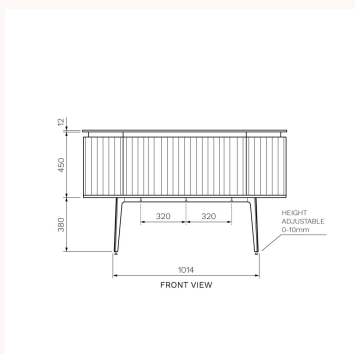

PARISI

Abbraccio 1400 Wall Cabinet with Legs Matt White with Porcelain Top

ABR-1400LGS-MW-SW, ABR-1400LGS-MW-TW, ABR-1401LGS-MW-SW, ABR-1401LGS-MW-TW

The Abbraccio bathroom furniture collections feature Porcelain bench tops mounted on PARISI's premium [Multi-wood](#) cabinetry. Find the perfect piece to complement your unique style with the choice of size, cabinet colour and porcelain bench top finish, then add the finishing touch with your choice of the perfect basin creating a bespoke one off piece for your home. These beautiful vanities are designed to be complemented by a specific range of basins, which are sold separately. We recommend basins to suit options with [1 Tap Hole](#) or [without Tap Holes](#). Note Matt White vanities are finished in [Polyurethane Paint](#).