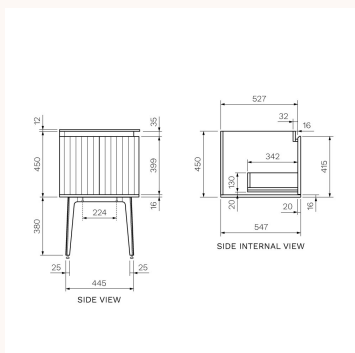

PARISI

Abbraccio 1400 Wall Cabinet with Legs Matt White with Porcelain Top

ABR-1400LGS-MW-SW, ABR-1400LGS-MW-TW, ABR-1401LGS-MW-SW, ABR-1401LGS-MW-TW

The Abbraccio bathroom furniture collections feature Porcelain bench tops mounted on PARISI's premium [Multi-wood](#) cabinetry. Find the perfect piece to complement your unique style with the choice of size, cabinet colour and porcelain bench top finish, then add the finishing touch with your choice of the perfect basin creating a bespoke one off piece for your home. These beautiful vanities are designed to be complemented by a specific range of basins, which are sold separately. We recommend basins to suit options with [1 Tap Hole](#) or [without Tap Holes](#). Note Matt White vanities are finished in [Polyurethane Paint](#).

Designers

PARISI Design Team

WxDxH

1400mm x 550mm x 842mm

Colour / Finish

 Matt White | Snow White

 Matt White | Twilight White

Material

Designers

PARISI Design Team

WxDxH

1800mm x 550mm x 842mm

Colour / Finish

Material

Multi-wood Premium Joinery | Porcelain

Tap Hole Options