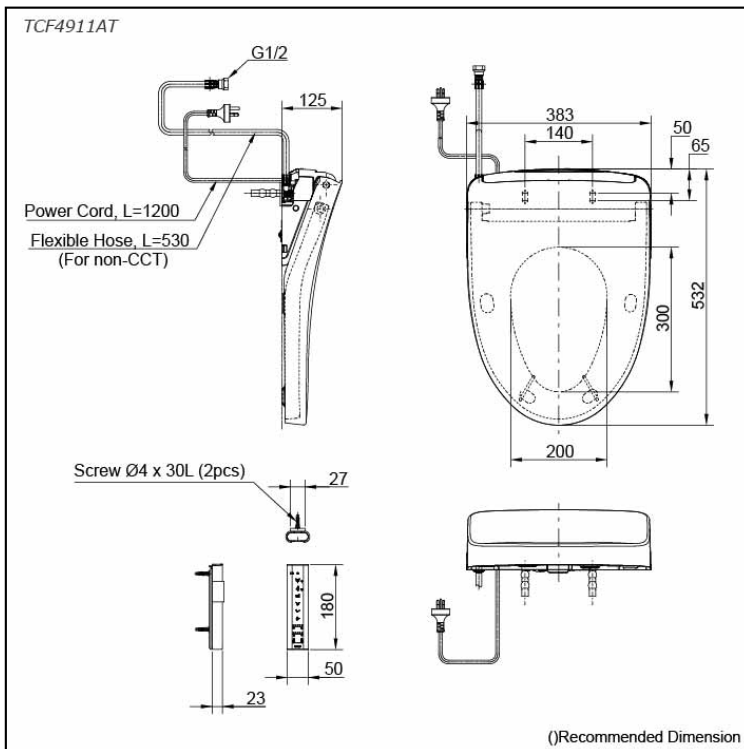

Specifications

- Flush System : TORNADO FLUSH
 Water Use : 4.5L / 3L
 Rough-in : 140~275mm
 Bowl Shape : Elongated
 Water Pressure : 0.07MPa~0.75MPa
 Size : 498W x 740D x 670H mm

Parts description

- **C636DE#XW**
One piece toilet
- **C636CDREA**
One piece toilet with Concealed feature, hiding all wiring inside the bowl

Optional Parts

- TC393VS#W
Soft Close Seat & Cover
- TCF4911EAT
WASHLET

Colors

White (CEFIONTECT)

Please consult a TOTO representative for details

WASHLET

Features

- EWATER+ spreads out and keeps clean toilet bowl and nozzle by preventing bacterial with sanitizing effect
- Auto lid opening and closing
- Maximized comfort function with new wide front and pulsating cleansing
- Fully equipped with comfortable rear, front and oscillating cleansing functions
- Build-in with Motion Sensor - Microwave technology
- Infrared Sensor for remote control capabilities
- Adjustable WARM AIR DRYING
- HEATED SEAT with temperature control
- Auto powerful DEODORIZER activates after every usage

EWATER+ is made from tap water by electrolyzed chloride ion without any chemicals. After use, it returns to normal water in the state of safe and environmental friendly

Specifications

Bowl Shape:	Elongated
Water Pressure:	0.05Mpa~0.75Mpa
Power Rating:	220~240V , 50/60Hz, 830~839W
Length of Power Cord:	1.2 m
Material:	Plastic
Size:	383W x 532D x 125H mm

Parts description

- TCF4911AT WASHLET Elongated

Colors

White #NW1