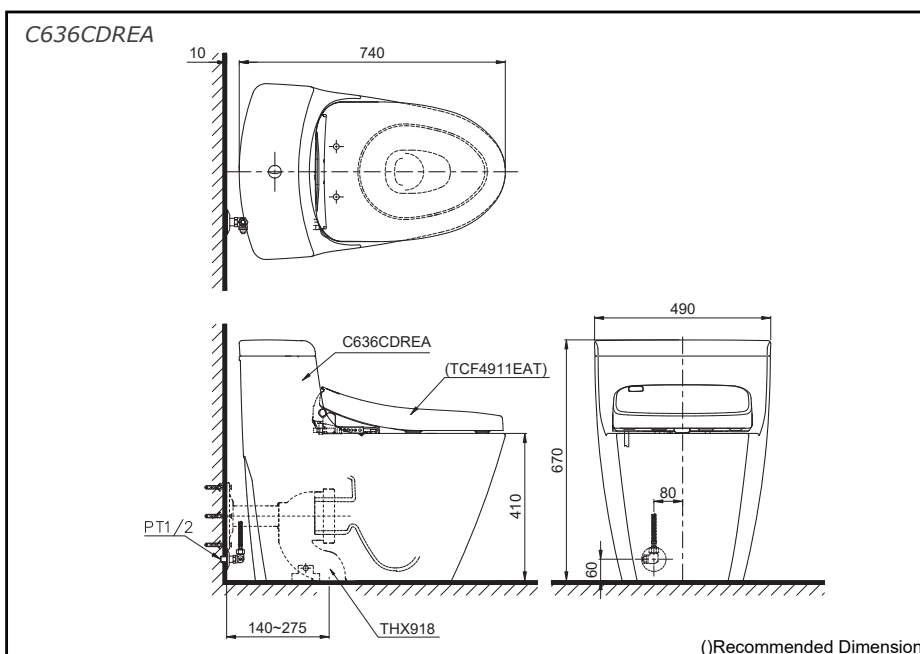

Colors

White (CEFIONTECT)

Please consult a TOTO representative for details