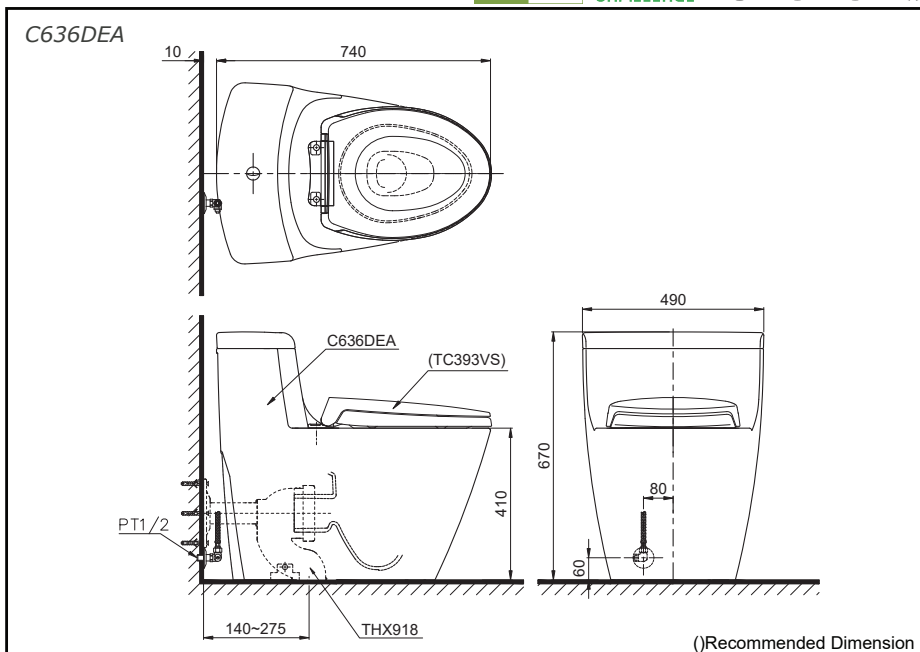

Colors

White (CEFIONTECT)

Please consult a TOTO representative for details