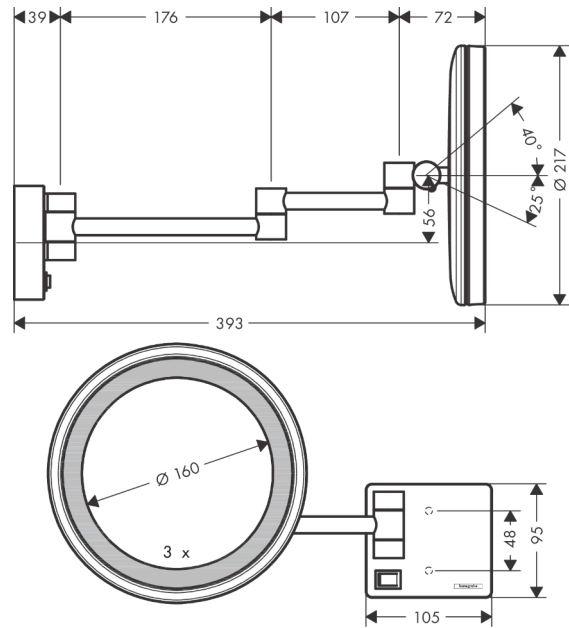

AddStoris

Shaving mirror with LED light

Surfaces: **Matt White** Article Number: **41790700**

Description

Design awards

reddot winner 2021

Product image

Scale drawing

AddStoris

Shaving mirror

Surfaces: **Matt White** Article Number: **41791700**

Description

Design awards

reddot winner 2021

Product image

Scale drawing