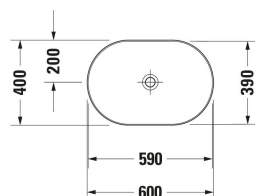

Luv Washbowl # 037960..00 / 037960..00 / 037960..00

|< 600 mm >|

Washbowl	Dimension	Weight	Order number
DuraCeram®, Oval, Tap hole platform: No, Overflow: No, grounded, Incl. ceramic drain cover, Incl. slotted waste, 600 mm			
Colors			
00 White Alpin 23 White/Grey Satin matt 26 White/White Satin Matt			
Variant			
☒ White High Gloss, Number of washing areas: 1 Middle		8.900 kg	037960..00
☒ Interior colour White High Gloss, Exterior colour Grey Satin Matt, Number of washing areas: 1 Middle		8.900 kg	037960..00
☒ Interior colour White High Gloss, Exterior colour White Satin Matt, Number of washing areas: 1 Middle		8.900 kg	037960..00
Sanitary ceramics with the special WonderGliss surface finish will remain clean and attractive-looking for a long time to come. When ordering WonderGliss please add a "1" as eleventh digit to the model number.			
Accessory			
Design siphon Brass, Outlet drain: horizontal, Suitable for Washbasin	70 x 425 mm	1.5 kg	005036
Suitable products			
Console vanity unit wall-mounted Number of pull-out compartments: 1, Incl. console: Yes, Tap hole drillings possible, Handle Silver, Soft self-closing automatic with damping, 800 x 550 mm	800 x 550 mm		KT6694
Console vanity unit wall-mounted Number of pull-out compartments: 1, Incl. console: Yes, Tap hole drillings possible, Handle Silver, Soft self-closing automatic with damping, 1000 x 550 mm	1000 x 550 mm		KT6695
Console vanity unit wall-mounted Number of pull-out compartments: 1, Incl. console: Yes, Tap hole drillings possible, Handle Silver, Soft self-closing automatic with damping, 1200 x 550 mm	1200 x 550 mm		KT6696