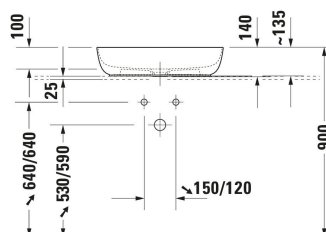

Luv Washbowl # 037960..00 / 037960..00 / 037960..00

|< 600 mm >|

Washbowl	Dimension	Weight	Order number
DuraCeram®, Oval, Tap hole platform: No, Overflow: No, grounded, Incl. ceramic drain cover, Incl. slotted waste, 600 mm			
Colors			
00 White Alpin 23 White/Grey Satin matt 26 White/White Satin Matt			
Variant			
☒ White High Gloss, Number of washing areas: 1 Middle		8.900 kg	037960..00
☒ Interior colour White High Gloss, Exterior colour Grey Satin Matt, Number of washing areas: 1 Middle		8.900 kg	037960..00
☒ Interior colour White High Gloss, Exterior colour White Satin Matt, Number of washing areas: 1 Middle		8.900 kg	037960..00
Sanitary ceramics with the special WonderGliss surface finish will remain clean and attractive-looking for a long time to come. When ordering WonderGliss please add a "1" as eleventh digit to the model number.			
Accessory			
Design siphon Brass, Outlet drain: horizontal, Suitable for Washbasin	70 x 425 mm	1.5 kg	005036
Suitable products			
Console vanity unit wall-mounted Number of pull-out compartments: 1, Incl. console: Yes, Tap hole drillings possible, Handle Silver, Soft self-closing automatic with damping, 800 x 550 mm	800 x 550 mm		KT6694
Console vanity unit wall-mounted Number of pull-out compartments: 1, Incl. console: Yes, Tap hole drillings possible, Handle Silver, Soft self-closing automatic with damping, 1000 x 550 mm	1000 x 550 mm		KT6695
Console vanity unit wall-mounted Number of pull-out compartments: 1, Incl. console: Yes, Tap hole drillings possible, Handle Silver, Soft self-closing automatic with damping, 1200 x 550 mm	1200 x 550 mm		KT6696