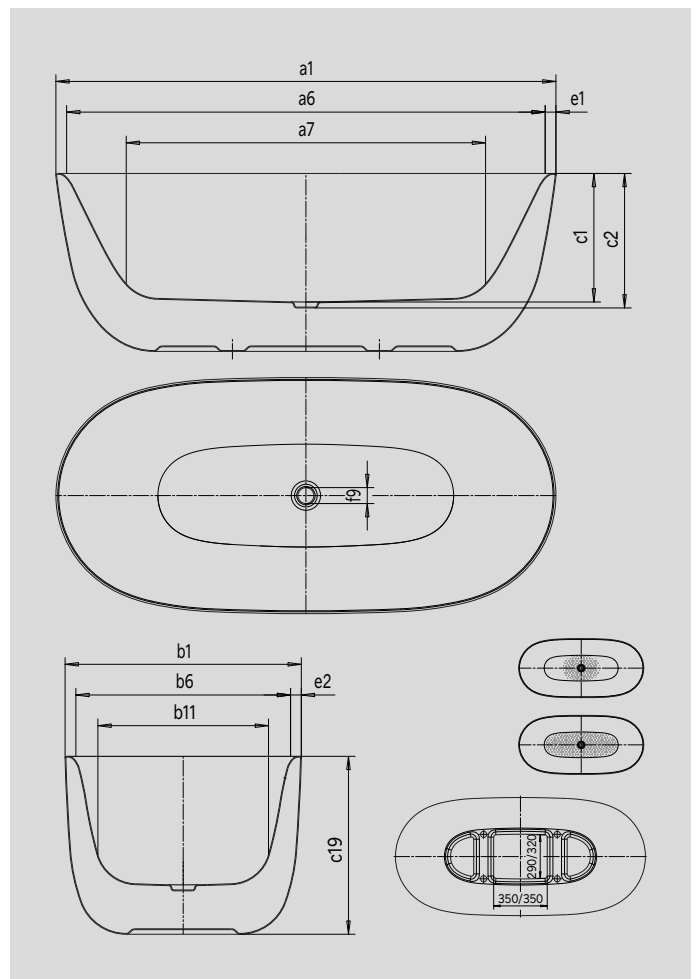

MEISTERSTÜCK OYO DUO

- An unprecedented Egg Shape design made of sustainable steel enamel by means of the highest German engineering skills
- a graceful design sculpture that integrates harmoniously into the bathroom space, flowing and almost seeming to float
- inspired by Japanese porcelain design: the double-walled product impresses with its minimal organic lines and elegant functionality
- the inner shape offers maximum lying comfort, even for two people, with two identical backrests and a central waste
- available in numerous colours of the Coordinated Colours Collection
- Installation information: The free space under the bathtub enables installation without a screed recess for lowering the waste fitting

Similar illustration

Model		1050-4035
External length	a_1	1630 mm
Internal length (top)	a_6	1560 mm
Internal length (bottom)	a_7	1171 mm
External width	b_1	770 mm
Internal width (top)	b_6	700 mm
Internal width (bottom)	b_{11}	556 mm
Depth inside	c_1	419 mm
Depth incl. waste hole	c_2	439 mm
Height of bath	c_{19}	580 mm
Width of rim (foot end; long side)	e_1 ; e_2	35; 35 mm
Diameter of waste hole	f_9	Ø 52 mm
Net weight		95 kg
Water volume		148 l
Anti-slip		478 x 332 mm
Full anti-slip		915 x 332 mm

Similar illustration

Model		1051-4035
External length	a ₁	1730 mm
Internal length (top)	a ₆	1660 mm
Internal length (bottom)	a ₇	1275 mm
External width	b ₁	820 mm
Internal width (top)	b ₆	750 mm
Internal width (bottom)	b ₁₁	606 mm
Depth inside	c ₁	419 mm
Depth incl. waste hole	c ₂	439 mm
Height of bath	c ₁₉	580 mm
Width of rim (foot end; long side)	e ₁ ; e ₂	35; 35 mm
Diameter of waste hole	f ₉	Ø 52 mm
Water volume		186 l
Net weight		105 kg
Anti-slip		478 x 332 mm
Full anti-slip		1023 x 337 mm