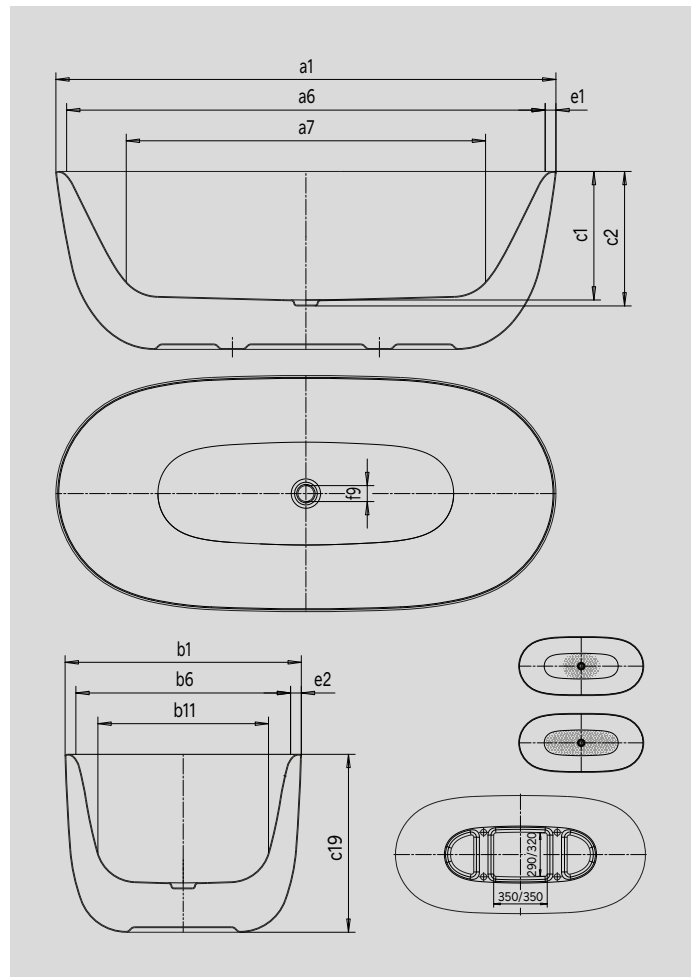

MEISTERSTÜCK OYO DUO

- An unprecedented Egg Shape design made of sustainable steel enamel by means of the highest German engineering skills
- a graceful design sculpture that integrates harmoniously into the bathroom space, flowing and almost seeming to float
- inspired by Japanese porcelain design: the double-walled product impresses with its minimal organic lines and elegant functionality
- the inner shape offers maximum lying comfort, even for two people, with two identical backrests and a central waste
- available in numerous colours of the Coordinated Colours Collection
- Installation information: The free space under the bathtub enables installation without a screed recess for lowering the waste fitting

Similar illustration

Model		1050-4035
External length	a_1	1630 mm
Internal length (top)	a_6	1560 mm
Internal length (bottom)	a_7	1171 mm
External width	b_1	770 mm
Internal width (top)	b_6	700 mm
Internal width (bottom)	b_{11}	556 mm
Depth inside	c_1	419 mm
Depth incl. waste hole	c_2	439 mm
Height of bath	c_{19}	580 mm
Width of rim (foot end; long side)	e_1 ; e_2	35; 35 mm
Diameter of waste hole	f_9	Ø 52 mm
Net weight		95 kg
Water volume		148 l
Anti-slip		478 x 332 mm
Full anti-slip		915 x 332 mm

Similar illustration

Model		1051-4035
External length	a ₁	1730 mm
Internal length (top)	a ₆	1660 mm
Internal length (bottom)	a ₇	1275 mm
External width	b ₁	820 mm
Internal width (top)	b ₆	750 mm
Internal width (bottom)	b ₁₁	606 mm
Depth inside	c ₁	419 mm
Depth incl. waste hole	c ₂	439 mm
Height of bath	c ₁₉	580 mm
Width of rim (foot end; long side)	e ₁ ; e ₂	35; 35 mm
Diameter of waste hole	f ₉	Ø 52 mm
Water volume		186 l
Net weight		105 kg
Anti-slip		478 x 332 mm
Full anti-slip		1023 x 337 mm