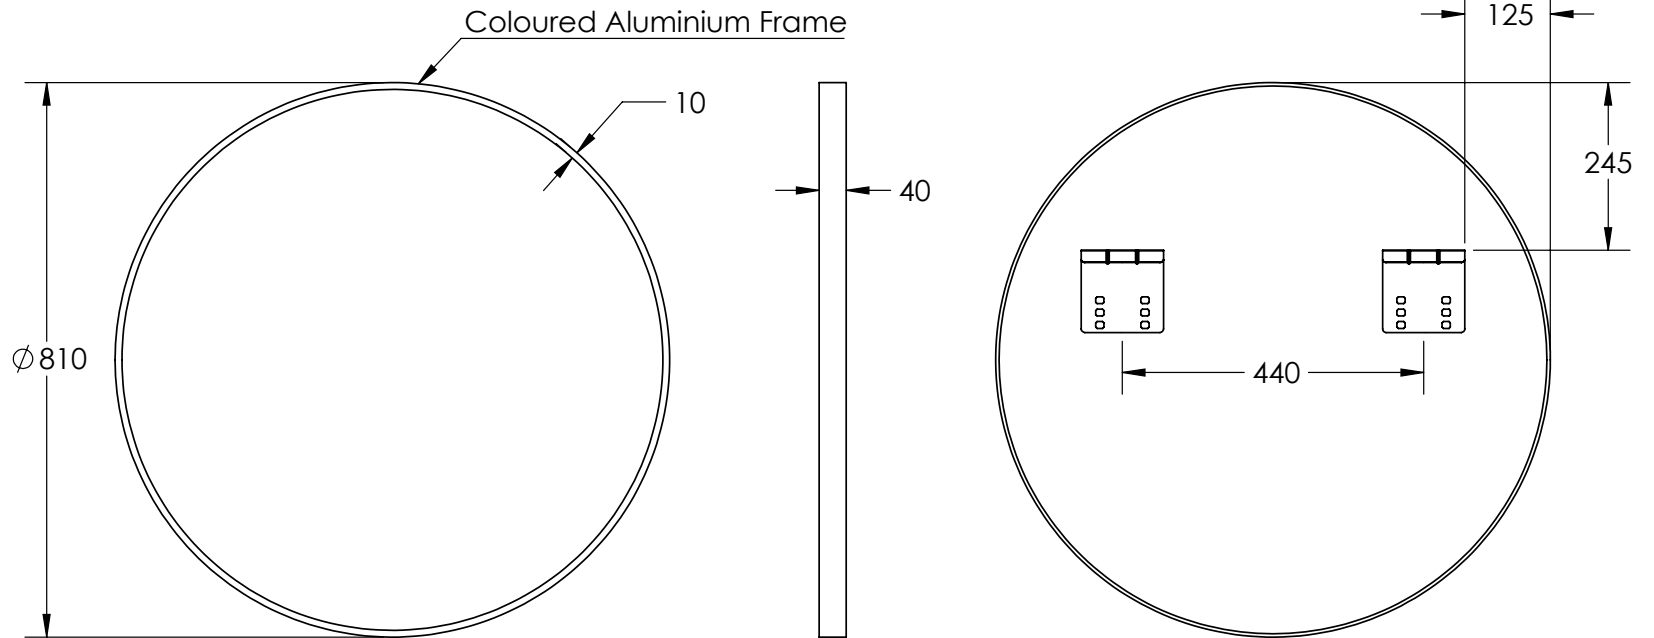

MODERN ROUND 610

NON-LED MIRROR

SPECIFICATIONS

WIDTH	610mm
HEIGHT	610mm
DEPTH	40mm
WEIGHT	5kg

FEATURES

Copper Free Mirror
Coloured Aluminium Frame

FINISH

PRODUCT CODE

MODERN ROUND 810

NON-LED MIRROR

SPECIFICATIONS

WIDTH	810mm
HEIGHT	810mm
DEPTH	40mm
WEIGHT	7kg

FEATURES

- Copper Free Mirror
- Coloured Aluminium Frame

FINISH		PRODUCT CODE
Brushed Brass		MR81-BB
Brushed Nickel		MR81-BN
Gun Metal		MR81-GM
Matte Black		MR81-MB
Matte White		MR81-MW