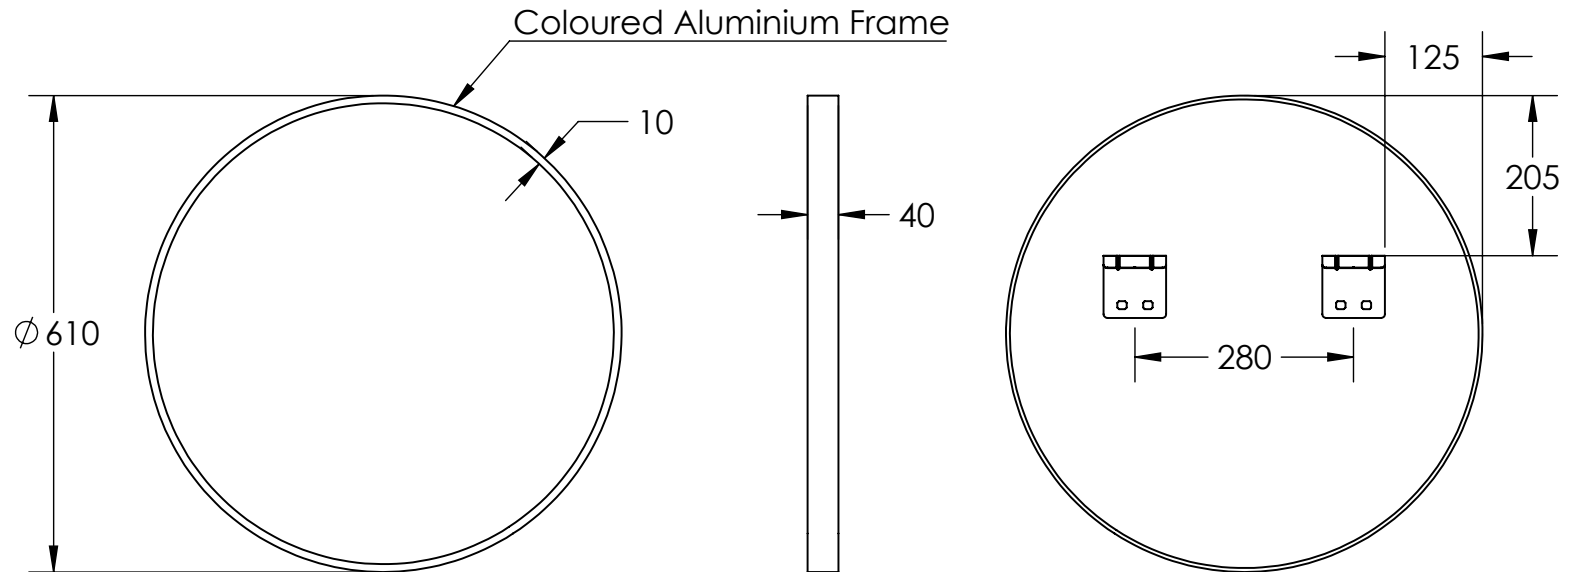

MODERN ROUND 610

NON-LED MIRROR

SPECIFICATIONS

WIDTH	610mm
HEIGHT	610mm
DEPTH	40mm
WEIGHT	5kg

FEATURES

Copper Free Mirror
Coloured Aluminium Frame

FINISH

PRODUCT CODE

Brushed Brass		MR61-BB
Brushed Nickel		MR61-BN
Gun Metal		MR61-GM
Matte Black		MR61-MB
Matte White		MR61-MW

Disclaimer: All LED Products requiring hardwiring must be installed by a licensed electrician in accordance with local regulations. Sizes are in mm and nominal and should be checked prior to installation. Actual colours may vary so please check colour samples before ordering. Installation is acceptance of our products. Installation of faulty, warped, chipped or damaged products will void our warranty.