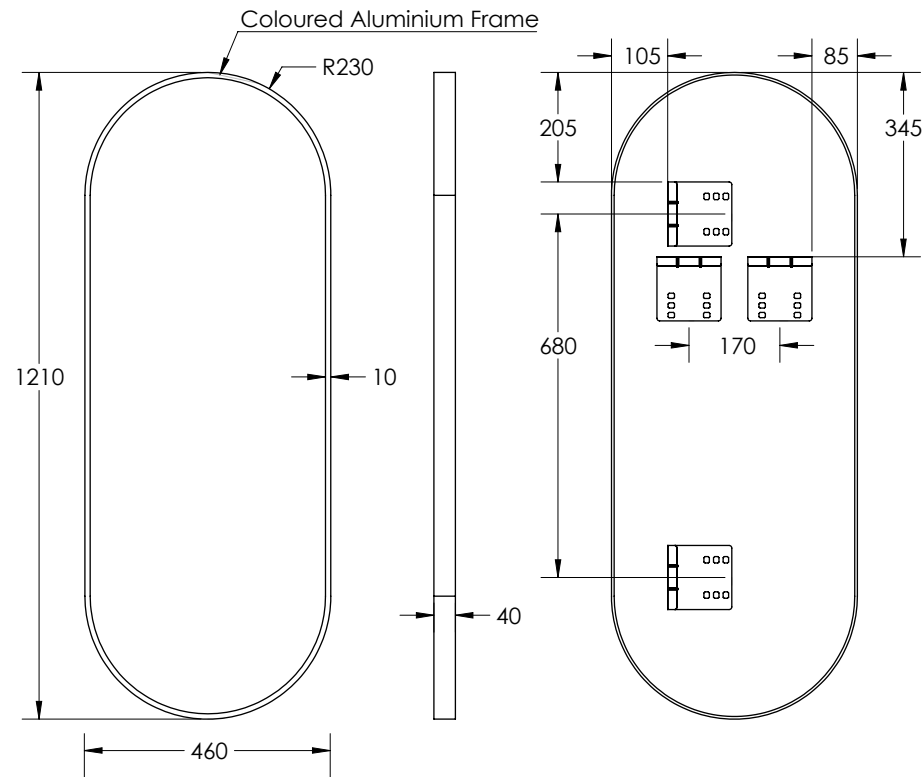

MODERN OBLONG 460X1210

NON-LED MIRROR

SPECIFICATIONS

WIDTH	460mm
HEIGHT	1210mm
DEPTH	40mm
WEIGHT	7kg
ORIENTATION	Landscape/Portrait

FEATURES

- Copper Free Mirror
- Coloured Aluminium Frame

FINISH

PRODUCT CODE

Brushed Brass		MO46121-BB
Brushed Nickel		MO46121-BN
Gun Metal		MO46121-GM
Matte Black		MO46121-MB
Matte White		MO46121-MW

Disclaimer: All LED Products requiring hardwiring must be installed by a licensed electrician in accordance with local regulations. Sizes are in mm and nominal and should be checked prior to installation. Actual colours may vary so please check colour samples before ordering. Installation is acceptance of our products. Installation of faulty, warped, chipped or damaged products will void our warranty.