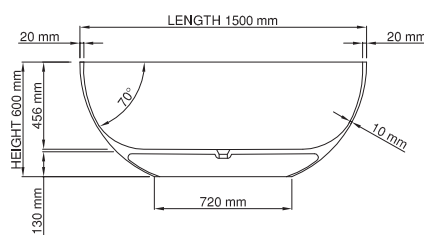

Base dimensions: 840mm x 420mm  
 Edge width: 20mm  
 Waste diameter: 50mm - fits Bespoke 40mm plug  
 Weight: 93kg

### Shipping information

Packing dimensions: 1880mm x 970mm x 750mm  
 Shipping mass: 143kg

thin-edge

Price: \$ 4, 690.00  
 Size (l) x (w) x (h): 1500mm x 750mm x 600mm  
 Waste to floor: 130mm  
 Water capacity: 286 L  
 Overflow: No overflow  
 Material: DADOquartz®  
 Finish: Matte / Satin

Base dimensions: 719.55mm x 416.54mm  
 Edge width: 20mm  
 Waste diameter: 50mm - fits Bespoke 40mm plug  
 Weight: 90kg

Base dimensions: 785mm x 420mm  
 Edge width: 25mm  
 Waste diameter: 50mm  
 Weight: 80kg