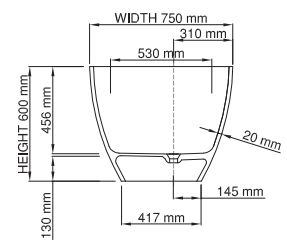

Base dimensions: 840mm x 420mm  
 Edge width: 20mm  
 Waste diameter: 50mm - fits Bespoke 40mm plug  
 Weight: 93kg

### Shipping information

Packing dimensions: 1880mm x 970mm x 750mm  
 Shipping mass: 143kg

thin-edge

Price: \$ 4, 690.00  
 Size (l) x (w) x (h): 1500mm x 750mm x 600mm  
 Waste to floor: 130mm  
 Water capacity: 286 L  
 Overflow: No overflow  
 Material: DADOquartz®  
 Finish: Matte / Satin

Base dimensions: 719.55mm x 416.54mm  
 Edge width: 20mm  
 Waste diameter: 50mm - fits Bespoke 40mm plug  
 Weight: 90kg

Base dimensions: 785mm x 420mm  
 Edge width: 25mm  
 Waste diameter: 50mm  
 Weight: 80kg