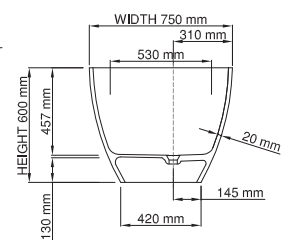

Price: $ 5, 590.00
Size (l) x (w) x (h): 1800mm x 750mm x 600mm
Waste to floor: 130mm
Water capacity: 345 L
Overflow: No overflow
Material: DADOquartz®
Finish: Matte / Satin

Base dimensions: 840mm x 420mm
Edge width: 20mm
Waste diameter: 50mm - fits Bespoke 40mm plug
Weight: 93kg

Shipping information

Packing dimensions: 1880mm x 970mm x 750mm
Shipping mass: 143kg