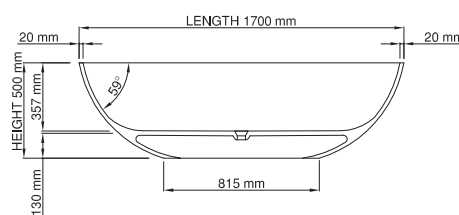

### Shipping information

Packing dimensions: 1880mm x 970mm x 750mm  
 Shipping mass: 143kg

thin-edge

Price: \$ 4, 690.00  
 Size (l) x (w) x (h): 1500mm x 750mm x 600mm  
 Waste to floor: 130mm  
 Water capacity: 286 L  
 Overflow: No overflow  
 Material: DADOquartz®  
 Finish: Matte / Satin

Base dimensions: 719.55mm x 416.54mm  
 Edge width: 20mm  
 Waste diameter: 50mm - fits Bespoke 40mm plug  
 Weight: 90kg

### Shipping information

Packing dimensions: 1680mm x 965mm x 730mm  
 Shipping mass: 140kg

thin-edge

Product code: SBM060/1700  
 Size (l) x (w) x (h): 1700mm x 750mm x 500mm  
 Waste to floor: 125mm  
 Water capacity: 250 L  
 Overflow: Internal overflow / No overflow  
 Material: DADOquartz®  
 Finish: Matte / Polished

Base dimensions: 785mm x 420mm  
 Edge width: 25mm  
 Waste diameter: 50mm  
 Weight: 80kg