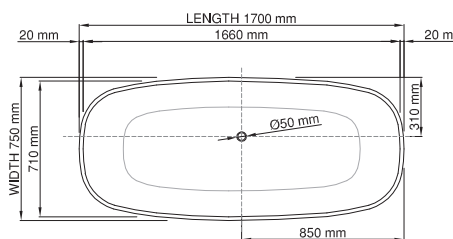

### Shipping information

Packing dimensions: 1880mm x 970mm x 750mm  
 Shipping mass: 143kg

thin-edge

Price: \$ 4, 690.00  
 Size (l) x (w) x (h): 1500mm x 750mm x 600mm  
 Waste to floor: 130mm  
 Water capacity: 286 L  
 Overflow: No overflow  
 Material: DADOquartz®  
 Finish: Matte / Satin

Base dimensions: 719.55mm x 416.54mm  
 Edge width: 20mm  
 Waste diameter: 50mm - fits Bespoke 40mm plug  
 Weight: 90kg

### Shipping information

Packing dimensions: 1680mm x 965mm x 730mm  
 Shipping mass: 140kg

thin-edge

Product code: SBM060/1700  
 Size (l) x (w) x (h): 1700mm x 750mm x 500mm  
 Waste to floor: 125mm  
 Water capacity: 250 L  
 Overflow: Internal overflow / No overflow  
 Material: DADOquartz®  
 Finish: Matte / Polished

Base dimensions: 785mm x 420mm  
 Edge width: 25mm  
 Waste diameter: 50mm  
 Weight: 80kg