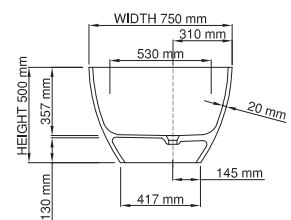

### Shipping information

Packing dimensions: 1880mm x 970mm x 750mm  
 Shipping mass: 143kg

thin-edge

Price: \$ 4, 690.00  
 Size (l) x (w) x (h): 1500mm x 750mm x 600mm  
 Waste to floor: 130mm  
 Water capacity: 286 L  
 Overflow: No overflow  
 Material: DADOquartz®  
 Finish: Matte / Satin

Base dimensions: 719.55mm x 416.54mm  
 Edge width: 20mm  
 Waste diameter: 50mm - fits Bespoke 40mm plug  
 Weight: 90kg

### Shipping information

Packing dimensions: 1680mm x 965mm x 730mm  
 Shipping mass: 140kg

thin-edge

Product code: SBM060/1700  
 Size (l) x (w) x (h): 1700mm x 750mm x 500mm  
 Waste to floor: 125mm  
 Water capacity: 250 L  
 Overflow: Internal overflow / No overflow  
 Material: DADOquartz®  
 Finish: Matte / Polished

Base dimensions: 785mm x 420mm  
 Edge width: 25mm  
 Waste diameter: 50mm  
 Weight: 80kg