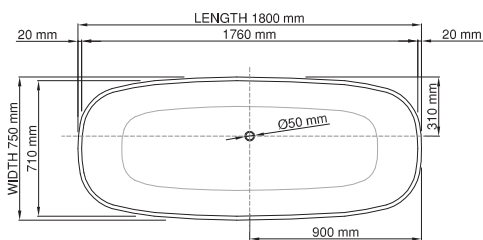

Price: $ 5, 590.00
Size (l) x (w) x (h): 1800mm x 750mm x 600mm
Waste to floor: 130mm
Water capacity: 345 L
Overflow: No overflow
Material: DADOquartz®
Finish: Matte / Satin

Base dimensions: 840mm x 420mm
Edge width: 20mm
Waste diameter: 50mm - fits Bespoke 40mm plug
Weight: 93kg

Shipping information

Packing dimensions: 1880mm x 970mm x 750mm
Shipping mass: 143kg