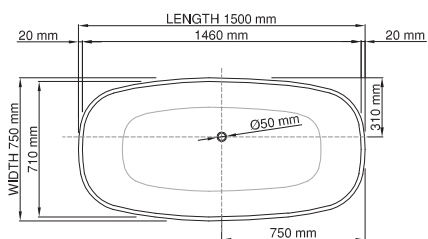

Base dimensions: 840mm x 420mm  
 Edge width: 20mm  
 Waste diameter: 50mm - fits Bespoke 40mm plug  
 Weight: 93kg

### Shipping information

Packing dimensions: 1880mm x 970mm x 750mm  
 Shipping mass: 143kg

thin-edge

Price: \$ 4, 690.00  
 Size (l) x (w) x (h): 1500mm x 750mm x 600mm  
 Waste to floor: 130mm  
 Water capacity: 286 L  
 Overflow: No overflow  
 Material: DADOquartz®  
 Finish: Matte / Satin

Base dimensions: 719.55mm x 416.54mm  
 Edge width: 20mm  
 Waste diameter: 50mm - fits Bespoke 40mm plug  
 Weight: 90kg

Base dimensions: 785mm x 420mm  
 Edge width: 25mm  
 Waste diameter: 50mm  
 Weight: 80kg