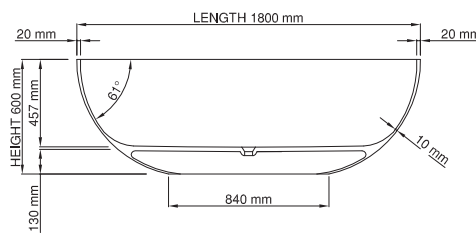

Price: $ 5, 590.00
Size (l) x (w) x (h): 1800mm x 750mm x 600mm
Waste to floor: 130mm
Water capacity: 345 L
Overflow: No overflow
Material: DADOquartz®
Finish: Matte / Satin

Base dimensions: 840mm x 420mm
Edge width: 20mm
Waste diameter: 50mm - fits Bespoke 40mm plug
Weight: 93kg

Shipping information

Packing dimensions: 1880mm x 970mm x 750mm
Shipping mass: 143kg