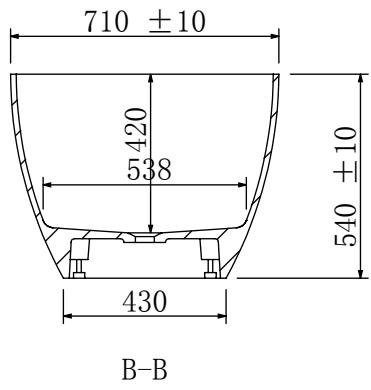

1 2 3 4 5 6

A

A

B

B

C

C

D

D

	NAME	DATE	Pebble X 1400mm	
DRAWN		2022. 2. 17		
CHECKED		2022. 2. 17		
Material:			Nett Weight-88kg - 1400x710x540mm	A4
Solid Surface				
WEIGHT:			SCALE:1:10	SHEET 1 (OF1)

1 2 3 4 5 6