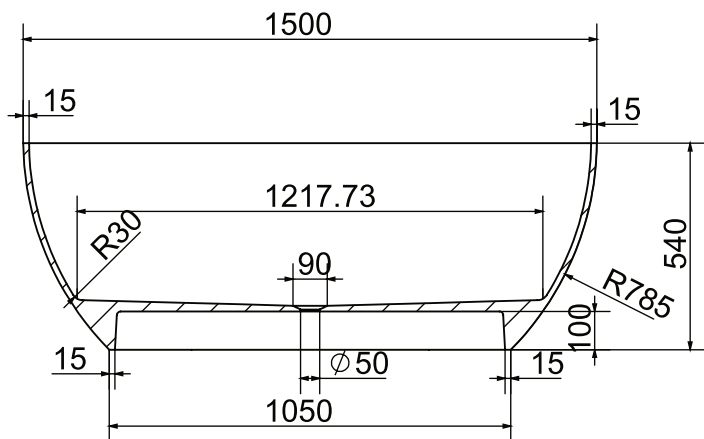

1

2

3

4

5

6

A

A

B-B
1 : 20

B

B

A-A
1 : 20

C

C

	NAME	DATE	Pebble X 1500	
DRAWN		2020.5.25		
CHECKED		2020.5.25		
Material:	Solid Surface		Nett Weight-98kg - 1500x760x540mm	A4
WEIGHT:			SCALE:1:10	SHEET 1 (OF1)

D

D

1

2

3

4

5

6