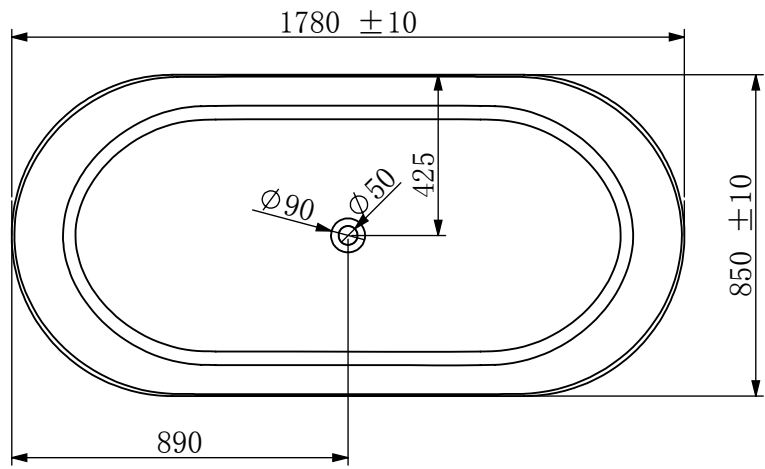

C

D

	NAME	DATE	Pebble X 1600	
DRAWN		2021. 11. 24		
CHECKED		2021. 11. 24		
Material:	Solid Surface		Nett Weight-105kg - 1600x810x570mm	A4
WEIGHT:			SCALE:1:10	SHEET 1 (OF1)

1 2 3 4 5 6

D

1 2 3 4 5 6

A

B

	NAME	DATE	Pebble X 1700	
DRAWN		2021. 9. 29		
CHECKED		2021. 9. 29		
Material:	Solid Surface		Nett Weight-115kg - 1700x850x570mm	A4
WEIGHT:	SCALE: 1:10		SHEET 1 (OF 1)	

1 2 3 4 5 6

1 2 3 4 5 6

A

B

C

D

A

B

C

D

A-A

B-B

	NAME	DATE	Pebble X 1780	
DRAWN		2022. 7. 29		
CHECKED		2022. 7. 29		
Material:	Solid Surface		Nett Weight-135kg - 1780x850x540mm	A4
WEIGHT:	SCALE:1:10		SHEET 1 (OF1)	

1 2 3 4 5 6