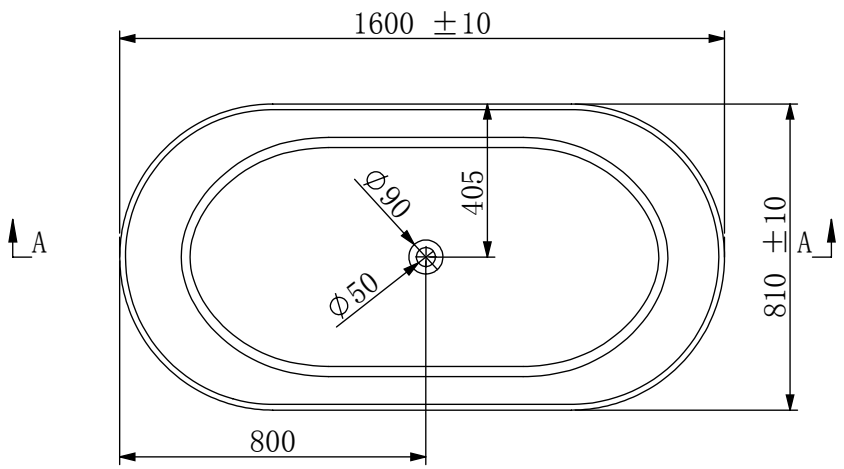

1 2 3 4 5 6

A

A

B

B

C

C

D

	NAME	DATE	Pebble X 1600	
DRAWN		2021. 11. 24		
CHECKED		2021. 11. 24		
Material:	Solid Surface		Nett Weight-105kg - 1600x810x570mm	A4
WEIGHT:			SCALE:1:10	SHEET 1 (OF1)

1 2 3 4 5 6

D