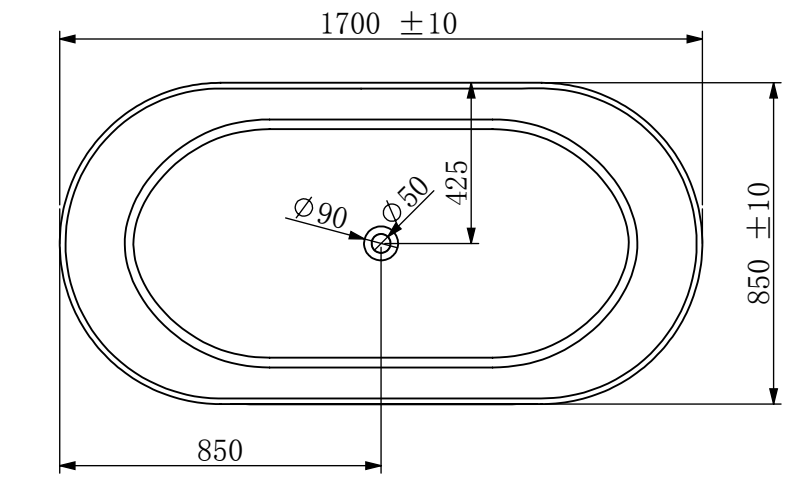

C

D

	NAME	DATE	Pebble X 1600	
DRAWN		2021. 11. 24		
CHECKED		2021. 11. 24		
Material:	Solid Surface		Nett Weight-105kg - 1600x810x570mm	A4
WEIGHT:			SCALE:1:10	SHEET 1 (OF1)

1 2 3 4 5 6

D

1 2 3 4 5 6

A

B

	NAME	DATE	Pebble X 1700	
DRAWN		2021. 9. 29		
CHECKED		2021. 9. 29		
Material:	Solid Surface		Nett Weight-115kg - 1700x850x570mm	A4
WEIGHT:	SCALE: 1:10		SHEET 1 (OF 1)	

1 2 3 4 5 6

1 2 3 4 5 6

A

B

C

D

A

B

C

D

A-A

B-B

	NAME	DATE	Pebble X 1780	
DRAWN		2022. 7. 29		
CHECKED		2022. 7. 29		
Material:	Solid Surface		Nett Weight-135kg - 1780x850x540mm	A4
WEIGHT:	SCALE:1:10		SHEET 1 (OF1)	

1 2 3 4 5 6