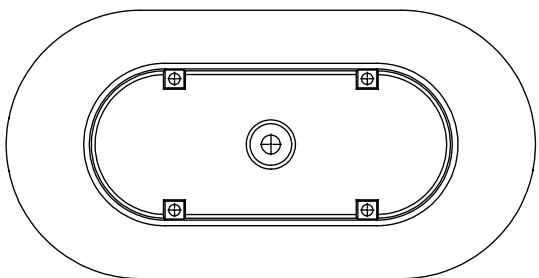

1 2 3 4 5 6

A

A

B

B

C

C

D

D

	NAME	DATE	Pebble X 1400mm	
DRAWN		2022. 2. 17		
CHECKED		2022. 2. 17		
Material:			Nett Weight-88kg - 1400x710x540mm	A4
Solid Surface				
WEIGHT:			SCALE:1:10	SHEET 1 (OF1)

1 2 3 4 5 6

1

2

3

4

5

C

	NAME	DATE	Pebble X 1500	
DRAWN		2020.5.25		
CHECKED		2020.5.25		
Material:	Solid Surface		Nett Weight-98kg - 1500x760x540mm	A4
WEIGHT:			SCALE:1:10	SHEET 1 (OF1)

D

D

1

2

3

4