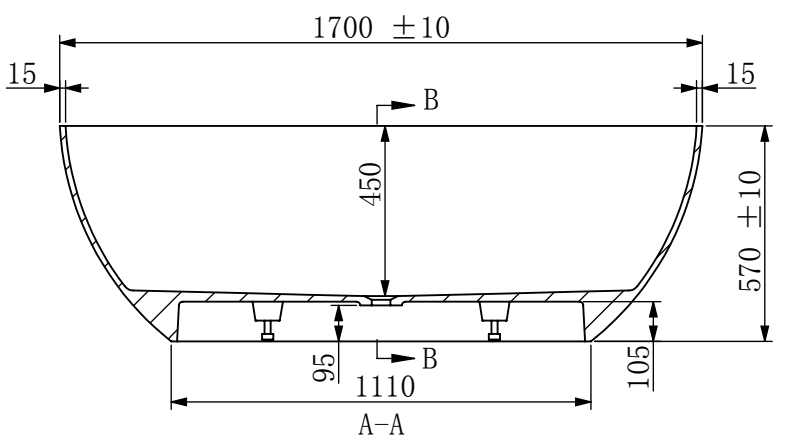

	NAME	DATE	Pebble X 1700	
DRAWN		2021. 9. 29		
CHECKED		2021. 9. 29		
Material:	Solid Surface		Nett Weight-115kg - 1700x850x570mm	A4
WEIGHT:	SCALE: 1:10		SHEET 1 (OF 1)	

1 2 3 4 5 6

1 2 3 4 5 6

A

B

C

D

A

B

C

D

A-A

B-B

	NAME	DATE	Pebble X 1780	
DRAWN		2022. 7. 29		
CHECKED		2022. 7. 29		
Material:	Solid Surface		Nett Weight-135kg - 1780x850x540mm	A4
WEIGHT:	SCALE:1:10		SHEET 1 (OF1)	

1 2 3 4 5 6