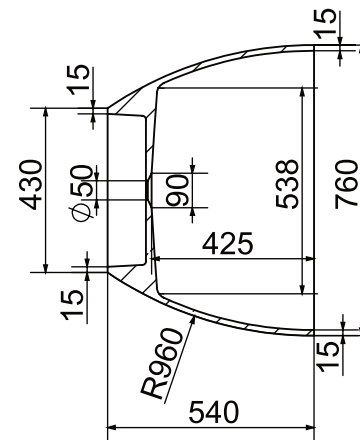

1

2

3

4

5

6

A

A

B-B
1 : 20

B

B

A-A
1 : 20

C

C

	NAME	DATE	Pebble X 1500	
DRAWN		2020.5.25		
CHECKED		2020.5.25		
Material:	Solid Surface		Nett Weight-98kg - 1500x760x540mm	A4
WEIGHT:			SCALE:1:10	SHEET 1 (OF1)

D

D

1

2

3

4

5

6