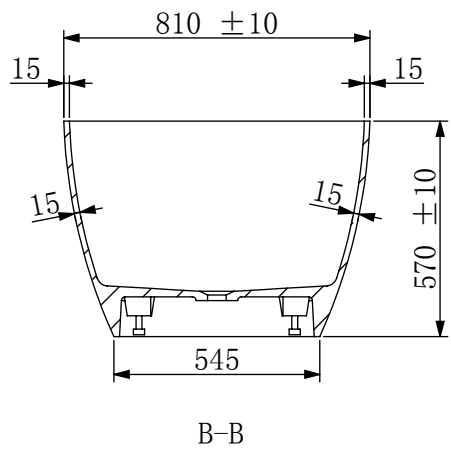

5

6

1 2 3 4 5 6

A

A

B

B

C

C

D

	NAME	DATE	Pebble X 1600	
DRAWN		2021. 11. 24		
CHECKED		2021. 11. 24		
Material:	Solid Surface		Nett Weight-105kg - 1600x810x570mm	A4
WEIGHT:			SCALE:1:10	SHEET 1 (OF1)

1 2 3 4 5 6

D

1 2 3 4 5 6

A

B

	NAME	DATE	Pebble X 1700	
DRAWN		2021. 9. 29		
CHECKED		2021. 9. 29		
Material:	Solid Surface		Nett Weight-115kg - 1700x850x570mm	A4
WEIGHT:	SCALE: 1:10		SHEET 1 (OF 1)	

1 2 3 4 5 6

1 2 3 4 5 6

A

B

C

D

A

B

C

D

A-A

B-B

	NAME	DATE	Pebble X 1780	
DRAWN		2022. 7. 29		
CHECKED		2022. 7. 29		
Material:	Solid Surface		Nett Weight-135kg - 1780x850x540mm	A4
WEIGHT:	SCALE:1:10		SHEET 1 (OF1)	

1 2 3 4 5 6