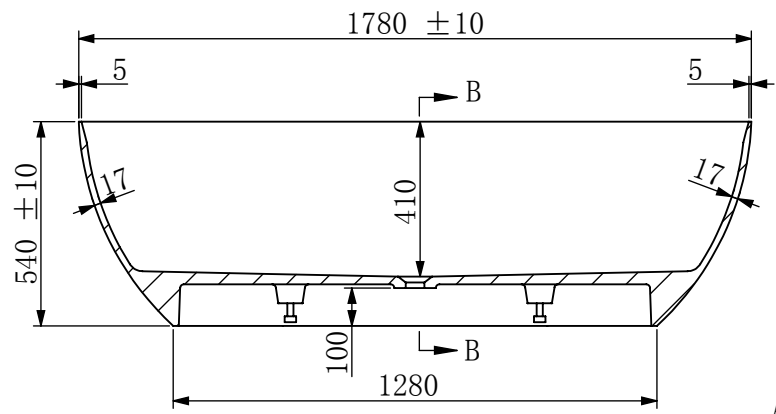

	NAME	DATE	Pebble X 1700	
DRAWN		2021. 9. 29		
CHECKED		2021. 9. 29		
Material:	Solid Surface		Nett Weight-115kg - 1700x850x570mm	A4
WEIGHT:	SCALE: 1:10		SHEET 1 (OF 1)	

1 2 3 4 5 6

1 2 3 4 5 6

A

B

C

D

A

B

C

D

A-A

B-B

	NAME	DATE	Pebble X 1780	
DRAWN		2022. 7. 29		
CHECKED		2022. 7. 29		
Material:	Solid Surface		Nett Weight-135kg - 1780x850x540mm	A4
WEIGHT:	SCALE:1:10		SHEET 1 (OF1)	

1 2 3 4 5 6