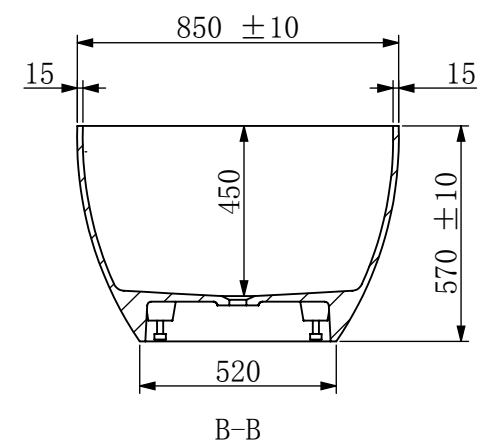

C

D

	NAME	DATE	Pebble X 1600	
DRAWN		2021. 11. 24		
CHECKED		2021. 11. 24		
Material:	Solid Surface		Nett Weight-105kg - 1600x810x570mm	A4
WEIGHT:			SCALE:1:10	SHEET 1 (OF1)

1 2 3 4 5 6

D

1 2 3 4 5 6

A

B

	NAME	DATE	Pebble X 1700	
DRAWN		2021. 9. 29		
CHECKED		2021. 9. 29		
Material:	Solid Surface		Nett Weight-115kg - 1700x850x570mm	A4
WEIGHT:	SCALE: 1:10		SHEET 1 (OF 1)	

1 2 3 4 5 6

1 2 3 4 5 6

A

B

C

D

A

B

C

D

A-A

B-B

	NAME	DATE	Pebble X 1780	
DRAWN		2022. 7. 29		
CHECKED		2022. 7. 29		
Material:	Solid Surface		Nett Weight-135kg - 1780x850x540mm	A4
WEIGHT:	SCALE:1:10		SHEET 1 (OF1)	

1 2 3 4 5 6