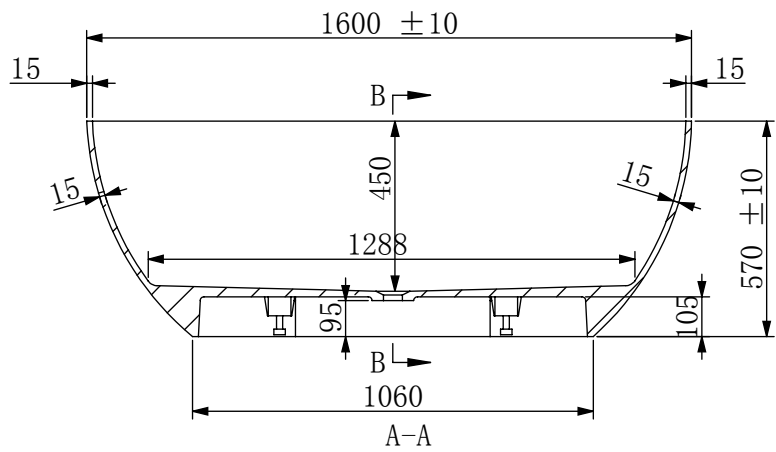

5

6

1 2 3 4 5 6

A

A

B

B

C

C

D

	NAME	DATE	Pebble X 1600	
DRAWN		2021. 11. 24		
CHECKED		2021. 11. 24		
Material:	Solid Surface		Nett Weight-105kg - 1600x810x570mm	A4
WEIGHT:			SCALE:1:10	SHEET 1 (OF1)

1 2 3 4 5 6

D

1 2 3 4 5 6

A

B

	NAME	DATE	Pebble X 1700	
DRAWN		2021. 9. 29		
CHECKED		2021. 9. 29		
Material:	Solid Surface		Nett Weight-115kg - 1700x850x570mm	A4
WEIGHT:	SCALE: 1:10		SHEET 1 (OF 1)	

1 2 3 4 5 6

1 2 3 4 5 6

A

B

C

D

A

B

C

D

A-A

B-B

	NAME	DATE	Pebble X 1780	
DRAWN		2022. 7. 29		
CHECKED		2022. 7. 29		
Material:	Solid Surface		Nett Weight-135kg - 1780x850x540mm	A4
WEIGHT:	SCALE:1:10		SHEET 1 (OF1)	

1 2 3 4 5 6