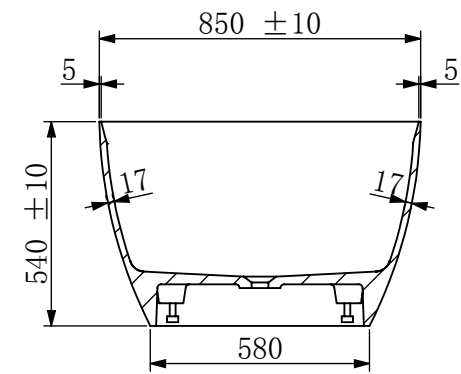

	NAME	DATE	Pebble X 1700	
DRAWN		2021. 9. 29		
CHECKED		2021. 9. 29		
Material:	Solid Surface		Nett Weight-115kg - 1700x850x570mm	A4
WEIGHT:	SCALE: 1:10		SHEET 1 (OF 1)	

1 2 3 4 5 6

1 2 3 4 5 6

A

B

C

D

A

B

C

D

A-A

B-B

	NAME	DATE	Pebble X 1780	
DRAWN		2022. 7. 29		
CHECKED		2022. 7. 29		
Material:	Solid Surface		Nett Weight-135kg - 1780x850x540mm	A4
WEIGHT:	SCALE:1:10		SHEET 1 (OF1)	

1 2 3 4 5 6