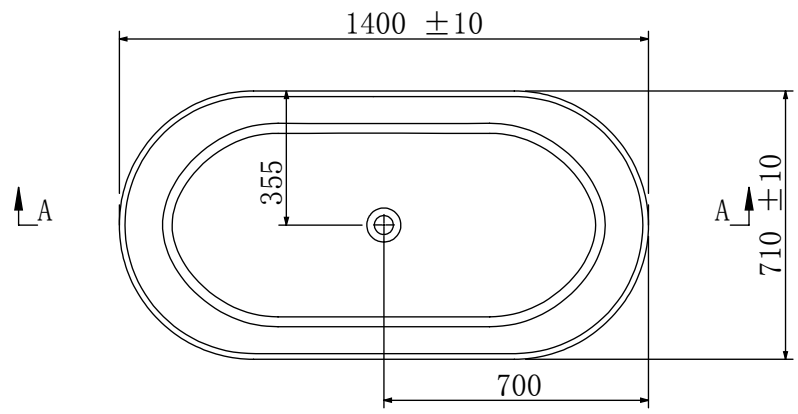

1 2 3 4 5 6

A

A

B

B

C

C

D

D

	NAME	DATE	Pebble X 1400mm	
DRAWN		2022. 2. 17		
CHECKED		2022. 2. 17		
Material:			Nett Weight-88kg - 1400x710x540mm	A4
Solid Surface				
WEIGHT:			SCALE:1:10	SHEET 1 (OF1)

1 2 3 4 5 6