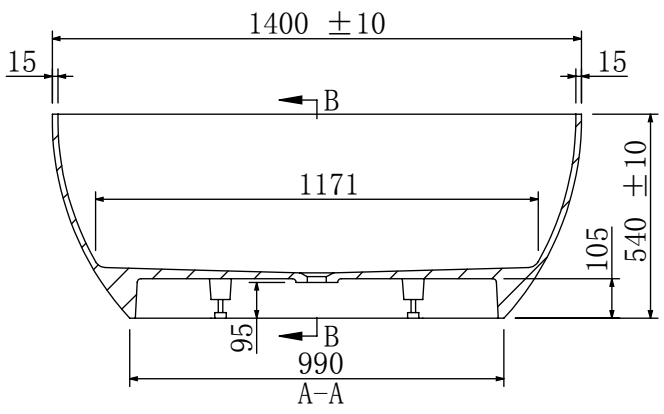

1 2 3 4 5 6

A

A

B

B

C

C

D

D

	NAME	DATE	Pebble X 1400mm	
DRAWN		2022. 2. 17		
CHECKED		2022. 2. 17		
Material:			Nett Weight-88kg - 1400x710x540mm	A4
Solid Surface				
WEIGHT:			SCALE:1:10	SHEET 1 (OF1)

1 2 3 4 5 6