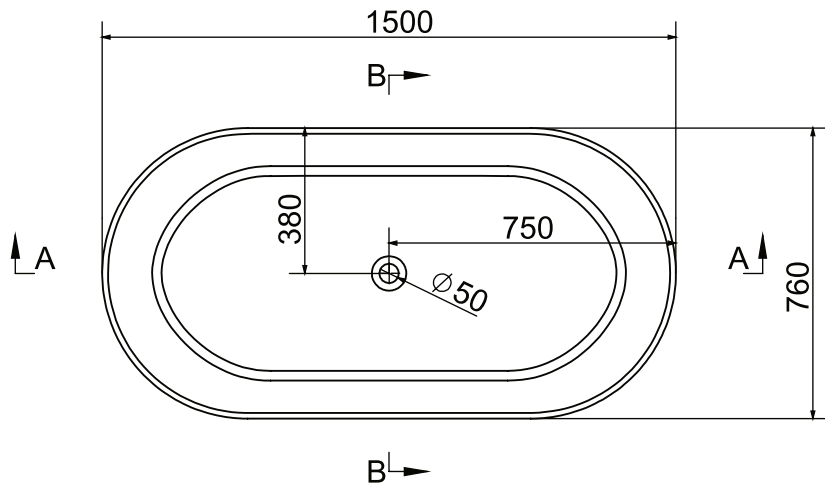

1

2

3

4

5

6

A

A

B-B
1 : 20

B

B

A-A
1 : 20

C

C

	NAME	DATE	Pebble X 1500	
DRAWN		2020.5.25		
CHECKED		2020.5.25		
Material:	Solid Surface		Nett Weight-98kg - 1500x760x540mm	A4
WEIGHT:			SCALE:1:10	SHEET 1 (OF1)

D

D

1

2

3

4

5

6