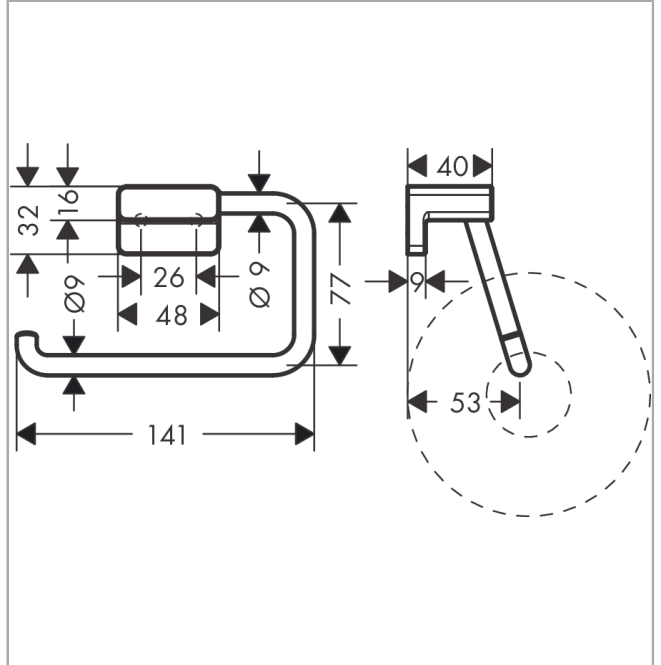

AddStoris

Toilet paper holder

Surfaces: **Matt White** Article Number: **41771700**

Description

Design awards

reddot winner 2021

Product image

Scale drawing

AddStoris

Toilet paper holder with shelf

Surfaces: **Matt White** Article Number: **41772700**

Description

Design awards

reddot winner 2021

Product image

Scale drawing