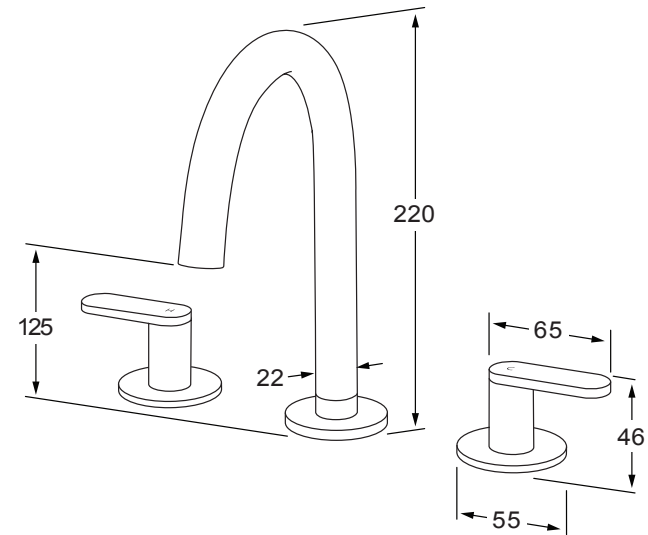

Duet Basin set

SUSSEX

Product code

DBS

Product features

- Designed and manufactured in Australia
- All brass construction
- 1/4 turn ceramic disc spindles
- Swivel outlet
- Available in a range of high quality, durable finishes inc. LUXPVD®
- Minimal, refined design to complement any contemporary space
- Matching tapware and showers

sussex taps.com.au

Just
BATHROOMWARE

While we aim to ensure the specifications shown are correct at time of printing, Sussex Taps reserves the right to make modifications without prior notice. Always use the physical product for accurate measurements. Dimensions are subject to change without notice. All measurements are shown in millimetres.

Copyright © Sussex Taps

Duet Basin sink high set

SUSSEX

Product code

DBSHS

Product features

- Designed and manufactured in Australia
- All brass construction
- 1/4 turn ceramic disc spindles
- Swivel outlet
- Available in a range of high quality, durable finishes inc.LUXPVD®
- Minimal, refined design to complement any contemporary space
- Matching showers and accessories

While we aim to ensure the specifications shown are correct at time of printing, Sussex Taps reserves the right to make modifications without prior notice. Always use the physical product for accurate measurements. Dimensions are subject to change without notice. All measurements are shown in millimetres.
Copyright © SussexTaps