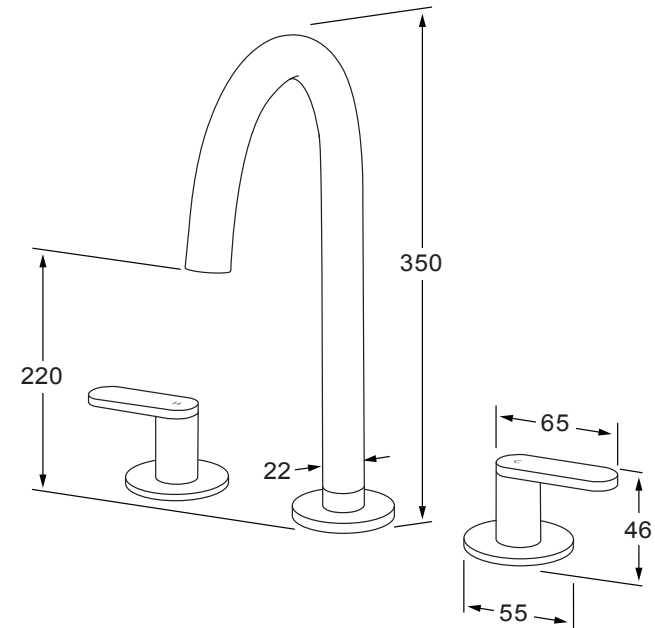

Duet Basin set

SUSSEX

Product code

DBS

Product features

- Designed and manufactured in Australia
- All brass construction
- 1/4 turn ceramic disc spindles
- Swivel outlet
- Available in a range of high quality, durable finishes inc. LUXPVD®
- Minimal, refined design to complement any contemporary space
- Matching tapware and showers

sussex taps.com.au

Just
BATHROOMWARE

While we aim to ensure the specifications shown are correct at time of printing, Sussex Taps reserves the right to make modifications without prior notice. Always use the physical product for accurate measurements. Dimensions are subject to change without notice. All measurements are shown in millimetres.

Copyright © Sussex Taps

Duet Basin sink high set

SUSSEX

Product code

DBSHS

Product features

- Designed and manufactured in Australia
- All brass construction
- 1/4 turn ceramic disc spindles
- Swivel outlet
- Available in a range of high quality, durable finishes inc.LUXPVD®
- Minimal, refined design to complement any contemporary space
- Matching showers and accessories

While we aim to ensure the specifications shown are correct at time of printing, Sussex Taps reserves the right to make modifications without prior notice. Always use the physical product for accurate measurements. Dimensions are subject to change without notice. All measurements are shown in millimetres.
Copyright © SussexTaps