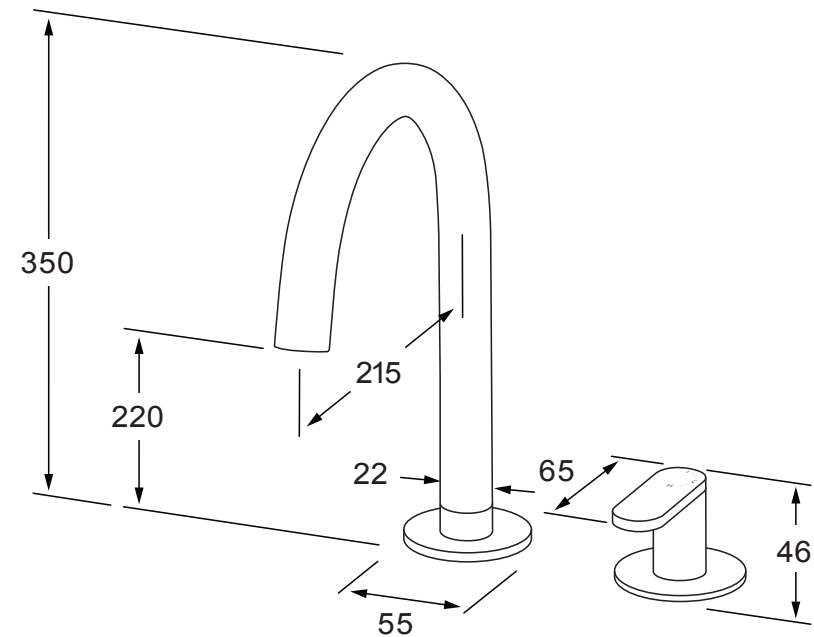

Duet Basin sink hob mixer set low

SUSSEX

Product code

DBSHMSL

Product features

- Designed and manufactured in Australia
- All brass construction
- Swivel outlet
- Progressive mixer brass cartridge
- Available in a range of high quality, durable finishes inc. LUXPVD®
- Minimal, refined design to complement any contemporary space
- Matching tapware and showers

While we aim to ensure the specifications shown are correct at time of printing, Sussex Taps reserves the right to make modifications without prior notice. Always use the physical product for accurate measurements. Dimensions are subject to change without notice. All measurements are shown in millimetres.

Copyright © Sussex Taps

sussex taps.com.au

Just
BATHROOMWARE

Duet Basin sink hob mixer set high

SUSSEX

Product code

DBSHMSH

Product features

While we aim to ensure the specifications shown are correct at time of printing, Sussex Taps reserves the right to make modifications without prior notice. Always use the physical product for accurate measurements. Dimensions are subject to change without notice. All measurements are shown in millimetres.
Copyright © Sussex Taps