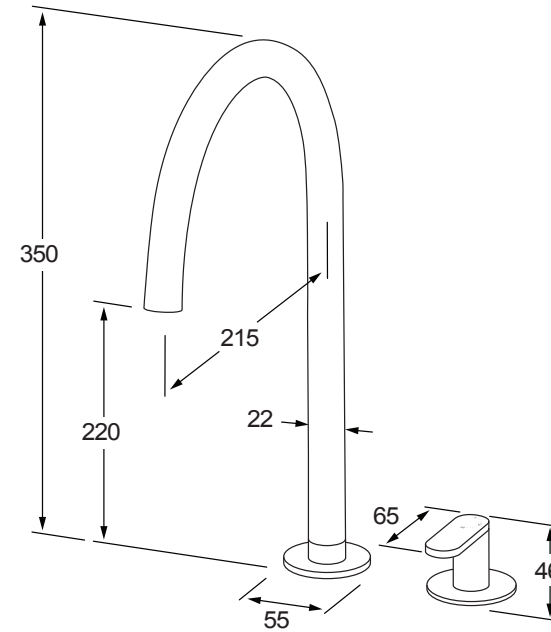

While we aim to ensure the specifications shown are correct at time of printing, Sussex Taps reserves the right to make modifications without prior notice. Always use the physical product for accurate measurements. Dimensions are subject to change without notice. All measurements are shown in millimetres.

Copyright © Sussex Taps

sussex taps.com.au

Just
BATHROOMWARE

Duet Basin sink hob mixer set high

SUSSEX

Product code

DBSHMSH

Product features

While we aim to ensure the specifications shown are correct at time of printing, Sussex Taps reserves the right to make modifications without prior notice. Always use the physical product for accurate measurements. Dimensions are subject to change without notice. All measurements are shown in millimetres.
Copyright © Sussex Taps