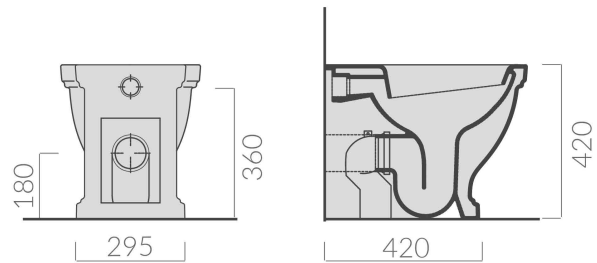

Claremont Floor Mounted Pan With Soft Close Seat

Code: CL210FP

Specifications

- Finish: Gloss White Ceramic
- Seat: Soft close, MDF composite with Chrome or Antique Brass Hinges.
- Universal S or P trap (swan neck pan bend included).
- WELS rating: 4 Star (4.5/3L)
- Watermark Approved to Australian Standards
- Waste set out: 100mm