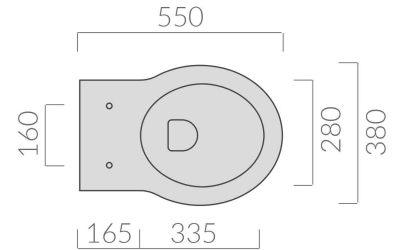

Claremont Floor Mounted Pan With Soft Close Seat

Code: CL210FP

Specifications

- Finish: Gloss White Ceramic
- Seat: Soft close, MDF composite with Chrome or Antique Brass Hinges.
- Universal S or P trap (swan neck pan bend included).
- WELS rating: 4 Star (4.5/3L)
- Watermark Approved to Australian Standards
- Waste set out: 100mm