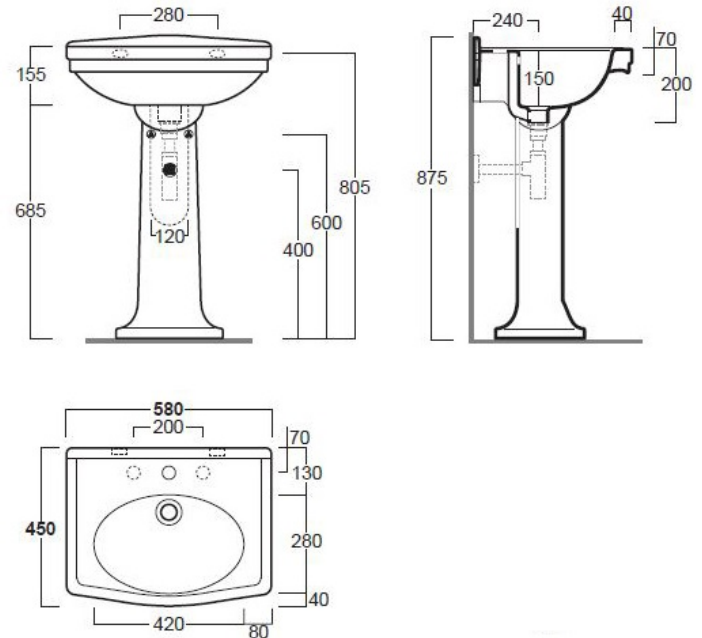

Claremont 58 x 45 Basin & Pedestal

BATHROOM | KITCHEN | LAUNDRY | TRADITIONAL & HAMPTONS STYLE SPECIALISTS

Specifications

- Material: double glazed fine fireclay
- Requires Waste: 32mm with overflow
- Tap Holes Available: One or Three
- Mounting options: On pedestal, wall hung
- Finish: White gloss

Product Options

CL582BP-1TH: One taphole

CL582BP-3TH: Three taphole

Warranty

6 Years