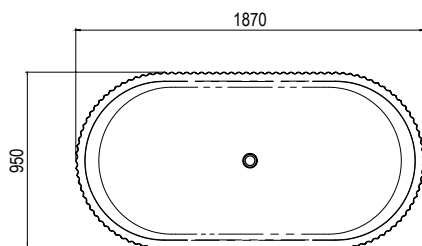

GEOMETRICS

Tulle bath

1870mm

The Tulle Bath is the perfect expression of sensual modernity. The elegant contours and slender profile are decorative without being ornate. It is refined, graceful and beautiful. Synonymous with the collection, the Tulle bath sits aloft an elegant base like a piece of sculpture. Experience a comfortable soak in this generous-sized bath where couture meets ready-to-wear.

DIMENSIONS

1870mm x 950mm x 600mm

Approx weight: 133kg (293lb)

Capacity: 435 litres (115 gal)

Overflow option available.

Product code: 50506

apaiserMARBLE

apaiserMARBLE® is a luxurious, performative, non-porous marble material, derived from reclaimed marble, enriched with the purity of Australian minerals. Offering enhanced performance, achieved through the integration of the most advanced materials, apaiserMARBLE is shaped and perfected by our master craftsmen.