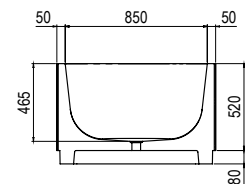

DIMENSIONS

1870mm x 950mm x 600mm

Approx weight: 133kg (293lb)

Capacity: 435 litres (115 gal)

Overflow option available.

Product code: 50506

apaiserMARBLE

apaiserMARBLE® is a luxurious, performative, non-porous marble material, derived from reclaimed marble, enriched with the purity of Australian minerals. Offering enhanced performance, achieved through the integration of the most advanced materials, apaiserMARBLE is shaped and perfected by our master craftsmen.