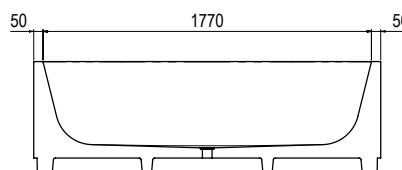

DIMENSIONS

1870mm x 950mm x 600mm

Approx weight: 133kg (293lb)

Capacity: 435 litres (115 gal)

Overflow option available.

Product code: 50506

apaiserMARBLE

apaiserMARBLE® is a luxurious, performative, non-porous marble material, derived from reclaimed marble, enriched with the purity of Australian minerals. Offering enhanced performance, achieved through the integration of the most advanced materials, apaiserMARBLE is shaped and perfected by our master craftsmen.