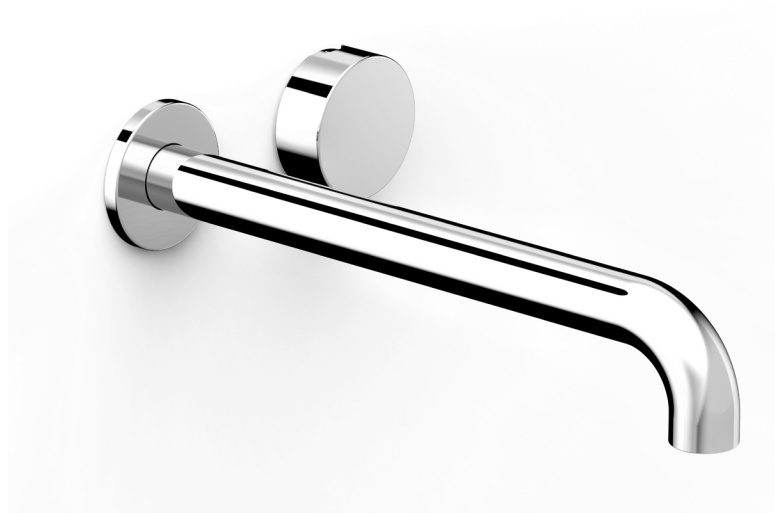

Product Specifications

30909-11 Zero Progresiv Smooth Wall Bath mixer set, 150, Chrome

Features:

- Made in Australia
- Half turn Progresiv ceramic valve
- Brass and stainless construction
- Smooth Handle
- Watermark Certified
- Noggin depth 54 - 70
- Match with Pegasi showers & accessories

WaterMark
WM-002459
AS/NZS 3718

Product Specifications

30911-11 Zero Progresiv Smooth Wall Bath mixer set, 250, Chrome

Features:

- Made in Australia
- Half turn Progresiv ceramic valve
- Brass and stainless construction
- Smooth Handle
- Watermark Certified
- Noggin depth 54 - 70
- Match with Pegasi showers & accessories
- Free flow spout
- Spout reach 250mm

WaterMark
WM-002459
AS/NZS 3718

Product Specifications

30914-11 Zero Progresiv Smooth Wall Basin mixer set, 250, Chrome

Features:

- Made in Australia
- Half turn Progresiv ceramic valve
- Brass and stainless construction
- Smooth Handle
- Watermark Certified
- Noggin depth 54 - 70
- Match with Pegasi showers & accessories
- WELS Reg. No. T36220
- Spout reach 250mm

Product Specifications

30949-11 Zero Progresiv Knurl Wall Bath mixer set, 150, Chrome

Features:

- Made in Australia
- Half turn Progresiv ceramic valve
- Brass and stainless construction
- Fine Knurled Handle
- Watermark Certified
- Noggin depth 54 - 70
- Match with Pegasi showers & accessories
- Free flow spout
- Spout reach 150mm