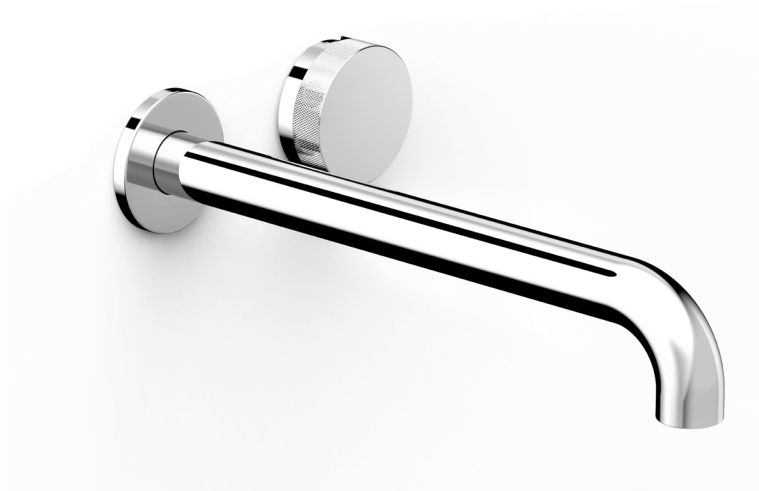

Product Specifications

30909-11 Zero Progresiv Smooth Wall Bath mixer set, 150, Chrome

Features:

- Made in Australia
- Half turn Progresiv ceramic valve
- Brass and stainless construction
- Smooth Handle
- Watermark Certified
- Noggin depth 54 - 70
- Match with Pegasi showers & accessories

Product Specifications

30949-11 Zero Progresiv Knurl Wall Bath mixer set, 150, Chrome

Features:

- Made in Australia
- Half turn Progresiv ceramic valve
- Brass and stainless construction
- Fine Knurled Handle
- Watermark Certified
- Noggin depth 54 - 70
- Match with Pegasi showers & accessories
- Free flow spout
- Spout reach 150mm

WaterMark
WM-002459
AS/NZS 3718

Product Specifications

30953-11 Zero Progresiv Knurl Wall Basin mixer set, 200, Chrome

Features:

- Made in Australia
- Half turn Progresiv ceramic valve
- Brass and stainless construction
- Fine Knurled Handle
- Watermark Certified
- Noggin depth 54 - 70
- Match with Pegasi showers & accessories
- WELS Reg. No. T36219 (V)
- Spout reach 200mm

WaterMark
WM-002459
AS/NZS 3718

Product Specifications

30954-11 Zero Progresiv Knurl Wall Basin mixer set, 250, Chrome

Features:

- Made in Australia
- Half turn Progresiv ceramic valve
- Brass and stainless construction
- Fine Knurled Handle
- Watermark Certified
- Noggin depth 54 - 70
- Match with Pegasi showers & accessories
- WELS Reg. No. T36220 (V)
- Spout reach 250mm