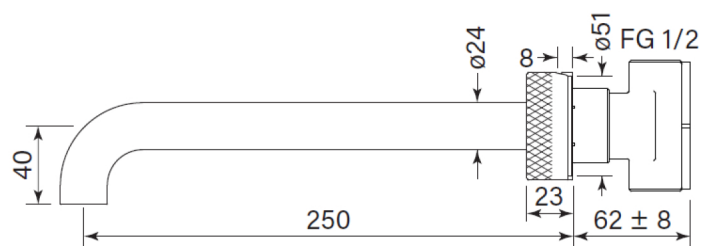

WaterMark
WM-002459
AS/NZS 3718

Product Specifications

30951-11 Zero Progresiv Knurl Wall Bath mixer set, 250, Chrome

Features:

- Made in Australia
- Half turn Progresiv ceramic valve
- Brass and stainless construction
- Fine Knurled Handle
- Watermark Certified
- Noggin depth 54 - 70
- Match with Pegasi showers & accessories
- Free flow spout
- Spout reach 250mm