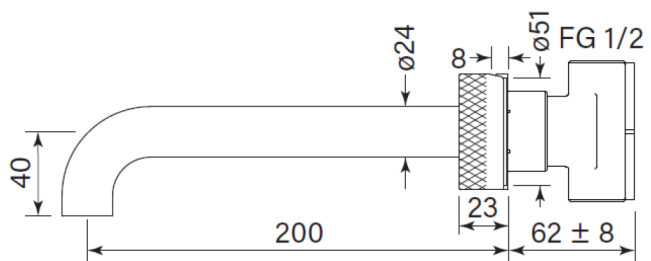

WaterMark
WM-002459
AS/NZS 3718