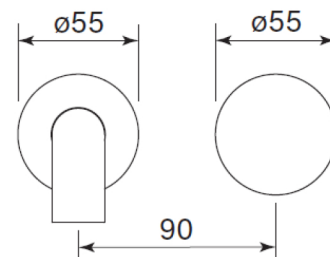

WaterMark
WM-002459
AS/NZS 3718

Product Specifications

30950-11 Zero Progresiv Knurl Wall Bath mixer set, 200, Chrome

Features:

- Made in Australia
- Half turn Progresiv ceramic valve
- Brass and stainless construction
- Fine Knurled Handle
- Watermark Certified
- Noggin depth 54 - 70
- Match with Pegasi showers & accessories
- Free flow spout
- Spout reach 200mm