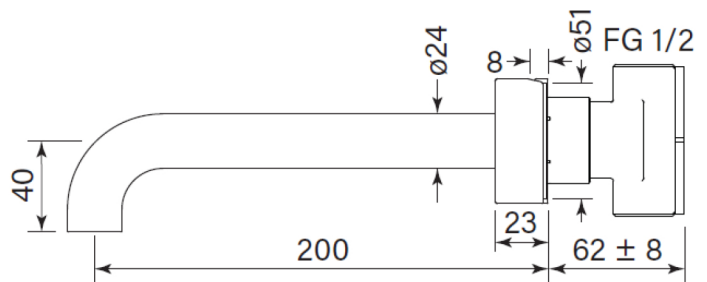

WaterMark
WM-002459
AS/NZS 3718