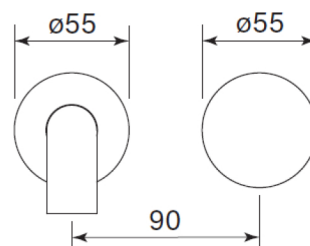

WaterMark
WM-002459
AS/NZS 3718

Product Specifications

30914-11 Zero Progresiv Smooth Wall Basin mixer set, 250, Chrome

Features:

- Made in Australia
- Half turn Progresiv ceramic valve
- Brass and stainless construction
- Smooth Handle
- Watermark Certified
- Noggin depth 54 - 70
- Match with Pegasi showers & accessories
- WELS Reg. No. T36220
- Spout reach 250mm