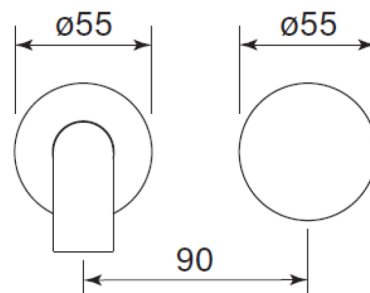

WaterMark
WM-002459
AS/NZS 3718