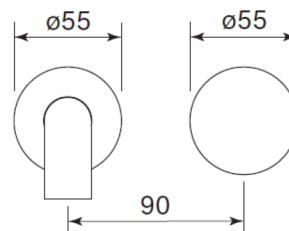

WaterMark
WM-002459
AS/NZS 3718

Product Specifications

30951-11 Zero Progresiv Knurl Wall Bath mixer set, 250, Chrome

Features:

- Made in Australia
- Half turn Progresiv ceramic valve
- Brass and stainless construction
- Fine Knurled Handle
- Watermark Certified
- Noggin depth 54 - 70
- Match with Pegasi showers & accessories
- Free flow spout
- Spout reach 250mm