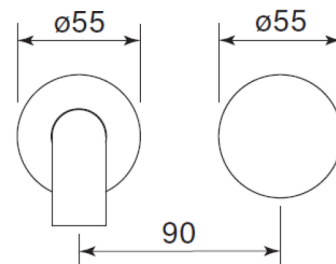

WaterMark
WM-002459
AS/NZS 3718

Product Specifications

30910-11 Zero Progresiv Smooth Wall Bath mixer set, 200, Chrome

Features:

- Made in Australia
- Half turn Progresiv ceramic valve
- Brass and stainless construction
- Smooth Handle
- Watermark Certified
- Noggin depth 54 - 70
- Match with Pegasi showers & accessories
- Free flow spout
- Spout reach 200mm