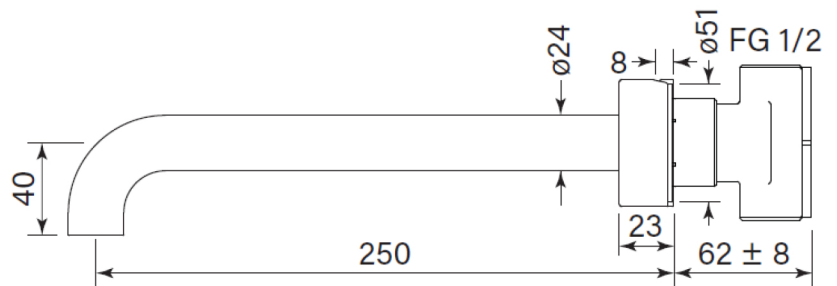

WaterMark
WM-002459
AS/NZS 3718

Product Specifications

30910-11 Zero Progresiv Smooth Wall Bath mixer set, 200, Chrome

Features:

- Made in Australia
- Half turn Progresiv ceramic valve
- Brass and stainless construction
- Smooth Handle
- Watermark Certified
- Noggin depth 54 - 70
- Match with Pegasi showers & accessories
- Free flow spout
- Spout reach 200mm

WaterMark
WM-002459
AS/NZS 3718

Product Specifications

30911-11 Zero Progresiv Smooth Wall Bath mixer set, 250, Chrome

Features:

- Made in Australia
- Half turn Progresiv ceramic valve
- Brass and stainless construction
- Smooth Handle
- Watermark Certified
- Noggin depth 54 - 70
- Match with Pegasi showers & accessories
- Free flow spout
- Spout reach 250mm

WaterMark
WM-002459
AS/NZS 3718

Product Specifications

30912-11 Zero Progresiv Smooth Wall Basin mixer set, 150, Chrome

Just
BATHROOMWARE

Features:

- Made in Australia
- Half turn Progresiv ceramic valve
- Brass and stainless construction
- Smooth Handle
- Watermark Certified
- Noggin depth 54 - 70
- Match with Pegasi showers & accessories
- WELS Reg. No. T36218
- Spout reach 150mm