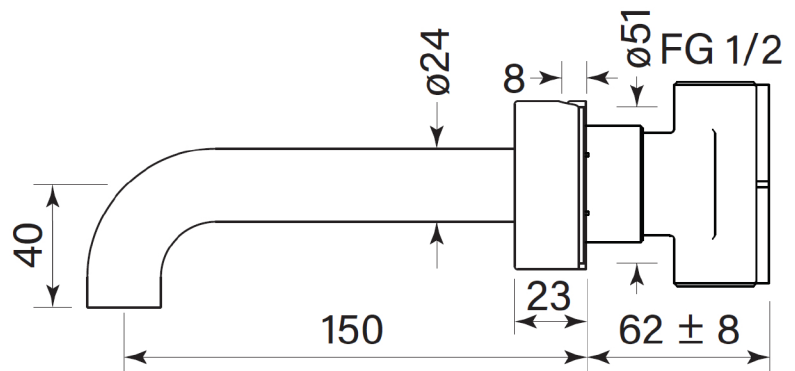

Product Specifications

30909-11 Zero Progresiv Smooth Wall Bath mixer set, 150, Chrome

Features:

- Made in Australia
- Half turn Progresiv ceramic valve
- Brass and stainless construction
- Smooth Handle
- Watermark Certified
- Noggin depth 54 - 70
- Match with Pegasi showers & accessories

WaterMark
WM-002459
AS/NZS 3718

Product Specifications

30910-11 Zero Progresiv Smooth Wall Bath mixer set, 200, Chrome

Features:

- Made in Australia
- Half turn Progresiv ceramic valve
- Brass and stainless construction
- Smooth Handle
- Watermark Certified
- Noggin depth 54 - 70
- Match with Pegasi showers & accessories
- Free flow spout
- Spout reach 200mm

WaterMark
WM-002459
AS/NZS 3718

Product Specifications

30911-11 Zero Progresiv Smooth Wall Bath mixer set, 250, Chrome

Features:

- Made in Australia
- Half turn Progresiv ceramic valve
- Brass and stainless construction
- Smooth Handle
- Watermark Certified
- Noggin depth 54 - 70
- Match with Pegasi showers & accessories
- Free flow spout
- Spout reach 250mm

WaterMark
WM-002459
AS/NZS 3718

Product Specifications

30912-11 Zero Progresiv Smooth Wall Basin mixer set, 150, Chrome

Just
BATHROOMWARE

Features:

- Made in Australia
- Half turn Progresiv ceramic valve
- Brass and stainless construction
- Smooth Handle
- Watermark Certified
- Noggin depth 54 - 70
- Match with Pegasi showers & accessories
- WELS Reg. No. T36218
- Spout reach 150mm