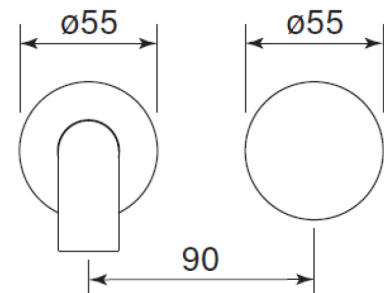

WaterMark
WM-002459
AS/NZS 3718