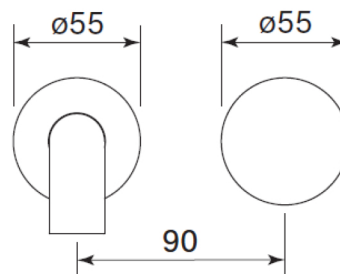

WaterMark
WM-002459
AS/NZS 3718

Product Specifications

30911-11 Zero Progresiv Smooth Wall Bath mixer set, 250, Chrome

Features:

- Made in Australia
- Half turn Progresiv ceramic valve
- Brass and stainless construction
- Smooth Handle
- Watermark Certified
- Noggin depth 54 - 70
- Match with Pegasi showers & accessories
- Free flow spout
- Spout reach 250mm