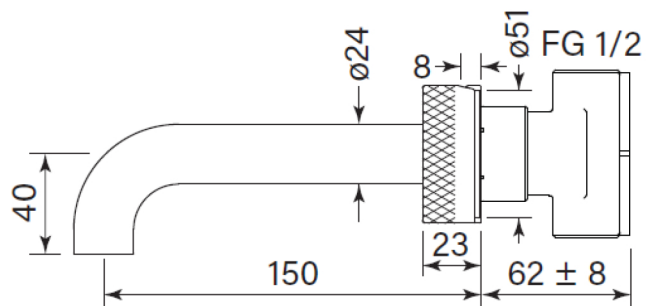

WaterMark
WM-002459
AS/NZS 3718

Product Specifications

30952-11 Zero Progresiv Knurl Wall Basin mixer set, 150, Chrome

Features:

- Made in Australia
- Half turn Progresiv ceramic valve
- Brass and stainless construction
- Fine Knurled Handle
- Watermark Certified
- Noggin depth 54 - 70
- Match with Pegasi showers & accessories
- WELS Reg. No. T36218 (V)
- Spout reach 150mm

WaterMark
WM-002459
AS/NZS 3718

Product Specifications

30953-11 Zero Progresiv Knurl Wall Basin mixer set, 200, Chrome

Features:

- Made in Australia
- Half turn Progresiv ceramic valve
- Brass and stainless construction
- Fine Knurled Handle
- Watermark Certified
- Noggin depth 54 - 70
- Match with Pegasi showers & accessories
- WELS Reg. No. T36219 (V)
- Spout reach 200mm