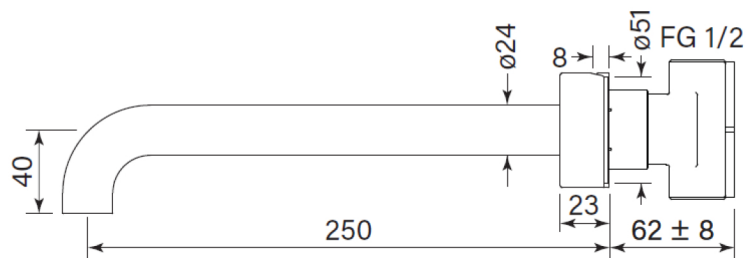

WaterMark
WM-002459
AS/NZS 3718

Product Specifications

30914-11 Zero Progresiv Smooth Wall Basin mixer set, 250, Chrome

Features:

- Made in Australia
- Half turn Progresiv ceramic valve
- Brass and stainless construction
- Smooth Handle
- Watermark Certified
- Noggin depth 54 - 70
- Match with Pegasi showers & accessories
- WELS Reg. No. T36220
- Spout reach 250mm

Product Specifications

30949-11 Zero Progresiv Knurl Wall Bath mixer set, 150, Chrome

Features:

- Made in Australia
- Half turn Progresiv ceramic valve
- Brass and stainless construction
- Fine Knurled Handle
- Watermark Certified
- Noggin depth 54 - 70
- Match with Pegasi showers & accessories
- Free flow spout
- Spout reach 150mm