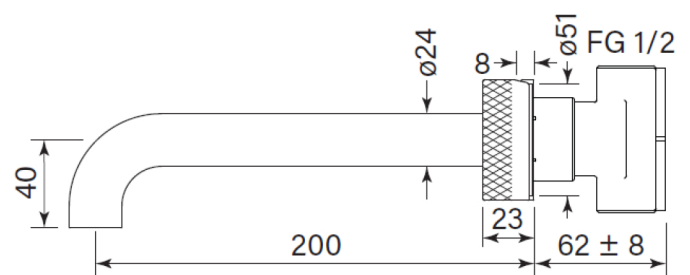

WaterMark
WM-002459
AS/NZS 3718

Product Specifications

30950-11 Zero Progresiv Knurl Wall Bath mixer set, 200, Chrome

Features:

- Made in Australia
- Half turn Progresiv ceramic valve
- Brass and stainless construction
- Fine Knurled Handle
- Watermark Certified
- Noggin depth 54 - 70
- Match with Pegasi showers & accessories
- Free flow spout
- Spout reach 200mm

WaterMark
WM-002459
AS/NZS 3718

Product Specifications

30951-11 Zero Progresiv Knurl Wall Bath mixer set, 250, Chrome

Features:

- Made in Australia
- Half turn Progresiv ceramic valve
- Brass and stainless construction
- Fine Knurled Handle
- Watermark Certified
- Noggin depth 54 - 70
- Match with Pegasi showers & accessories
- Free flow spout
- Spout reach 250mm