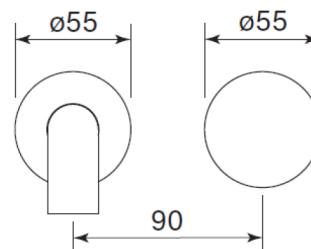

WaterMark
WM-002459
AS/NZS 3718