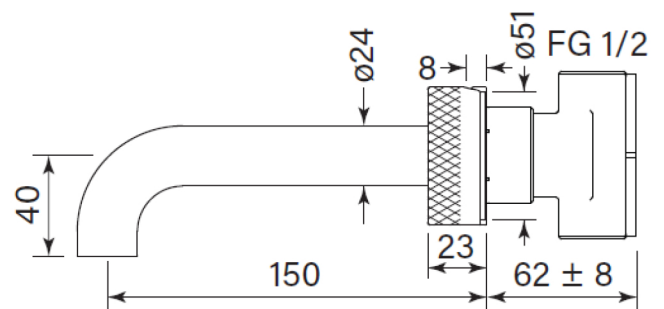

WaterMark
WM-002459
AS/NZS 3718

Product Specifications

30914-11 Zero Progresiv Smooth Wall Basin mixer set, 250, Chrome

Features:

- Made in Australia
- Half turn Progresiv ceramic valve
- Brass and stainless construction
- Smooth Handle
- Watermark Certified
- Noggin depth 54 - 70
- Match with Pegasi showers & accessories
- WELS Reg. No. T36220
- Spout reach 250mm

Product Specifications

30949-11 Zero Progresiv Knurl Wall Bath mixer set, 150, Chrome

Features:

- Made in Australia
- Half turn Progresiv ceramic valve
- Brass and stainless construction
- Fine Knurled Handle
- Watermark Certified
- Noggin depth 54 - 70
- Match with Pegasi showers & accessories
- Free flow spout
- Spout reach 150mm