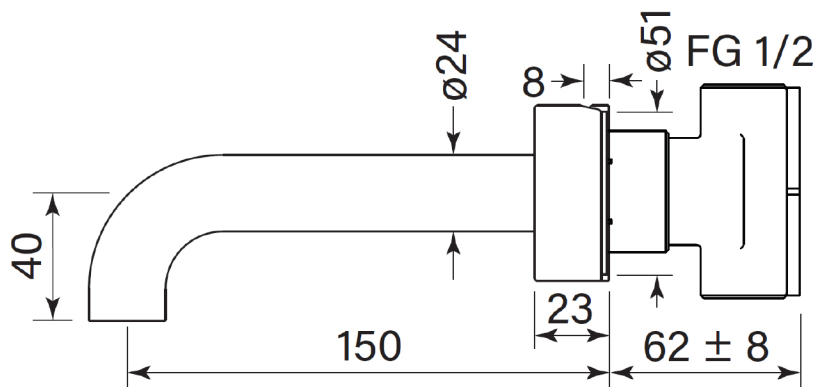

WaterMark
WM-002459
AS/NZS 3718

6 litres per minute

In accordance with AS/NZS 6400

Licence No. 0084

Faucet Australia