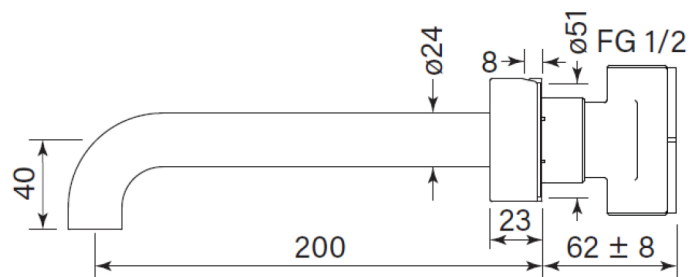

Product Specifications

30909-11 Zero Progresiv Smooth Wall Bath mixer set, 150, Chrome

Features:

- Made in Australia
- Half turn Progresiv ceramic valve
- Brass and stainless construction
- Smooth Handle
- Watermark Certified
- Noggin depth 54 - 70
- Match with Pegasi showers & accessories

WaterMark
WM-002459
AS/NZS 3718

Product Specifications

30910-11 Zero Progresiv Smooth Wall Bath mixer set, 200, Chrome

Features:

- Made in Australia
- Half turn Progresiv ceramic valve
- Brass and stainless construction
- Smooth Handle
- Watermark Certified
- Noggin depth 54 - 70
- Match with Pegasi showers & accessories
- Free flow spout
- Spout reach 200mm

WaterMark
WM-002459
AS/NZS 3718

Product Specifications

30911-11 Zero Progresiv Smooth Wall Bath mixer set, 250, Chrome

Features:

- Made in Australia
- Half turn Progresiv ceramic valve
- Brass and stainless construction
- Smooth Handle
- Watermark Certified
- Noggin depth 54 - 70
- Match with Pegasi showers & accessories
- Free flow spout
- Spout reach 250mm

WaterMark
WM-002459
AS/NZS 3718

Product Specifications

30912-11 Zero Progresiv Smooth Wall Basin mixer set, 150, Chrome

Just
BATHROOMWARE

Features:

- Made in Australia
- Half turn Progresiv ceramic valve
- Brass and stainless construction
- Smooth Handle
- Watermark Certified
- Noggin depth 54 - 70
- Match with Pegasi showers & accessories
- WELS Reg. No. T36218
- Spout reach 150mm