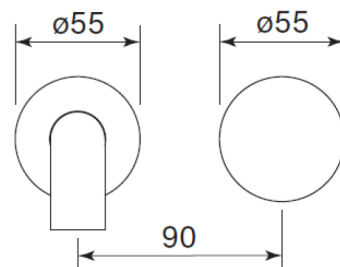

WaterMark
WM-002459
AS/NZS 3718